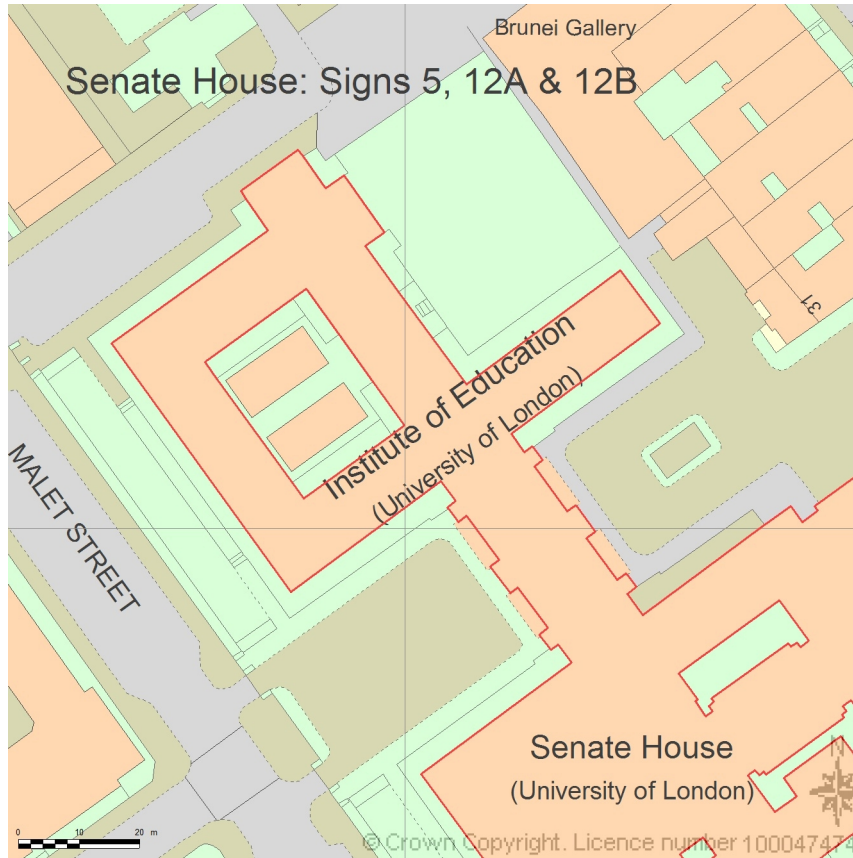

SITE LOCATION PLAN

AREA 2 HA

SCALE: 1:1250 on A4

CENTRE COORDINATES: 529905 , 181916

Supplied by Streetwise Maps Ltd

www.streetwise.net

Licence No: 100047474

10:41:43 11/06/2015