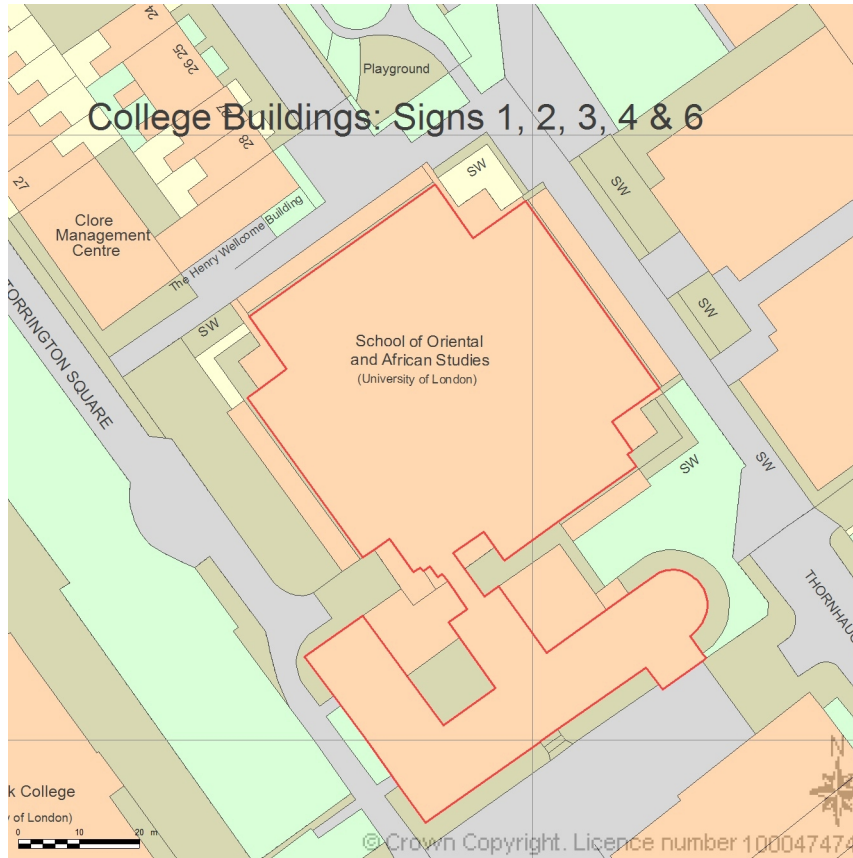

SITE LOCATION PLAN

AREA 2 HA

SCALE: 1:1250 on A4

CENTRE COORDINATES: 529884 , 182051

Supplied by Streetwise Maps Ltd

www.streetwise.net

Licence No: 100047474

10:41:35 11/06/2015