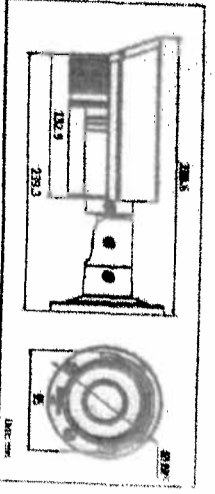

HIK VISION

DS-2CDD2612F-I(S) (1.3MP)/DS-2CDD2632F-I(S) (3MP)
VF IR Bullet Network Camera

CCTV SYMBOLS

	VF IR Bullet Network Camera
	VF IR Dome Network Camera

HAMDEN TRUST	
HAMPSTEAD TOWN HALL	
213 BELSIZE PARK LONDON NW3	
ATRIUM ELEVATION - EDWARDIAN BUILDING	
CCTV CAMERAS POSITIONS FOR WAC ARTS COLLEGE	
DATE: APRIL 2015	SCALE: 1:200
JOB REF: WAC.AC.2015	DRG NO. WAC.AC.2015 / 04
BASED ON 1996 SURVEY BY A.P.R. SERVICES	
DRAWN BY:	B P G FAGAN