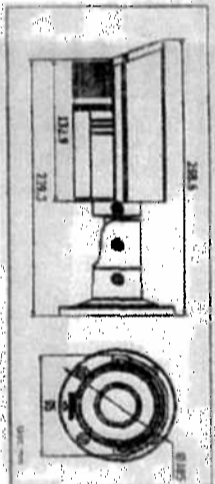

DS-2CDD2612F-I(S) (1.3MP)/DS-2CDD2632F-I(S) (3MP)
 VF IR Bullet Network Camera

Dimensions

CCTV SYMBOLS

▲	VF IR Bullet Network Camera
●	VF IR Dome Network Camera

HAMDEN TRUST	
HAMPSTEAD TOWN HALL 213 BELIZE PARK LONDON NW3	
SOUTH ELEVATION ARTS BLOCK CCTV CAMERAS POSITIONS FOR WAC ARTS COLLEGE	
DATE: APRIL 2015	SCALE: 1:200
JOB REF: WAC.AC.2015	DRG No.: WAC.AC.2015 / 08
BASED ON 1998 BFF DRAWING	
DRAWN BY:	B P G FAGAN