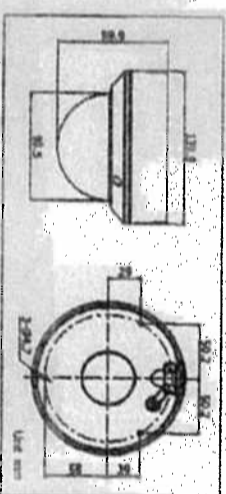

DS-2CDD2712F-I(S) (1.3MP)/DS-2CDD2732F-I(S) (3MP)
VF IR Dome Network Camera

Dimensions

DS-2CDD2612F-I(S) (1.3MP)/DS-2CDD2632F-I(S) (3MP)
VF IR Bullet Network Camera

Dimensions

CCTV SYMBOLS

▲	VF IR Bullet Network Camera
●	VF IR Dome Network Camera

HAMDEN TRUST	
HAMPSTEAD TOWN HALL	
213 BELSIZE PARK LONDON NW3	
FRONT ELEVATION ARTS BLOCK	
CCTV CAMERAS POSITIONS FOR WAC ARTS COLLEGE	
DATE: APRIL 2015	SCALE: 1:200
JOB REF: WAC.AC.2015	DRG No.: WAC.AC.2015/09
BASED ON 1998 BFF DRAWING	
DRAWN BY:	B P G FAGAN