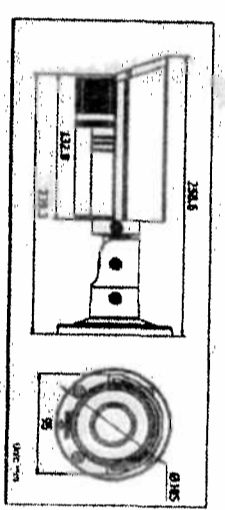

DS-2CDD2712F-I(S) (1.3MP)/DS-2CDD2732F-I(S) (3MP)
VF IR Dome Network Camera

Dimensions

DS-2CDD2612F-I(S) (1.3MP)/DS-2CDD2632F-I(S) (3MP)
VF IR Bullet Network Camera

Dimensions

CCTV SYMBOLS

▲	VF IR Bullet Network Camera
●	VF IR Dome Network Camera

HAMDEN TRUST	
HAMPSTEAD TOWN HALL	
213 BELSIZE PARK LONDON NW3	
FRONT ELEVATION ARTS BLOCK	
CCTV CAMERAS POSITIONS FOR WAC ARTS COLLEGE	
DATE: APRIL 2015	SCALE: 1:200
JOB REF: WAC.AC.2015	DRG No.: WAC.AC.2015/09
BASED ON 1998 BFF DRAWING	
DRAWN BY:	B P G FAGAN