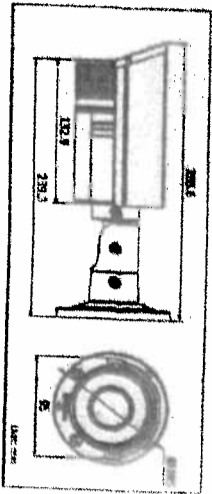

HIK VISION

DS-2CD2612F-I(S) (1.3MP)/DS-2CD2632F-I(S) (3MP)
VF-IR Bullet Network Camera

CCTV SYMBOLS

	VF IR Bullet Network Camera
	VF IR Dome Network Camera

HAMDEN TRUST	
HAMPSTEAD TOWN HALL	
213 BELSIZE PARK LONDON NW3	
ATRIUM ELEVATION - EDWARDIAN BUILDING	
CCTV CAMERAS POSITIONS FOR WAC ARTS COLLEGE	
DATE: APRIL 2015	SCALE: 1:200
JOB REF: WAC.AC.2015	DRG No. WAC.AC.2015 / 04
BASED ON 1996 SURVEY BY A.P.R. SERVICES	
DRAWN BY:	B P G FAGAN