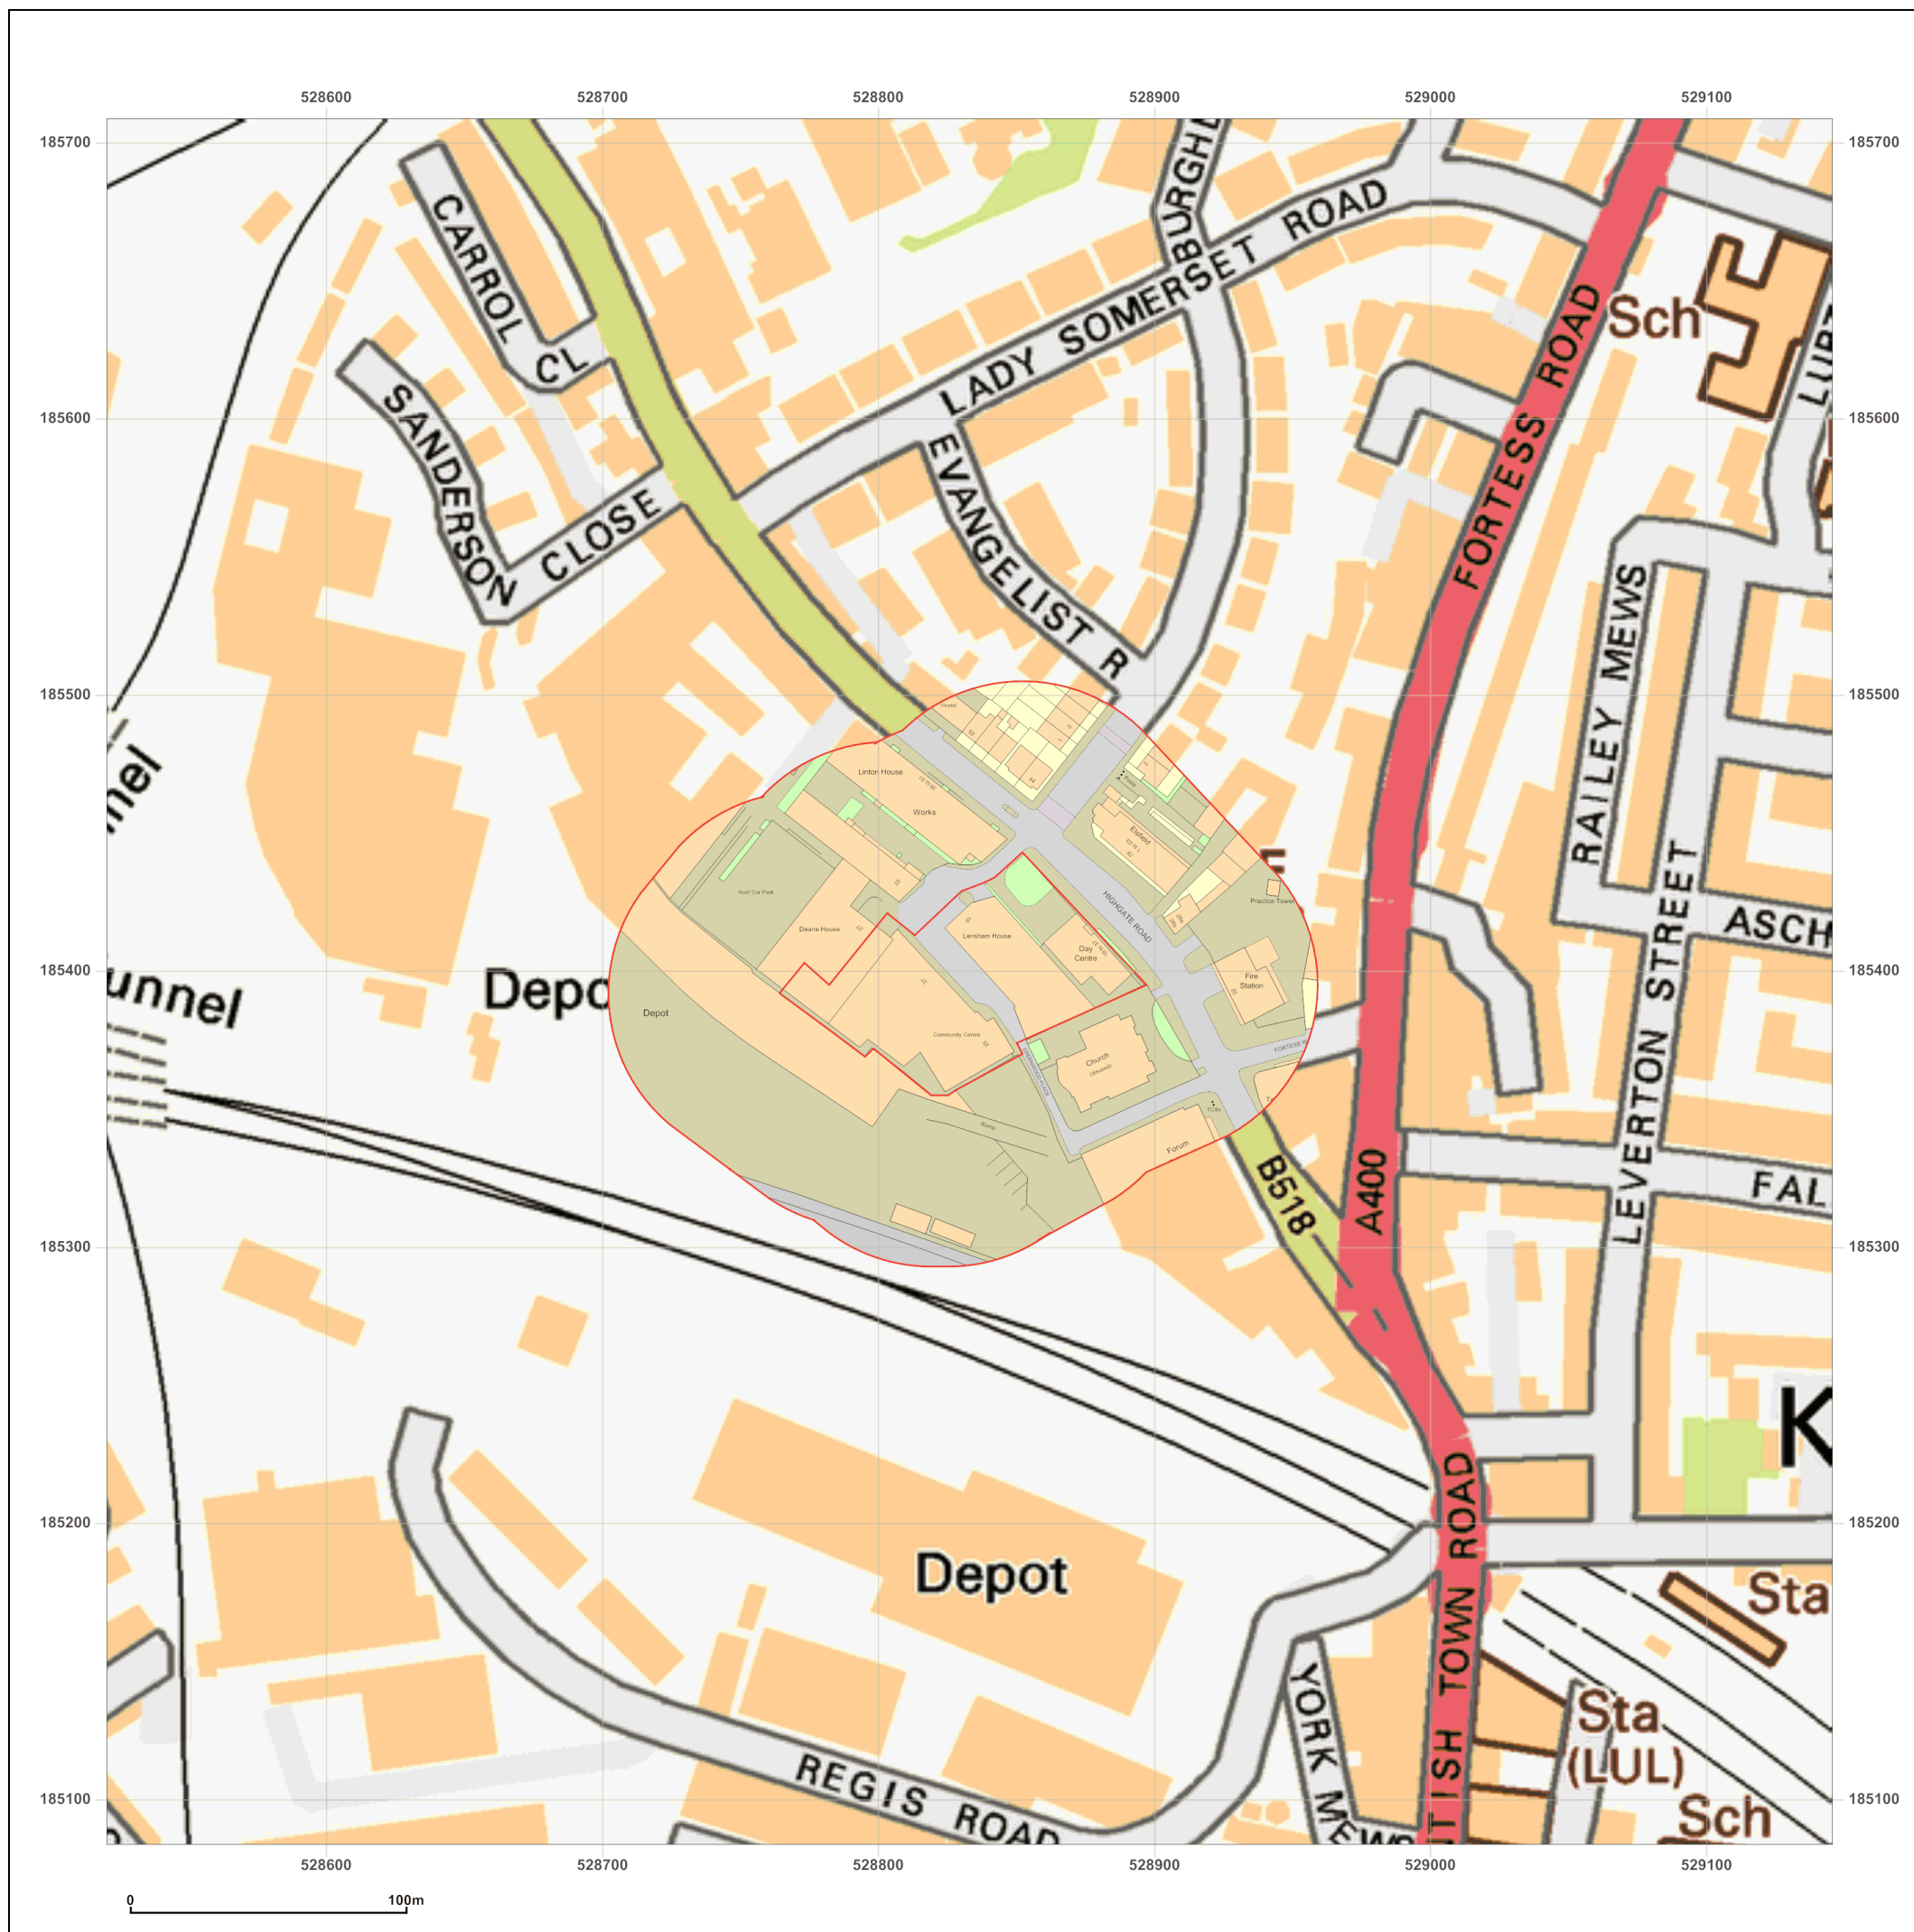

Produced by
GroundSure Environmental Insight
www.groundsure.com

Supplied by:
www.emapsite.com
sales@emapsite.com

Crown copyright all rights reserved. Licence No: 100035207

Production date: 08 November 2012

To view map legend click here [Legend](#)