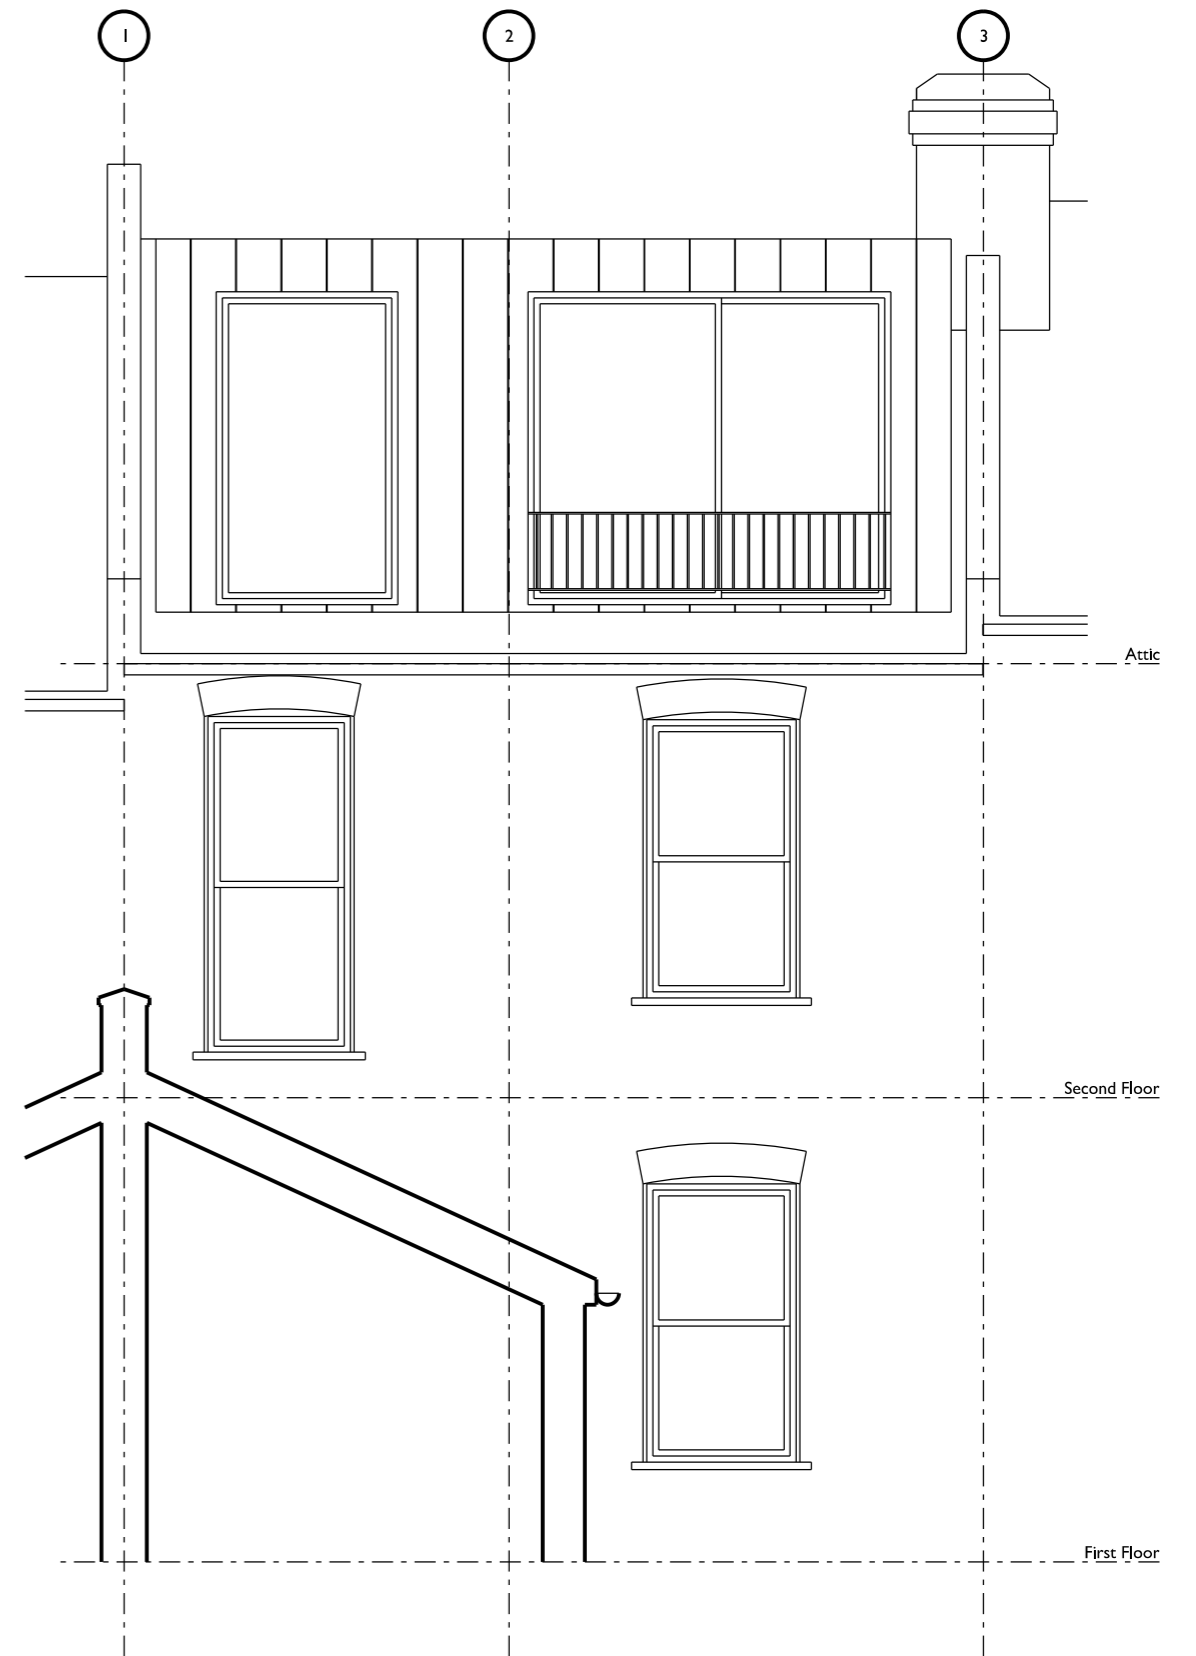

Proposed Front Elevation

Proposed Rear Elevation

MARTINS CAMISULI Unit 1, 2a oakford road, London nw5 1ah. Tel 020 7267 8622 www.martinscamisuli.co.uk

21 Raveley Street

DRWG TITLE Proposed Front & Rear Elevations
 DRWG NO 119_13
 SCALE 1:50 @ A3
 DATE March 2015

REV
 NOTES Construction

DESIGN DRAWING FOR INFORMATION ONLY, AND IS NOT TO BE CONSTRUCTED FROM.
 ALL DIMENSIONS TO BE CHECKED ON SITE. THIS DRAWING IS COPYRIGHT