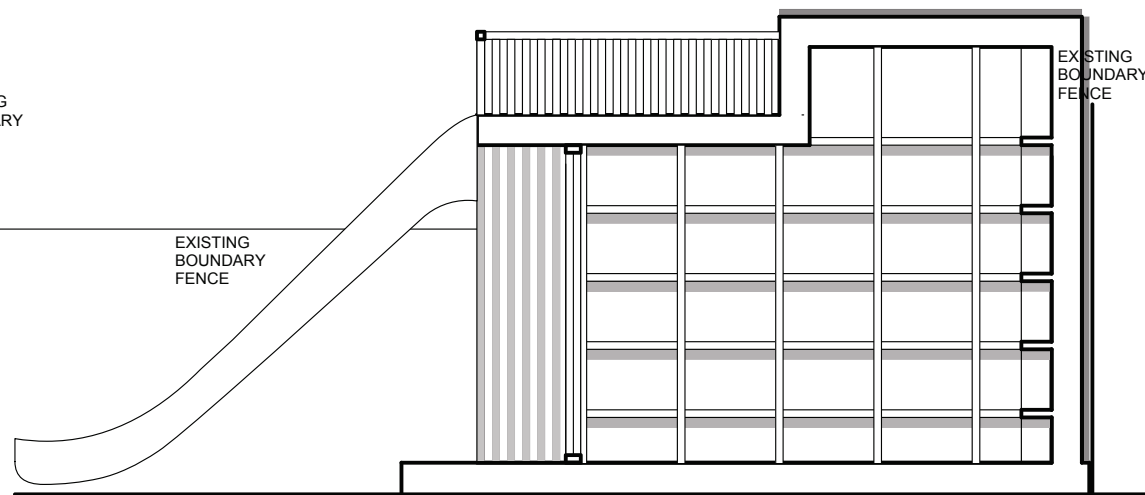

FOR PLANNING

rev	date	by	comment	checked

Client
Fiona

Job

20A Lupton Street
London

Drawing Title
PROPOSED
GARDEN ROOM

Scale
1:50 @ A3

Date	Drawn	Issued	Checked
31.03.2014	DP	PM	PM

Dwg. No.	Rev.
157	015

GARDEN ROOM FRONT ELEVATION 1:50

GARDEN ROOM SECTION B-B 1:50

GARDEN ROOM SECTION A-A 1:50