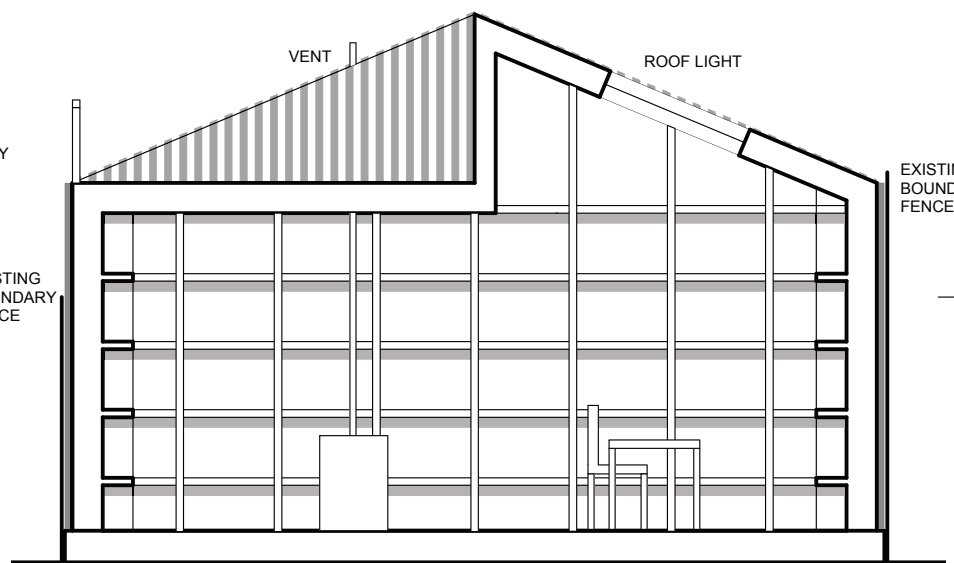

FOR PLANNING

rev	date	by	comment	checked

Client
Fiona

Job

20A Lupton Street
London

Drawing Title
PROPOSED
GARDEN ROOM

Scale
1:50 @ A3

Date	Drawn	Issued	Checked
31.03.2014	DP	PM	PM

Dwg. No.	Rev.
157	015

GARDEN ROOM FRONT ELEVATION 1:50

GARDEN ROOM SECTION B-B 1:50

GARDEN ROOM SECTION A-A 1:50