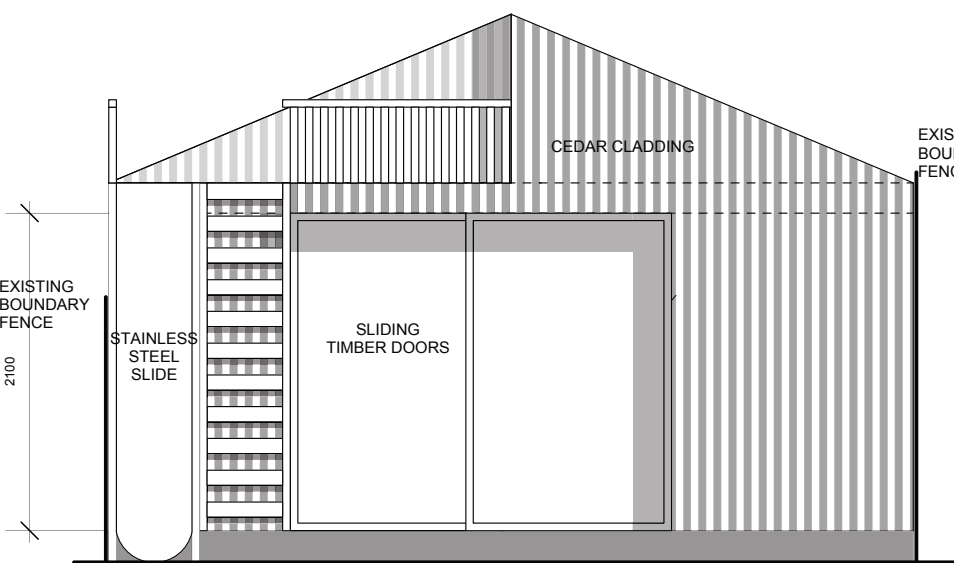

FOR PLANNING

rev	date	by	comment	checked

Client
Fiona

Job

20A Lupton Street
London

Drawing Title
PROPOSED
GARDEN ROOM

Scale
1:50 @ A3

Date	Drawn	Issued	Checked
31.03.2014	DP	PM	PM

Dwg. No.	Rev.
157	015

GARDEN ROOM FRONT ELEVATION 1:50

GARDEN ROOM SECTION B-B 1:50

GARDEN ROOM SECTION A-A 1:50