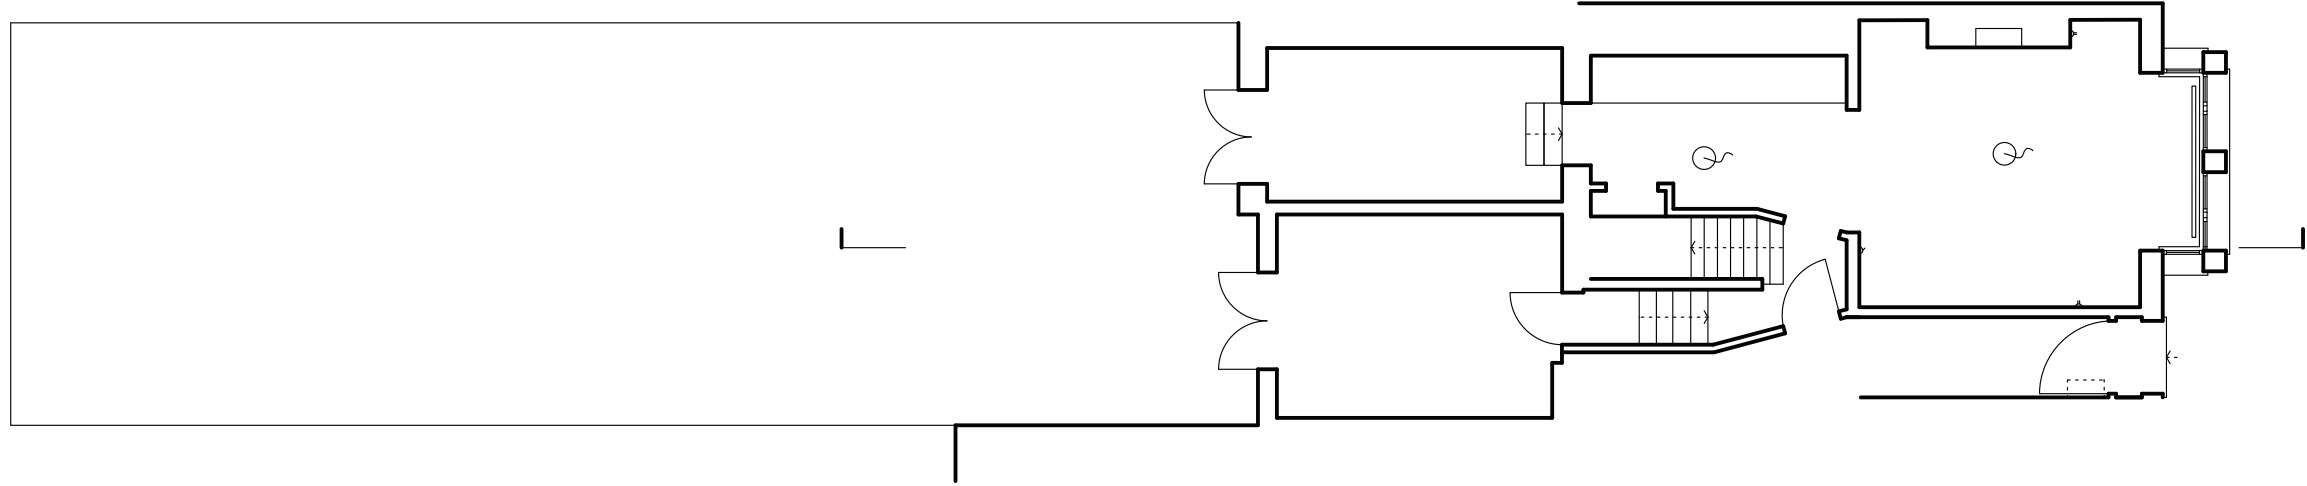

FIRST FLOOR PLAN 1:100

GROUND FLOOR PLAN 1:100

SECTION 1:100

FOR PLANNING

rev	date	by	comment	checked

Client  
Fiona

Job

20A Lupton Street  
London

Drawing Title  
EXISTING  
PLANS

Scale

1:100 @ A3

Date	Drawn	Issued	Checked
31.03.2014	DP	PM	PM

Dwg. No.	Rev.
157	002