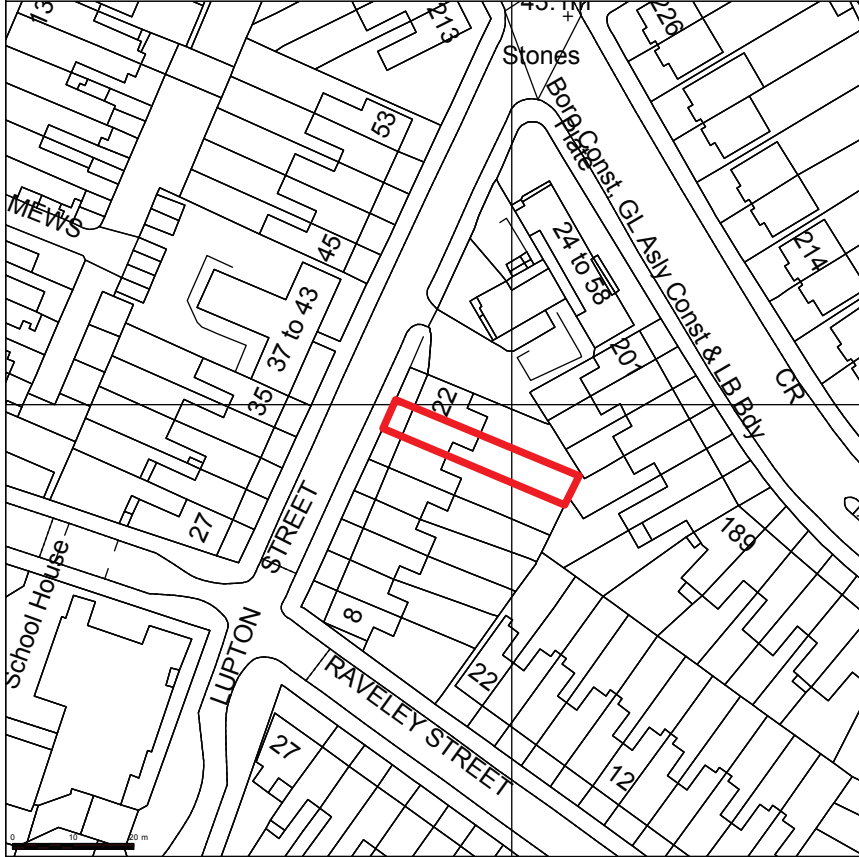

FOR PLANNING

rev	date	by	comment	chkd

Client

Fiona

Job

20A Lupton Street  
London

Drawing Title

SITE

PLAN

Scale 1:1250 @ A3

Date	Drawn	Issued	Checked
31.03.2014	DP	PM	PM

Dwg. No.	Rev.
157	001

SITE PLAN 1:1250

SITE PLAN 1:500