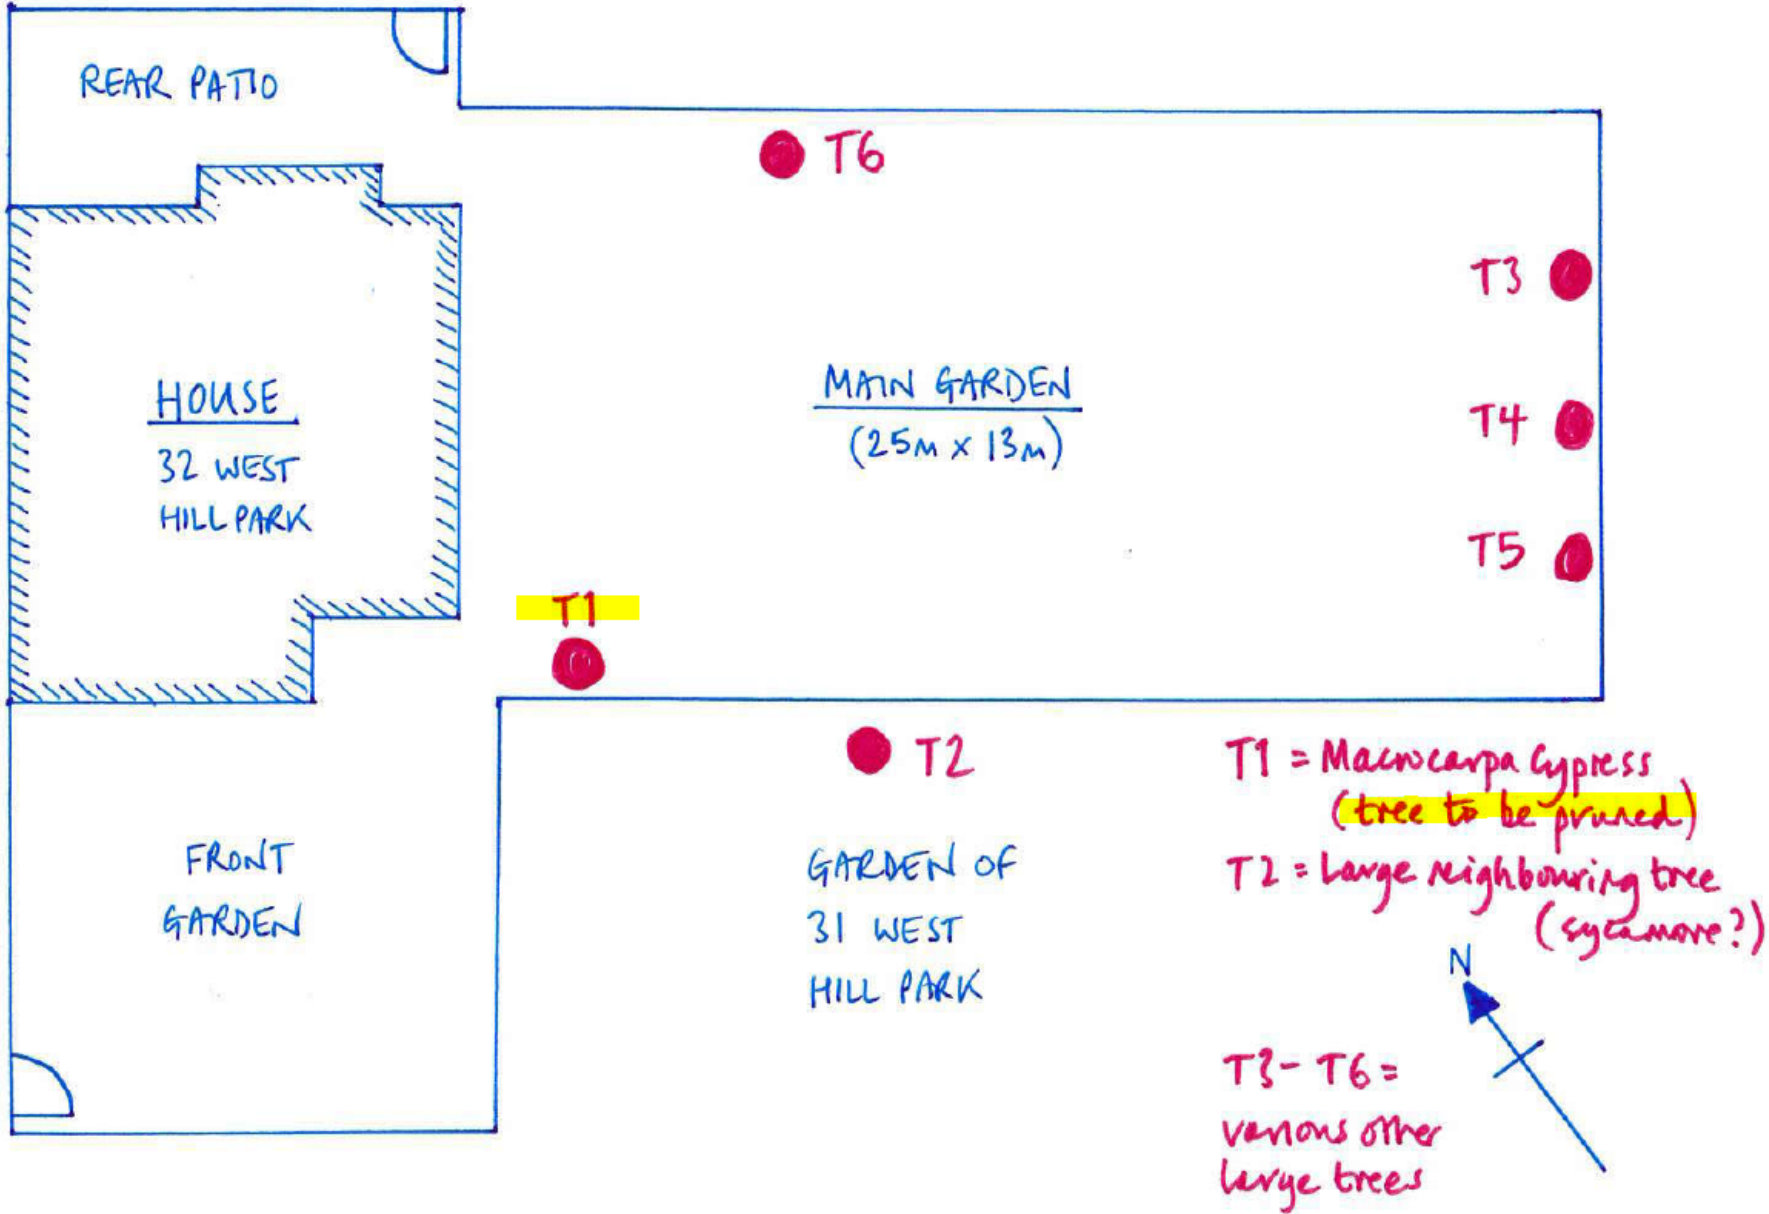

Garden plan for 32 West Hill Park showing large trees and location of tree to be pruned (T1)

View looking West with tree T1 centre and T2 left

View looking East with tree T1 centre

View looking South East with trees T3 to T5 centre and tree T2 right

View looking North with tree T6 centre left (plus other trees outside my boundary)