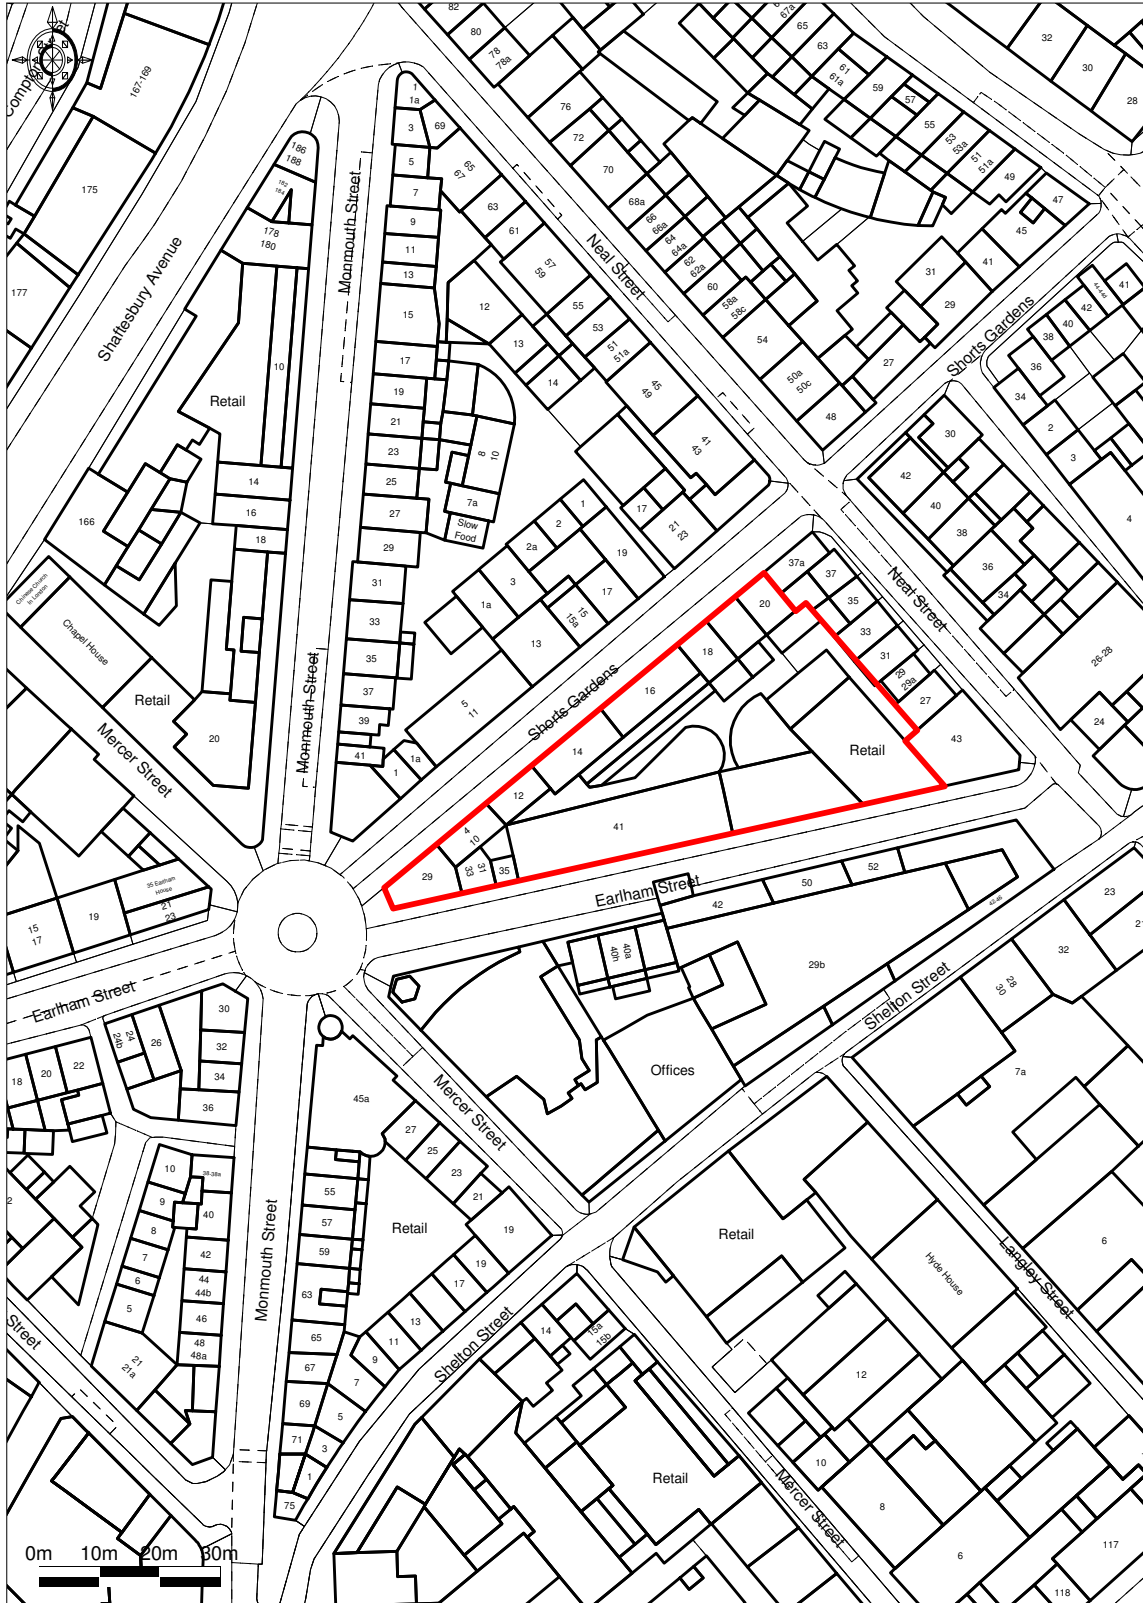

Site Location Plan

Thomas Neal's Centre, Earlham Street, London, WC2H

ROLFE JUDD LTD, OLD CHURCH COURT, CLAYLANDS ROAD, THE OVAL, LONDON SW8 1NZ