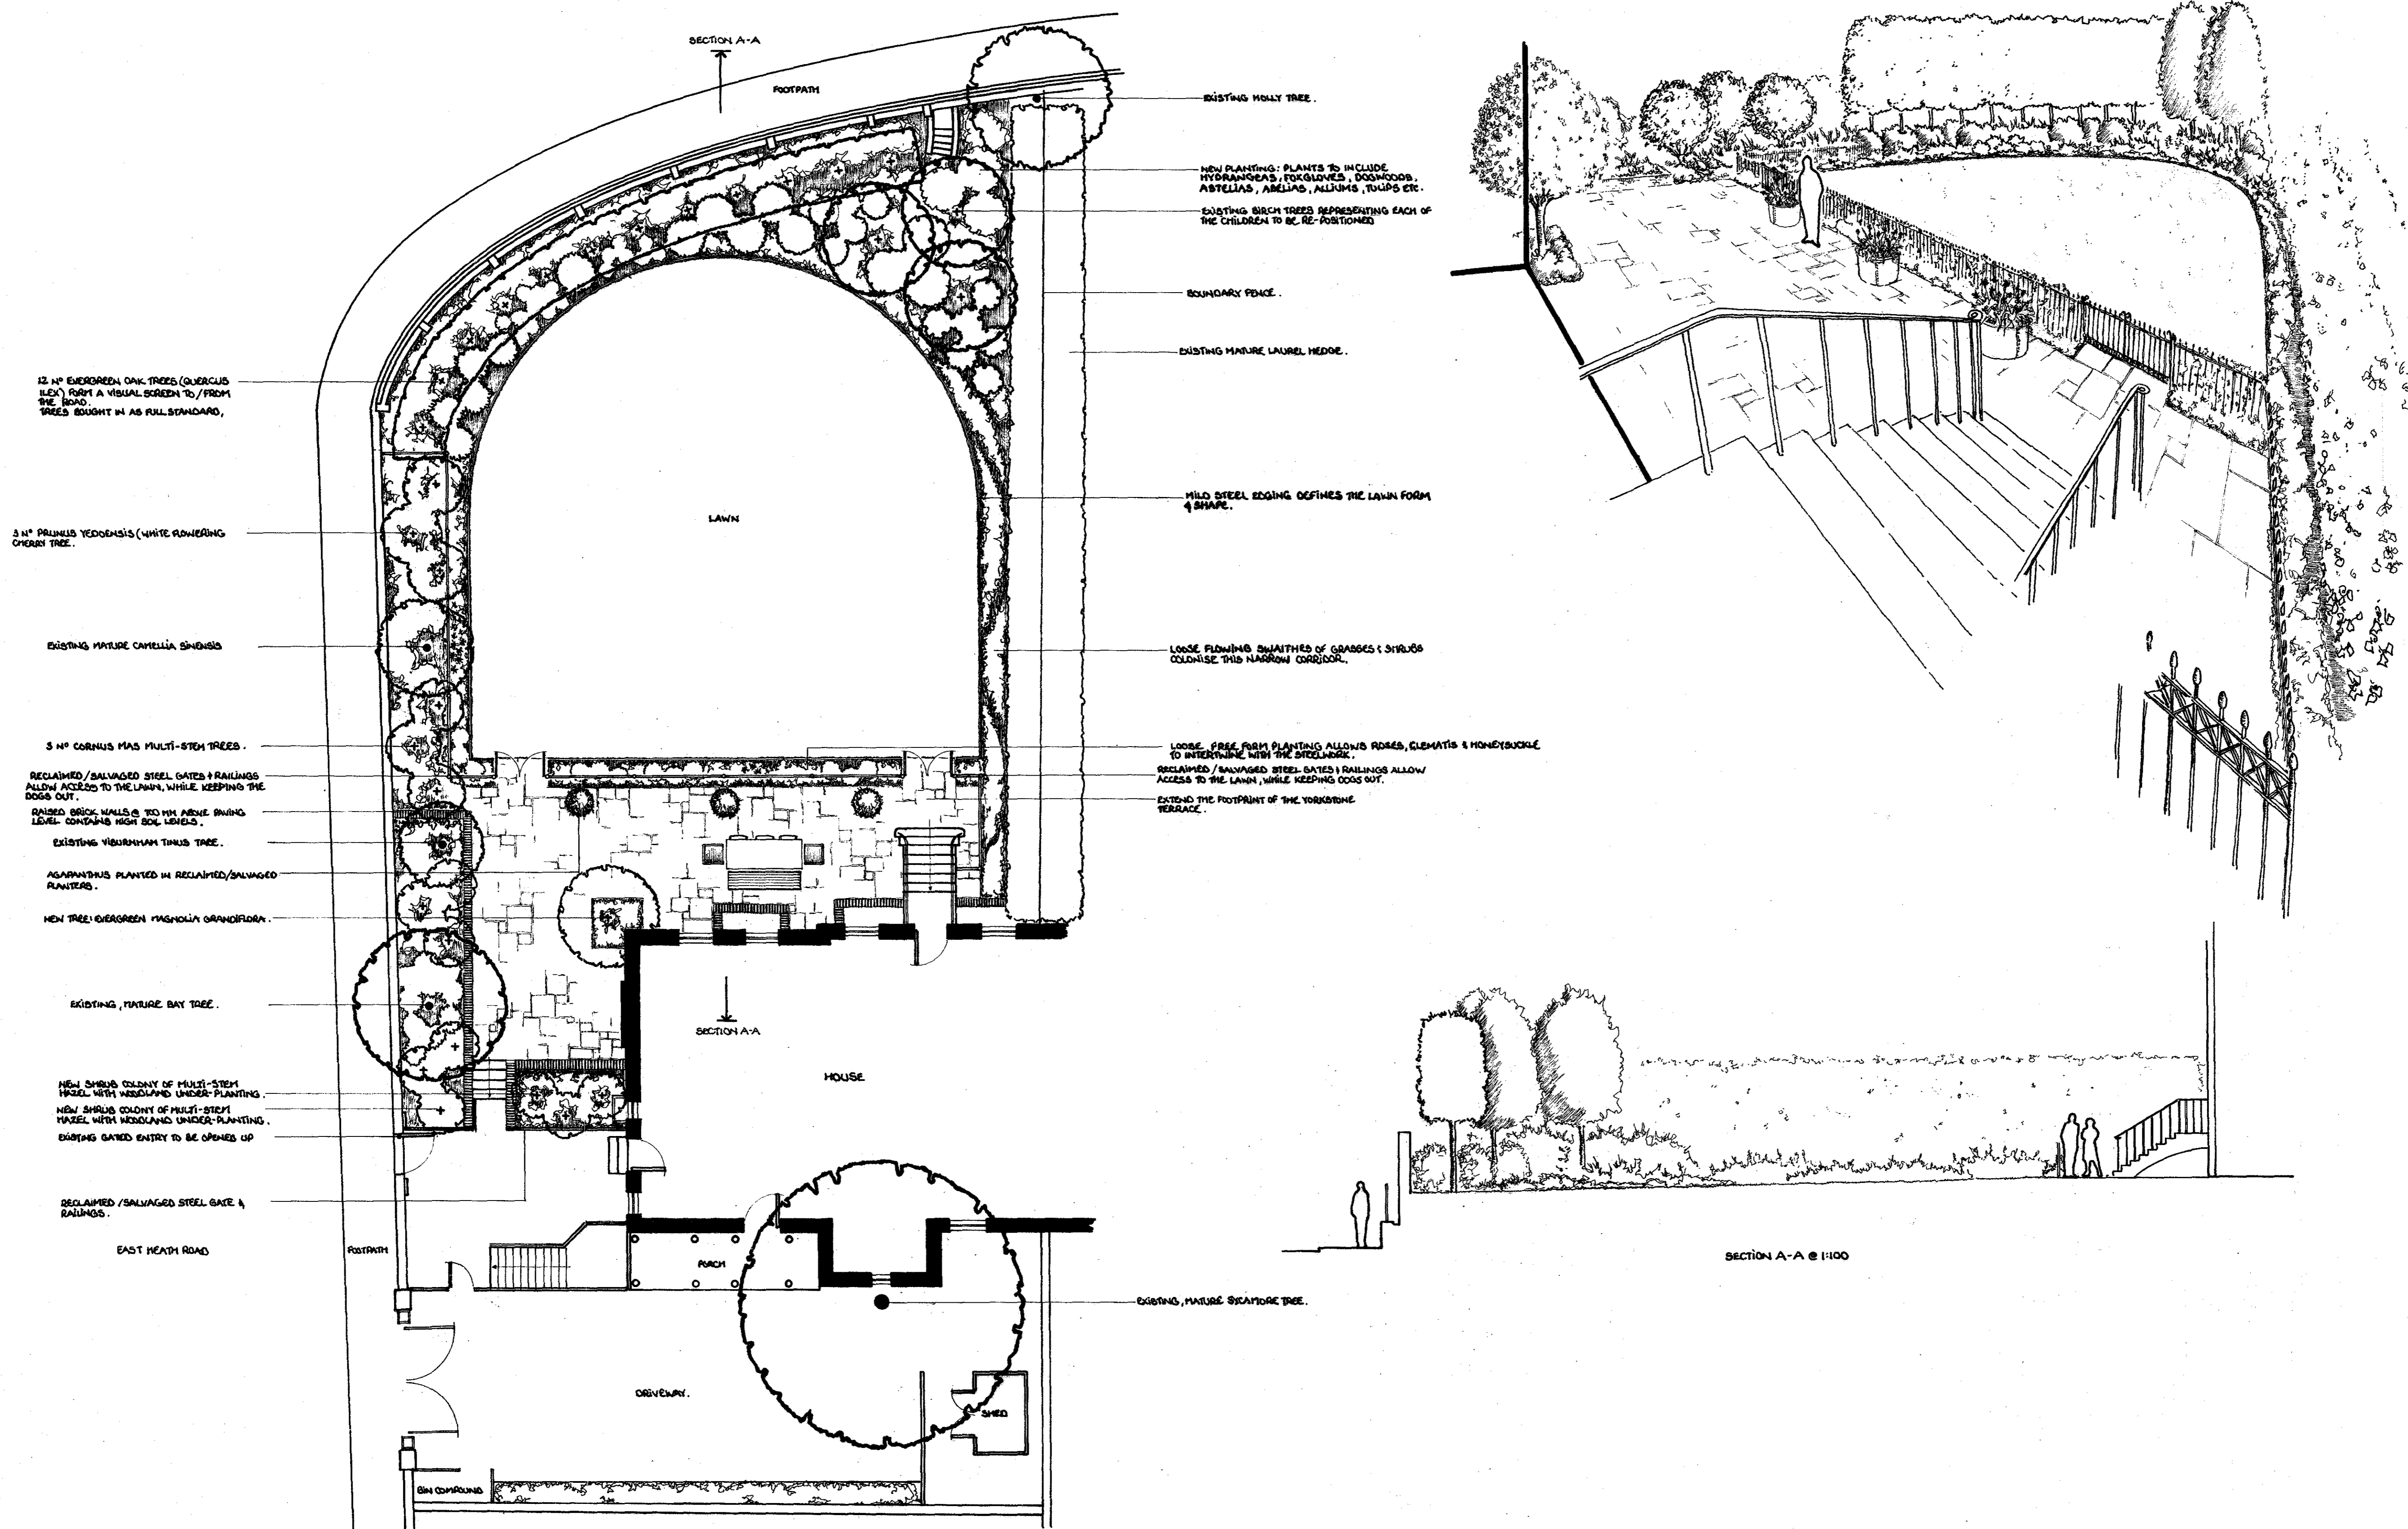

NOTES:
All dimensions must be checked on site and not scaled from this drawing.

A	Date	Revisions

© Copyright

ROSS ALLAN DESIGNS

43 Archway Street
Barnes
London SW13 0AS

020 8878 6916
ross@rossalldesigns.com
www.rossalldesigns.com

Client MR & MRS R. GUYAN,
1, EAST HEATH ROAD,
HAMPSHIRE,
LONDON NW3 1BN

Job Title
GARDEN LANDSCAPE PROPOSAL

Drawing Title
PLAN & SECTIONS.

Scale 1:100

Date 6/5/15 Drawn by *Ross*

Drg. No. 001022-15 (AMENDED) Rev.