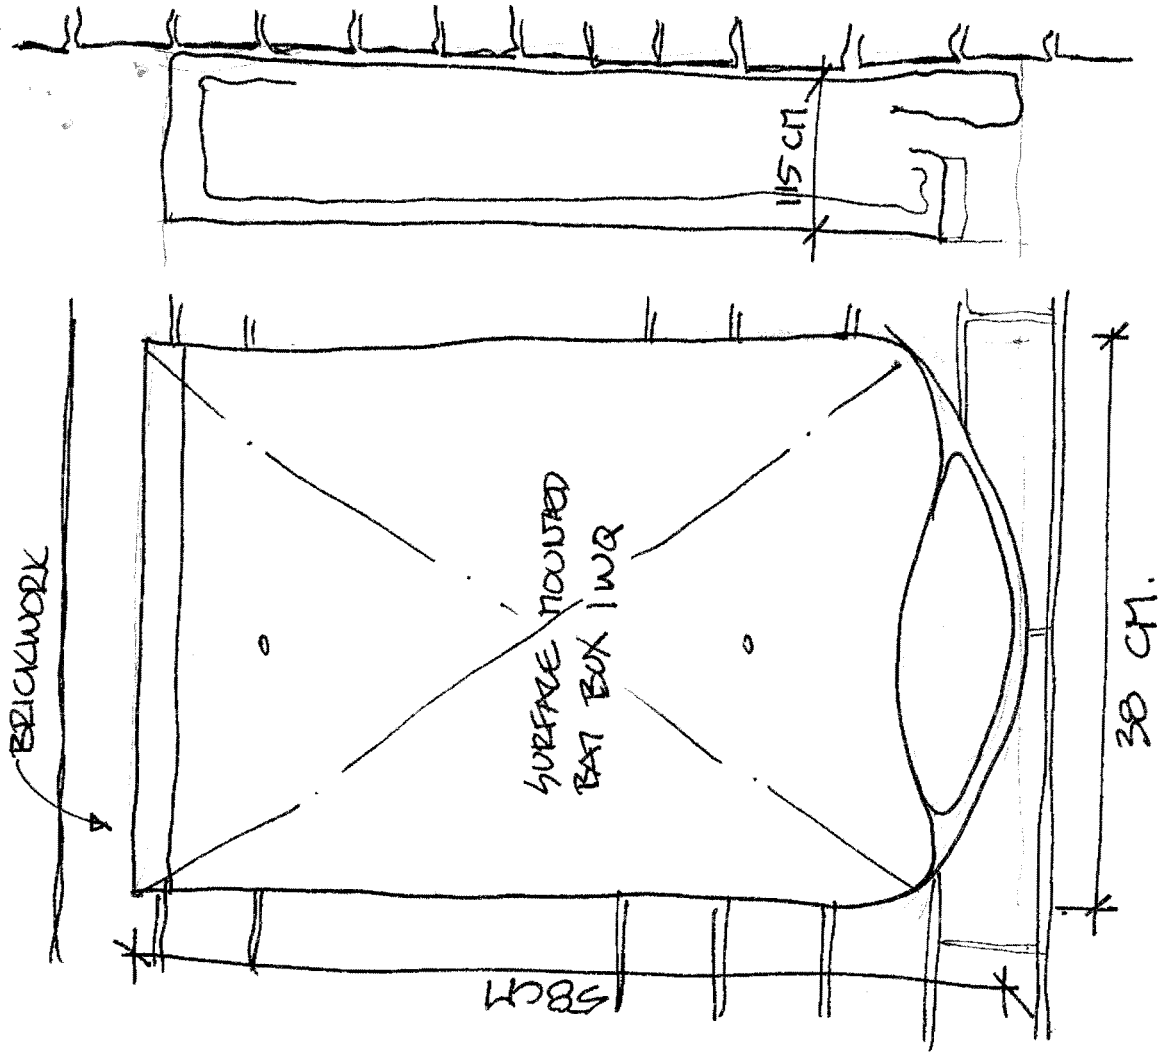

1 BAT TUBE IFR (SCHWELGER)  
 APPROVED PROPOSAL - DECEASED.

2 SUMMER + WINTER BAT ROOST. IWR.  
 FOR ALL SEASON OCCUPATION  
 SURFACE MOUNTED. (21kg).  
 BAT BOXES - 4-FULL-DIM