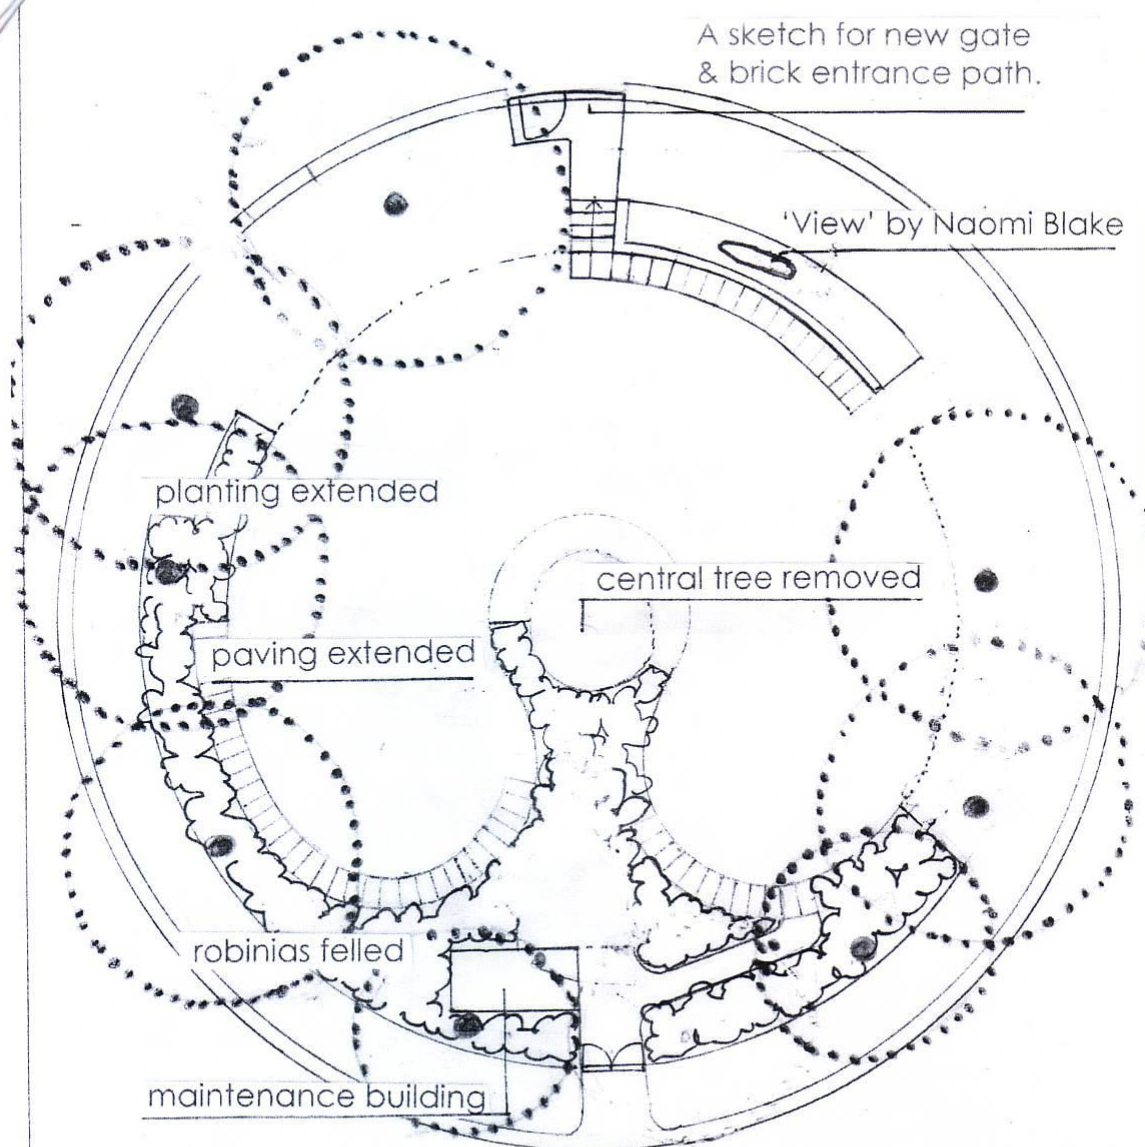

A.

A sketch for new gate & brick entrance path.

'View' by Naomi Blake

planting extended

central tree removed

paving extended

robinias felled

maintenance building

A proposal for
FITZROY SQUARE, LONDON, W1

John Brookes MBE

28.02.2014

Revision 13.05.14