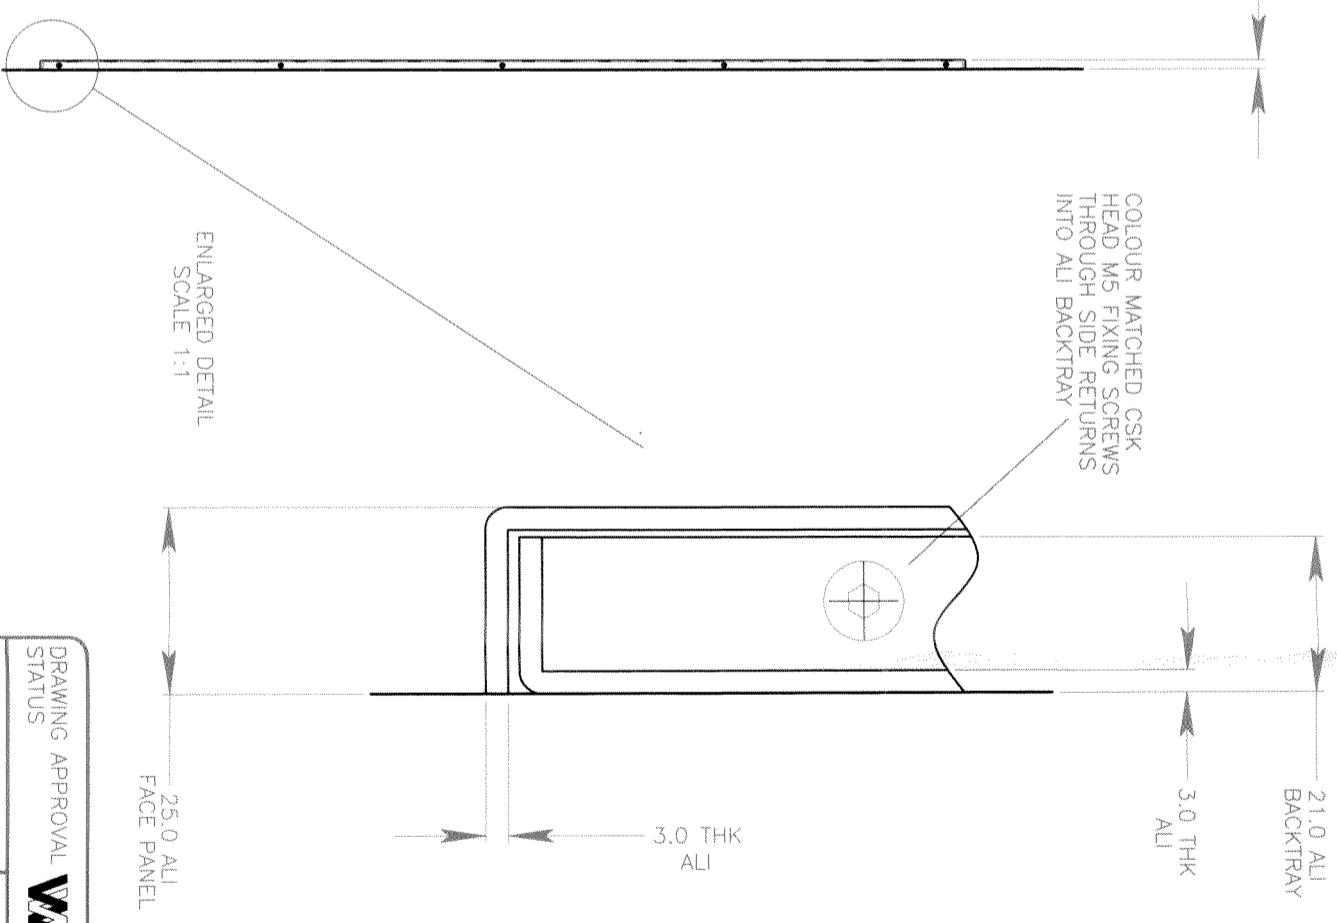

3mm THK ALI TRAY IN TRAY TO HAVE PFC FINISH WITH FACE APPLIED VINYL GRAPHICS TO FACE. WITH CLEAR LAQUER PROTECTIVE FINISH
 ALL TRAY SIGN TO BE FIXED TO EXISTING METAL GATES

DRAWING APPROVAL STATUS		
STATUS A	THIS DRAWING HAS BEEN CHECKED AND CONFORMS TO DESIGN INTENT	
STATUS B	APPROVAL NOT REQUIRED	
STATUS C	UNCHECKED, NOT TO BE USED FOR MANUFACTURE	

THIRD ANGLE PROJECTION
 DIMENSIONS IN MILLIMETRES

CLIENT
 DIABETES UK

DETAIL
 GATE FIXED ALUMINIUM TRAY SIGN

ASSEMBLY / SITE
 MACLEOD HOUSE, 10 PARKWAY,
 LONDON

MATERIAL
 SEE DRG

SCALE	DRAWN BY	DATE
1 : 20 @ A3	M.J.S	29/05/2015