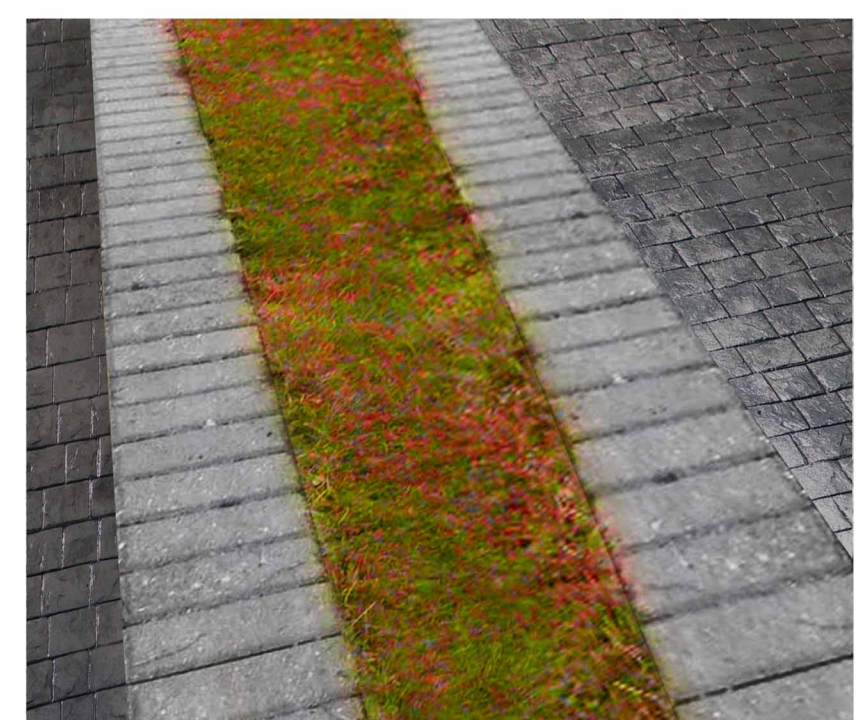

**KEY**

-  Extensive Green Roof
-  Printed Concrete (dark)
-  Printed Concrete (light)
-  Grass Turf
-  Cor-ten Steel Palisade
-  Climbers

**Printed Concrete:**  
 Mix of sand, aggregate, cement, water, entrainment plasticisers and specialist fibre additives which acts as a bonding and meshing reinforcement. The formulated mix allows the hardscape to become up to twenty five percent stronger than normal concrete, allowing the stamped pattern to tolerate an even greater wear load. A colour hardener is added to the mix and it's UV stable and will resist fade, it is also fully resistant to temperature extremes.

Dark and lighter gray Printed Concrete flooring to match granite cobblestone.

Planter

Climbers over wooden Pergola

Planter

Small plants (Herbaceous) mixed on the grass turf

Proposed New Palisade

Proposed New Access Gate

Printed Concrete (London Cobble)  
<http://www.oxonandwiltsdriveways.co.uk>

Cor-ten Steel Palisade

Wooden Pergola and Climbes

Extensive Green Roof

Grass Turf