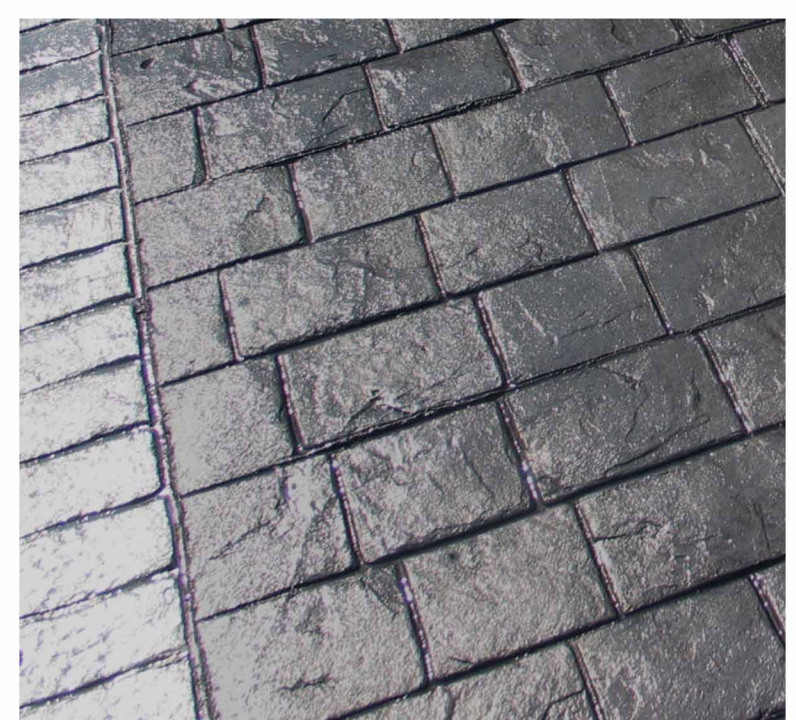

**KEY**

-  Extensive Green Roof
-  Printed Concrete (dark)
-  Printed Concrete (light)
-  Grass Turf
-  Cor-ten Steel Palisade
-  Climbers

**Printed Concrete:**  
 Mix of sand, aggregate, cement, water, entrainment plasticisers and specialist fibre additives which acts as a bonding and meshing reinforcement. The formulated mix allows the hardscape to become up to twenty five percent stronger than normal concrete, allowing the stamped pattern to tolerate an even greater wear load. A colour hardener is added to the mix and it's UV stable and will resist fade, it is also fully resistant to temperature extremes.

Dark and lighter gray Printed Concrete flooring to match granite cobblestone.

Planter

Climbers over wooden Pergola

Planter

Small plants (Herbaceous) mixed on the grass turf

Proposed New Palisade

Proposed New Access Gate

Printed Concrete (London Cobble)  
<http://www.oxonandwiltsdriveways.co.uk>

Cor-ten Steel Palisade

Wooden Pergola and Climbes

Extensive Green Roof

Grass Turf