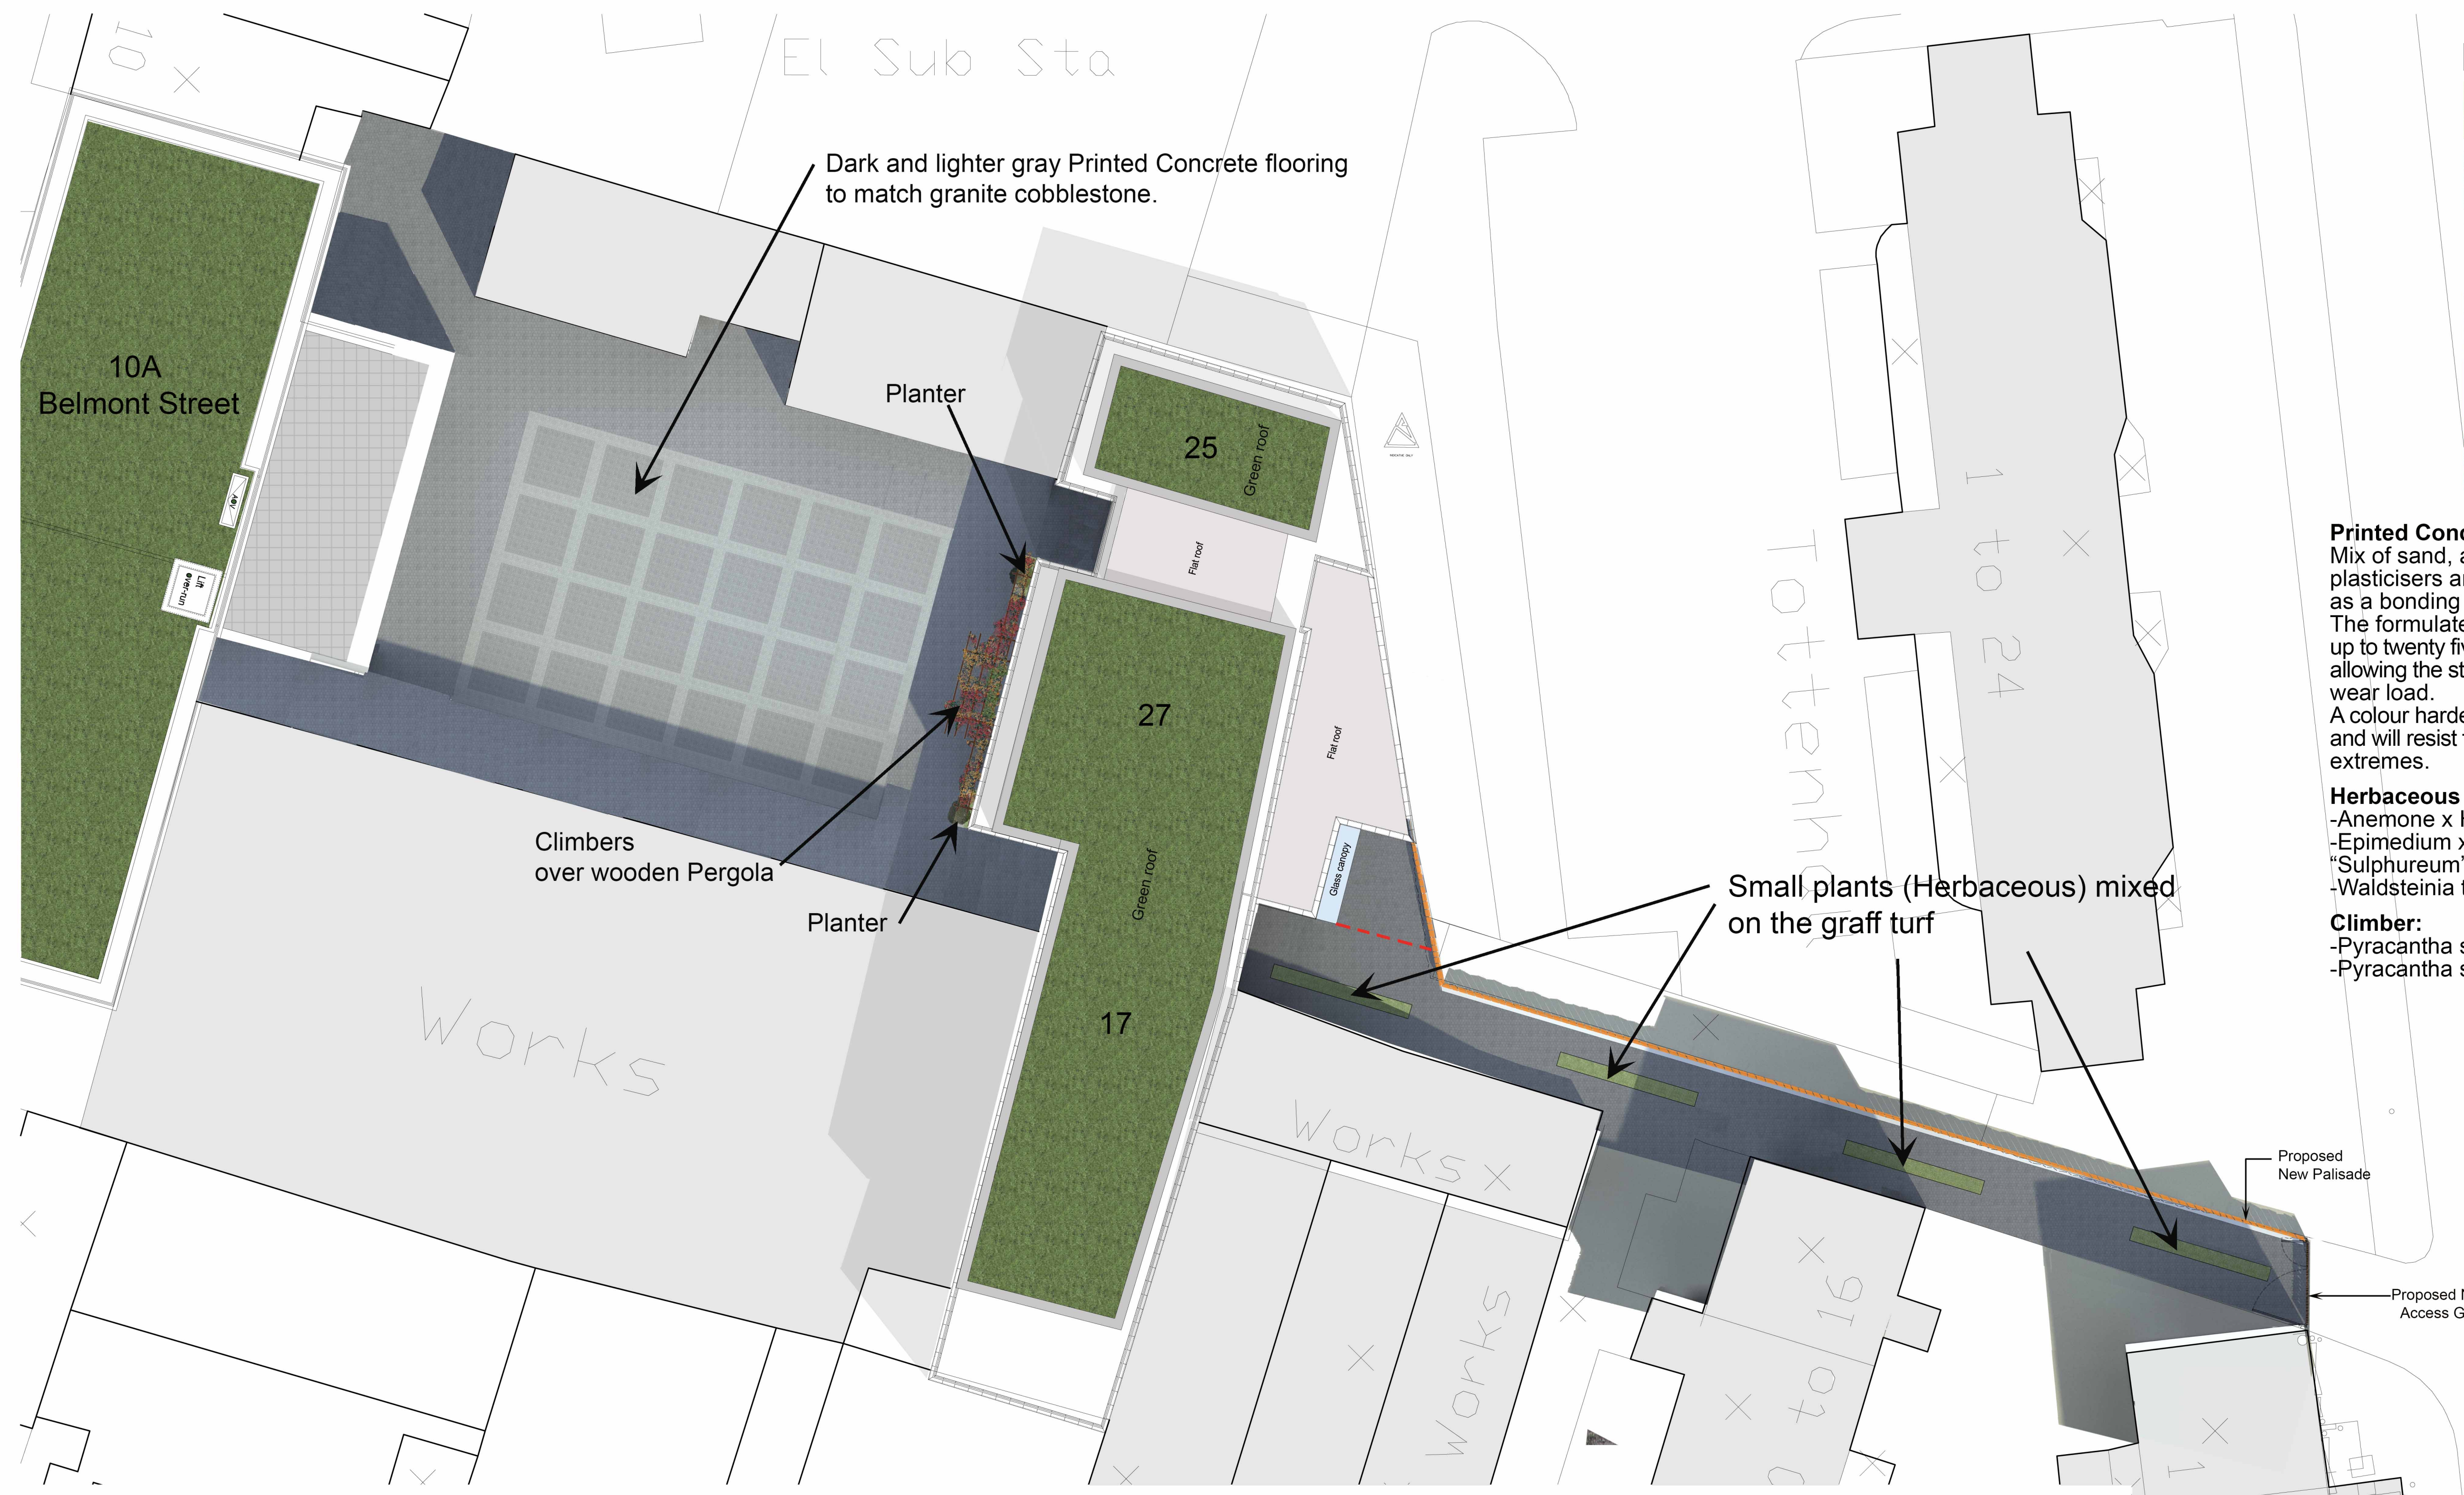

**KEY**

-  Extensive Green Roof
-  Printed Concrete (dark)
-  Printed Concrete (light)
-  Grass Turf
-  Cor-ten Steel Palisade
-  Climbers

**Printed Concrete:**  
 Mix of sand, aggregate, cement, water, entrainment plasticisers and specialist fibre additives which acts as a bonding and meshing reinforcement. The formulated mix allows the hardscape to become up to twenty five percent stronger than normal concrete, allowing the stamped pattern to tolerate an even greater wear load. A colour hardener is added to the mix and it's UV stable and will resist fade, it is also fully resistant to temperature extremes.

**PLANNING APPLICATION**

ALL DIMENSIONS TO BE CHECKED ON SITE  
 WORK TO FIGURED DIMENSIONS ONLY  
 REPORT DISCREPANCIES TO THE ARCHITECT  
 AT ONCE BEFORE PROCEEDING

Contemporary Design Solutions

46 Great Marlborough Street  
 London  
 W1F 7JW  
 Telephone: 020 7494 9000 Fax: 020 7494 4844

Client  
**WARMHAZE LTD**

Project Title  
 Mixed-Use B1/C3 new build  
 17, 27 & 25 Ferdinand Street,  
 LONDON NW1

Drawing Title  
**Proposed Landscape Plan**

Scale	1: 150@A1, 300@A3	Date	May 2015
Drawn	SP	Checked	LV
Drawing No.		Rev.	
<b>120810-A(LA)001</b>		<b>A</b>	