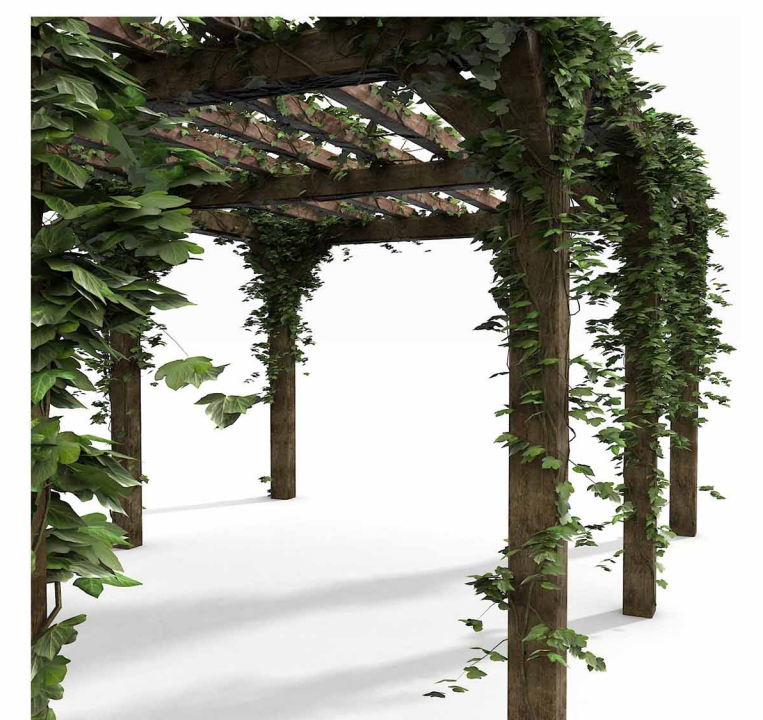

**KEY**

-  Extensive Green Roof
-  Printed Concrete (dark)
-  Printed Concrete (light)
-  Grass Turf
-  Cor-ten Steel Palisade
-  Climbers

**Printed Concrete:**  
 Mix of sand, aggregate, cement, water, entrainment plasticisers and specialist fibre additives which acts as a bonding and meshing reinforcement. The formulated mix allows the hardscape to become up to twenty five percent stronger than normal concrete, allowing the stamped pattern to tolerate an even greater wear load. A colour hardener is added to the mix and it's UV stable and will resist fade, it is also fully resistant to temperature extremes.

Dark and lighter gray Printed Concrete flooring to match granite cobblestone.

Planter

Climbers over wooden Pergola

Planter

Small plants (Herbaceous) mixed on the grass turf

Proposed New Palisade

Proposed New Access Gate

Printed Concrete (London Cobble)  
<http://www.oxonandwiltsdriveways.co.uk>

Cor-ten Steel Palisade

Wooden Pergola and Climbes

Extensive Green Roof

Grass Turf