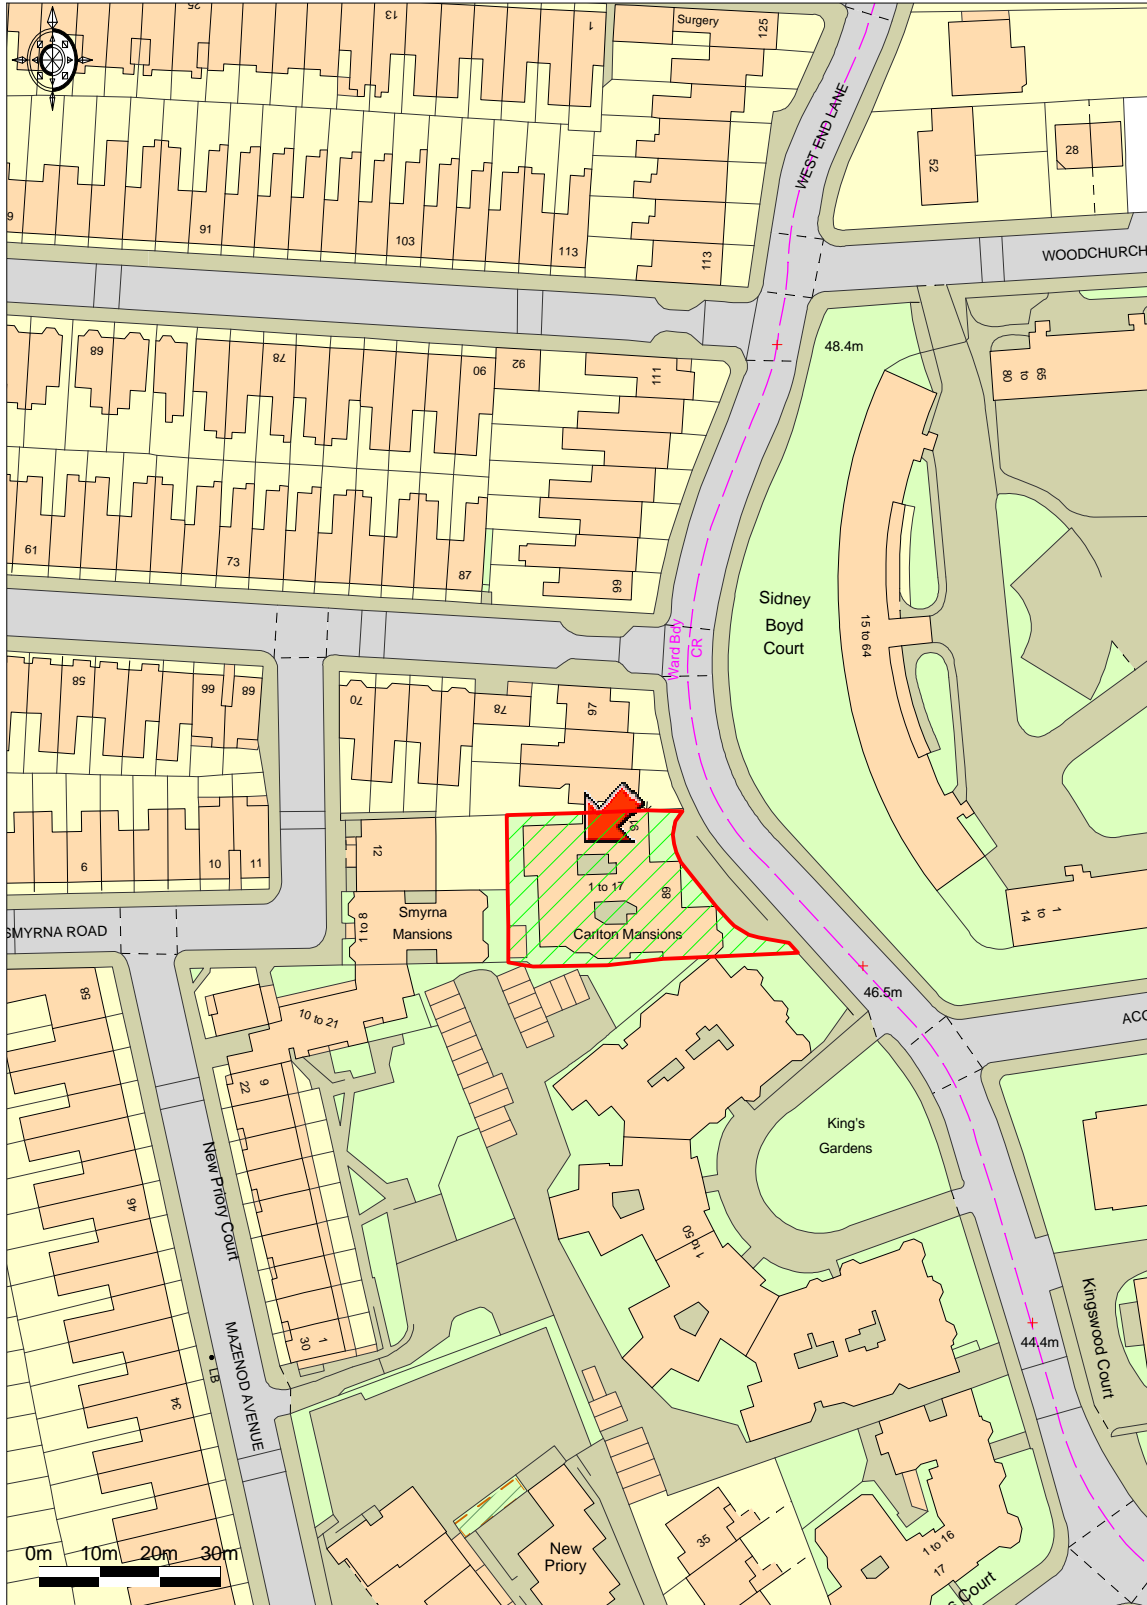

Site Location Plan - 89-91 West End Lane, Hampstead London NW6 4SY