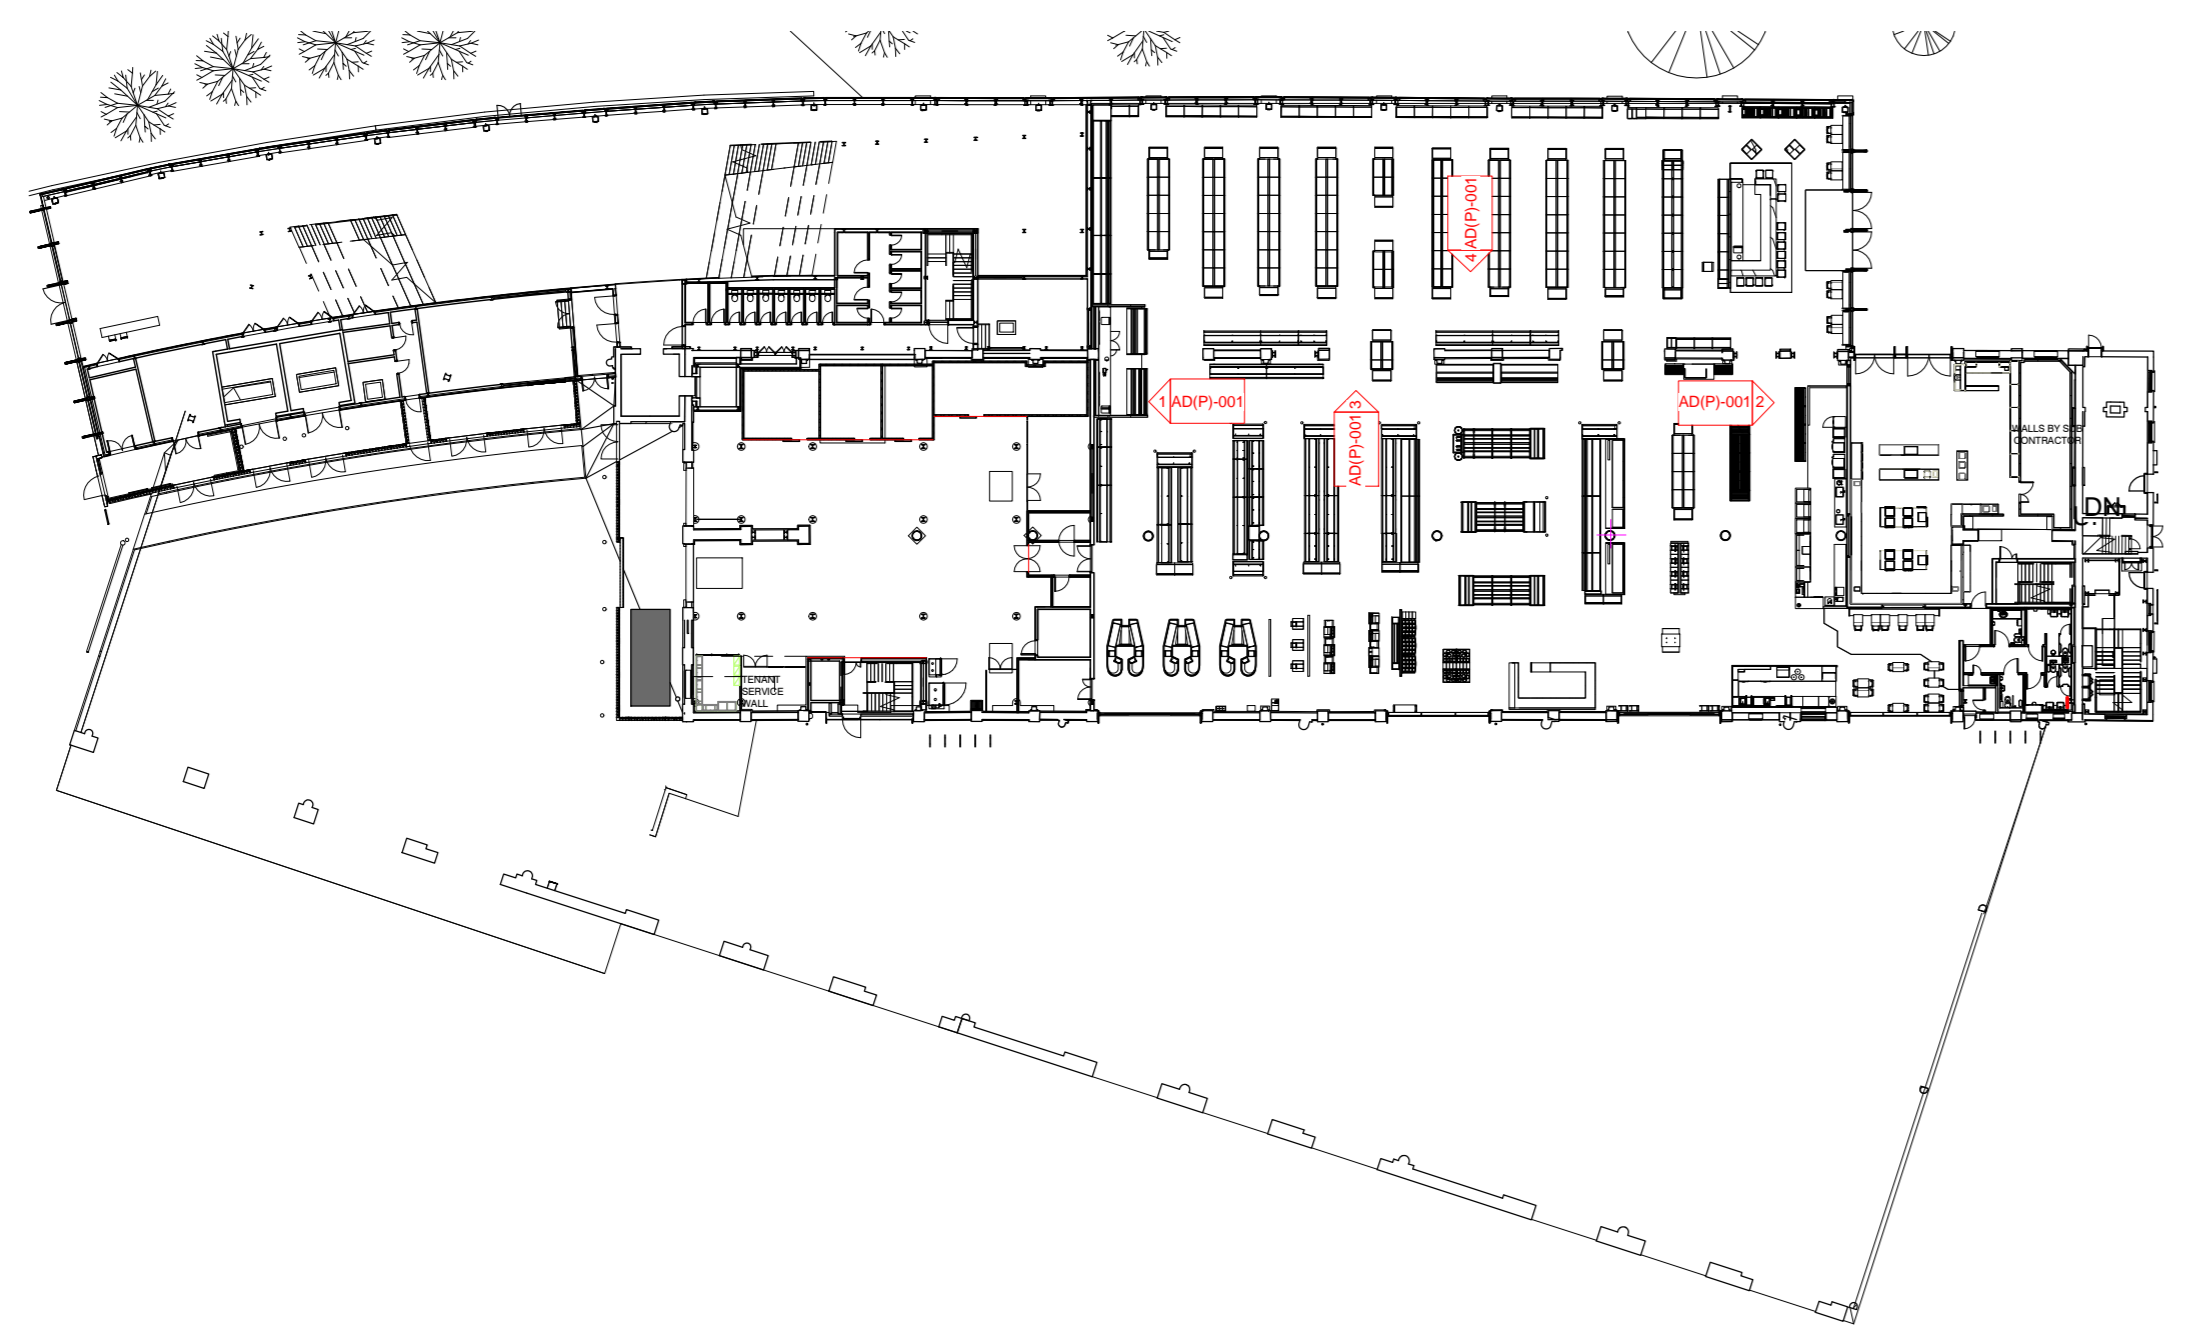

1 INTERNAL ELEVATION OF WAITROSE SALES FLOOR 01
1 : 50

2 INTERNAL ELEVATION OF WAITROSE SALES FLOOR 02
1 : 50

- SERVICES LEGEND:**
- CABLE TRAY FINISHED GALVANIZED
 - VENTILATION DUCT WORK GALVANIZED
 - LIGHTING AND LIGHTING TRACK GALVANIZED
 - PIPE WORK FINISHES TBC

3 KEY PLAN
1 : 500