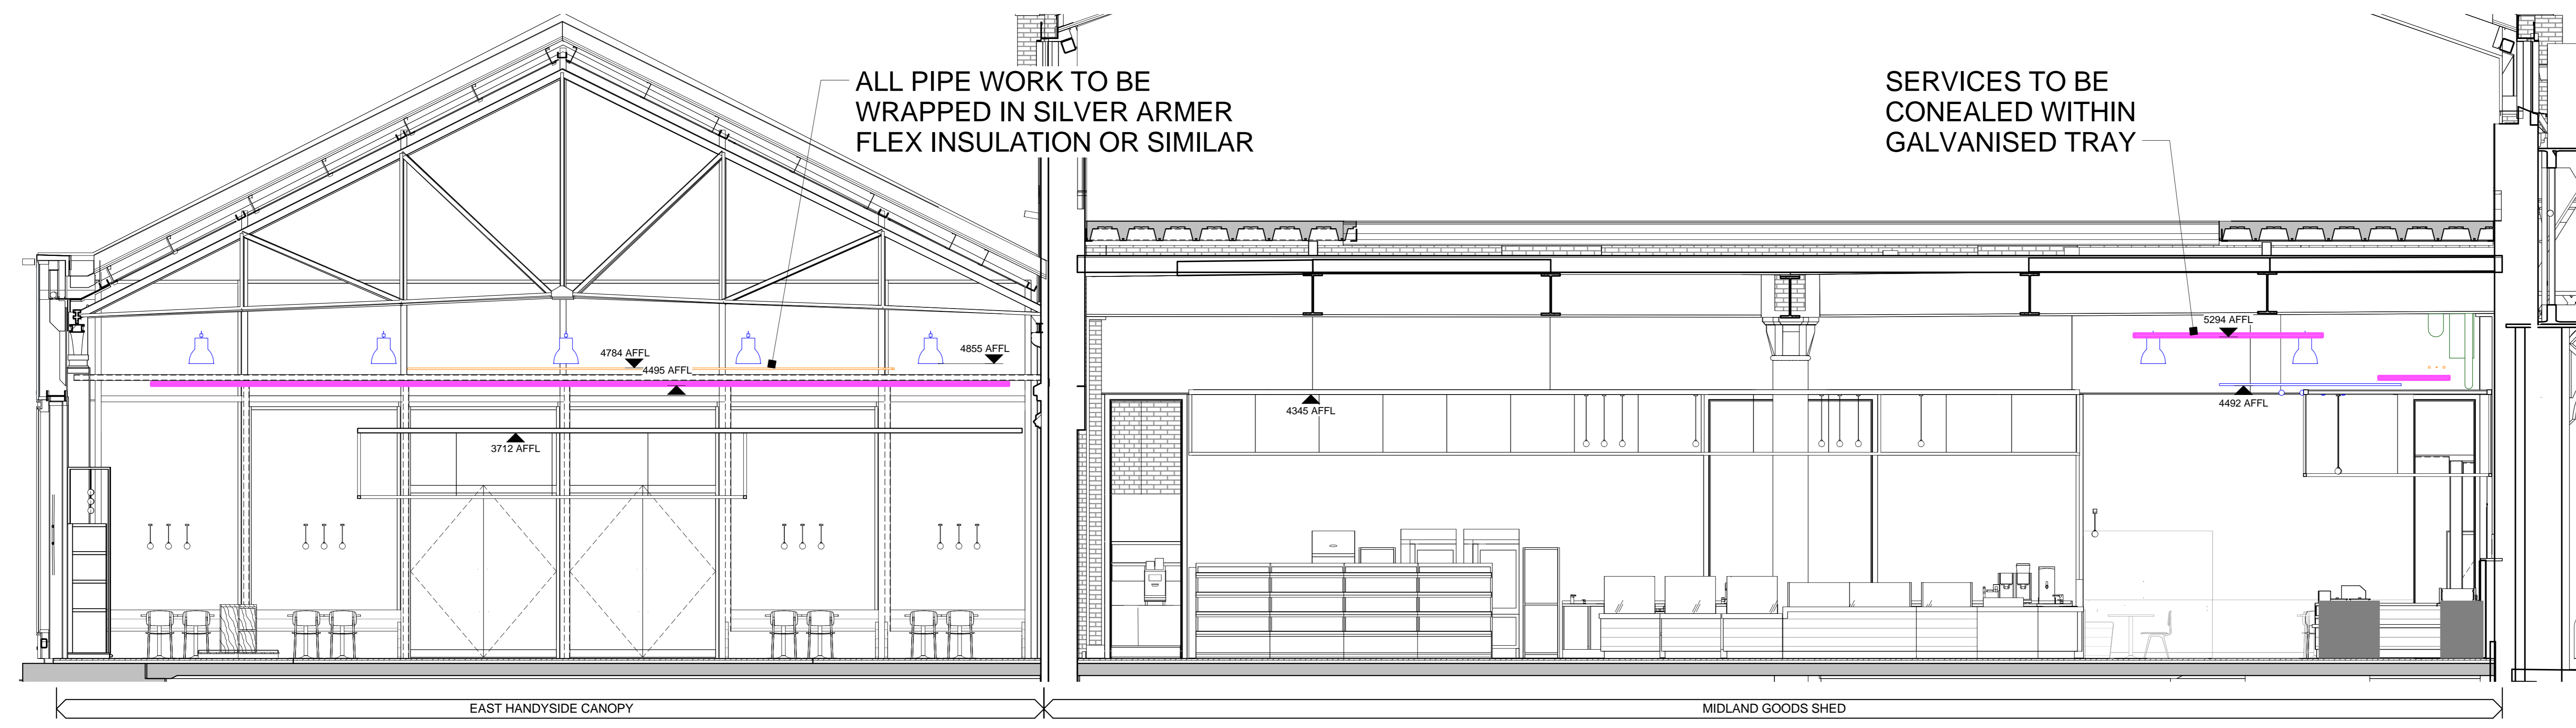

1 INTERNAL ELEVATION OF WAITROSE SALES FLOOR 01
1 : 50

2 INTERNAL ELEVATION OF WAITROSE SALES FLOOR 02
1 : 50

- SERVICES LEGEND:**
- CABLE TRAY FINISHED GALVANIZED
 - VENTILATION DUCT WORK GALVANIZED
 - LIGHTING AND LIGHTING TRACK GALVANIZED
 - PIPE WORK FINISHES TBC

3 KEY PLAN
1 : 500