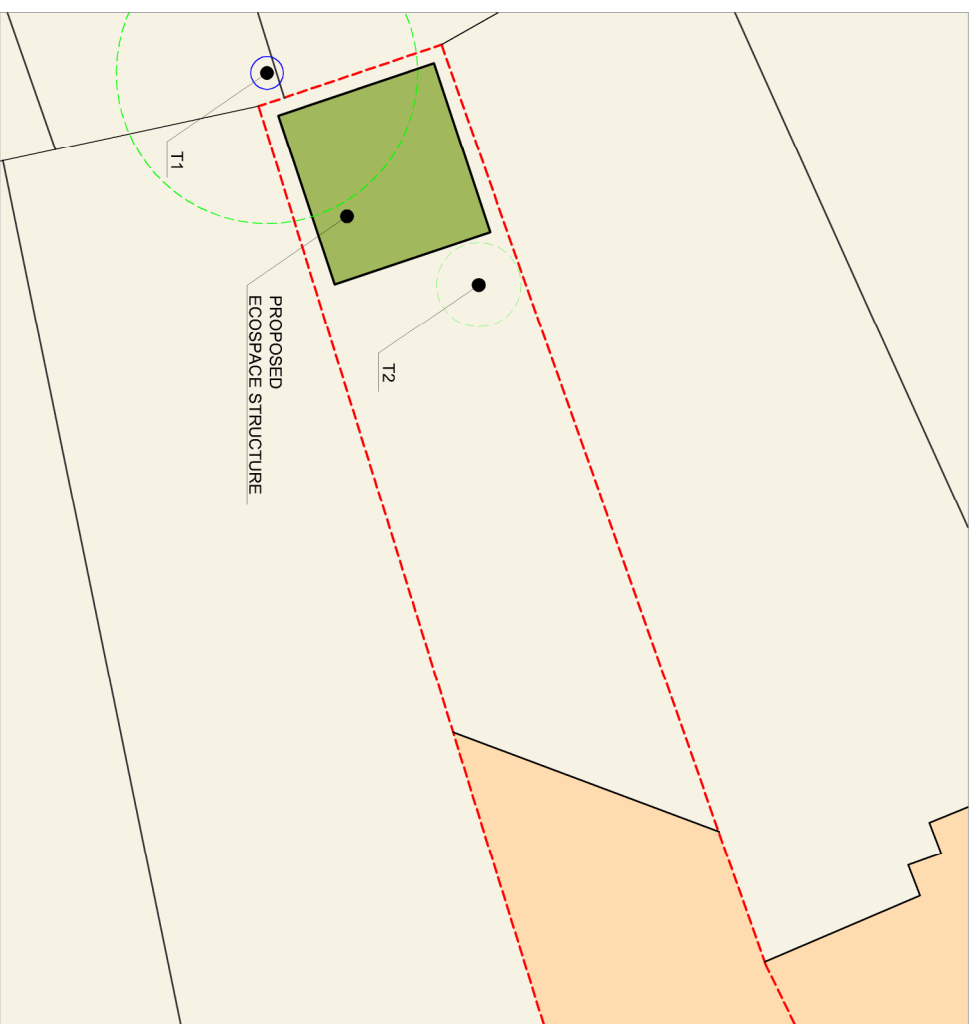

DRAWING EXISTING SITE LOCATION AND PROPOSED BLOCK PLAN	NOTES	DRAWN BY	CHECKED BY	SCALE	DATE
		AC		1/1250 & 1/250 @ A4	01.08.2015
STATUS PRELIMINARY		DRAWING NUMBER	REVISION		
		1512.PL.01			

PROJECT	SITE ADDRESS
LUITA LIN	61 Gloucester Crescent London NW1 7EG
STAGE	
PLANNING	