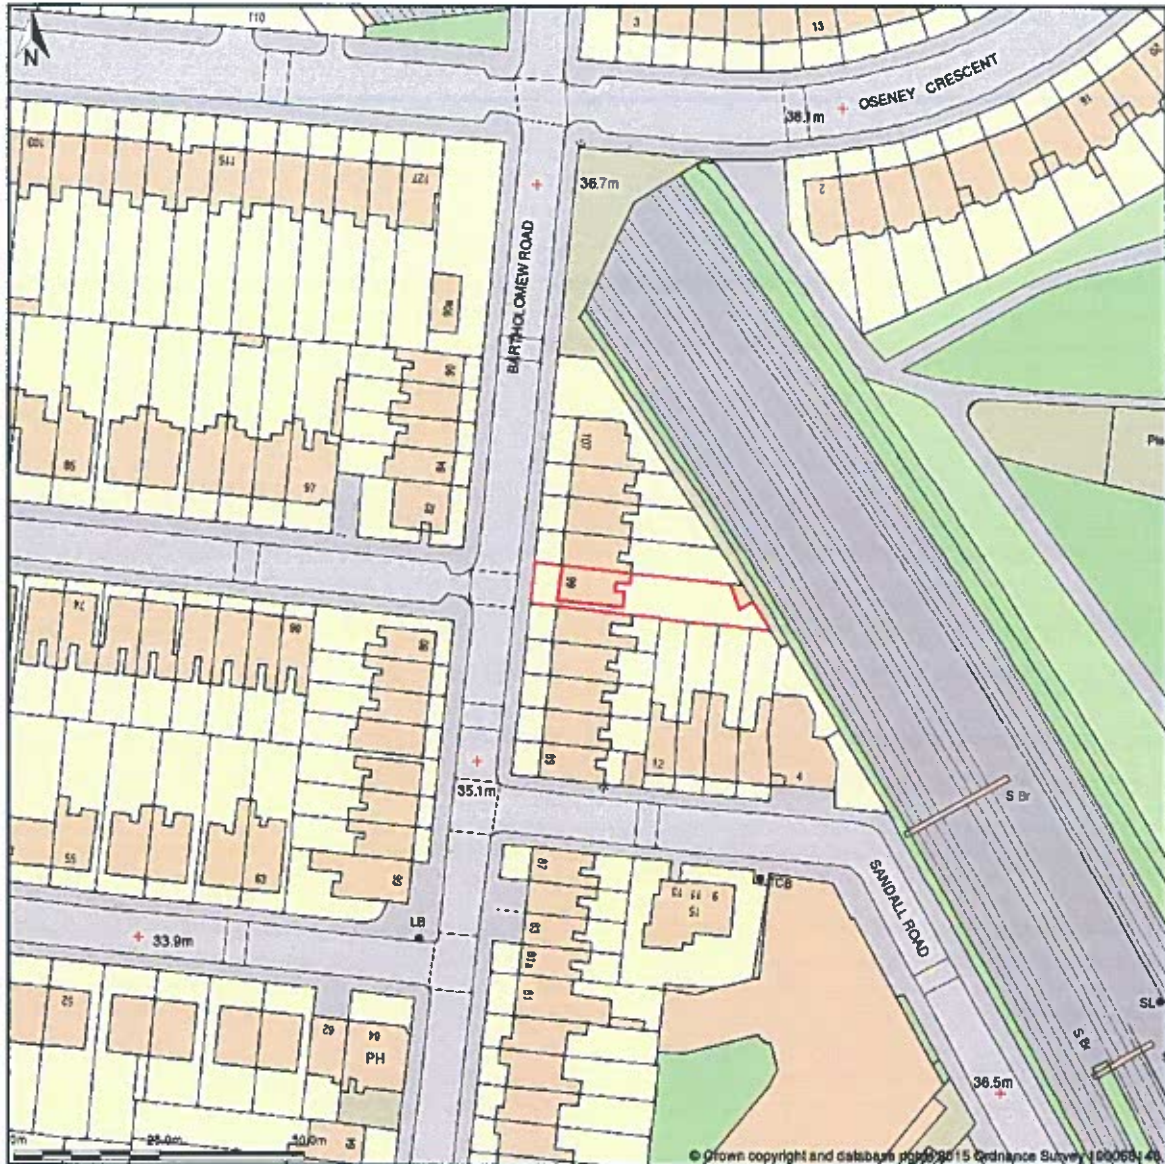

99 Bartholomew Road, London, NW5 2AR

Site Plan shows area bounded by: 529308.0,184655.0 529508.0,184855.0 (at a scale of 1:1250) The representation of a road, track or path is no evidence of a right of way. The representation of features as lines is no evidence of a property boundary.

Produced on 3rd Feb 2015 from the Ordnance Survey National Geographic Database and incorporating surveyed revision available at this date. Reproduction in whole or part is prohibited without the prior permission of Ordnance Survey. © Crown copyright 2015. Supplied by buyaplan.co.uk a licensed Ordnance Survey partner (100053143). Unique plan reference: #00056391-409C76