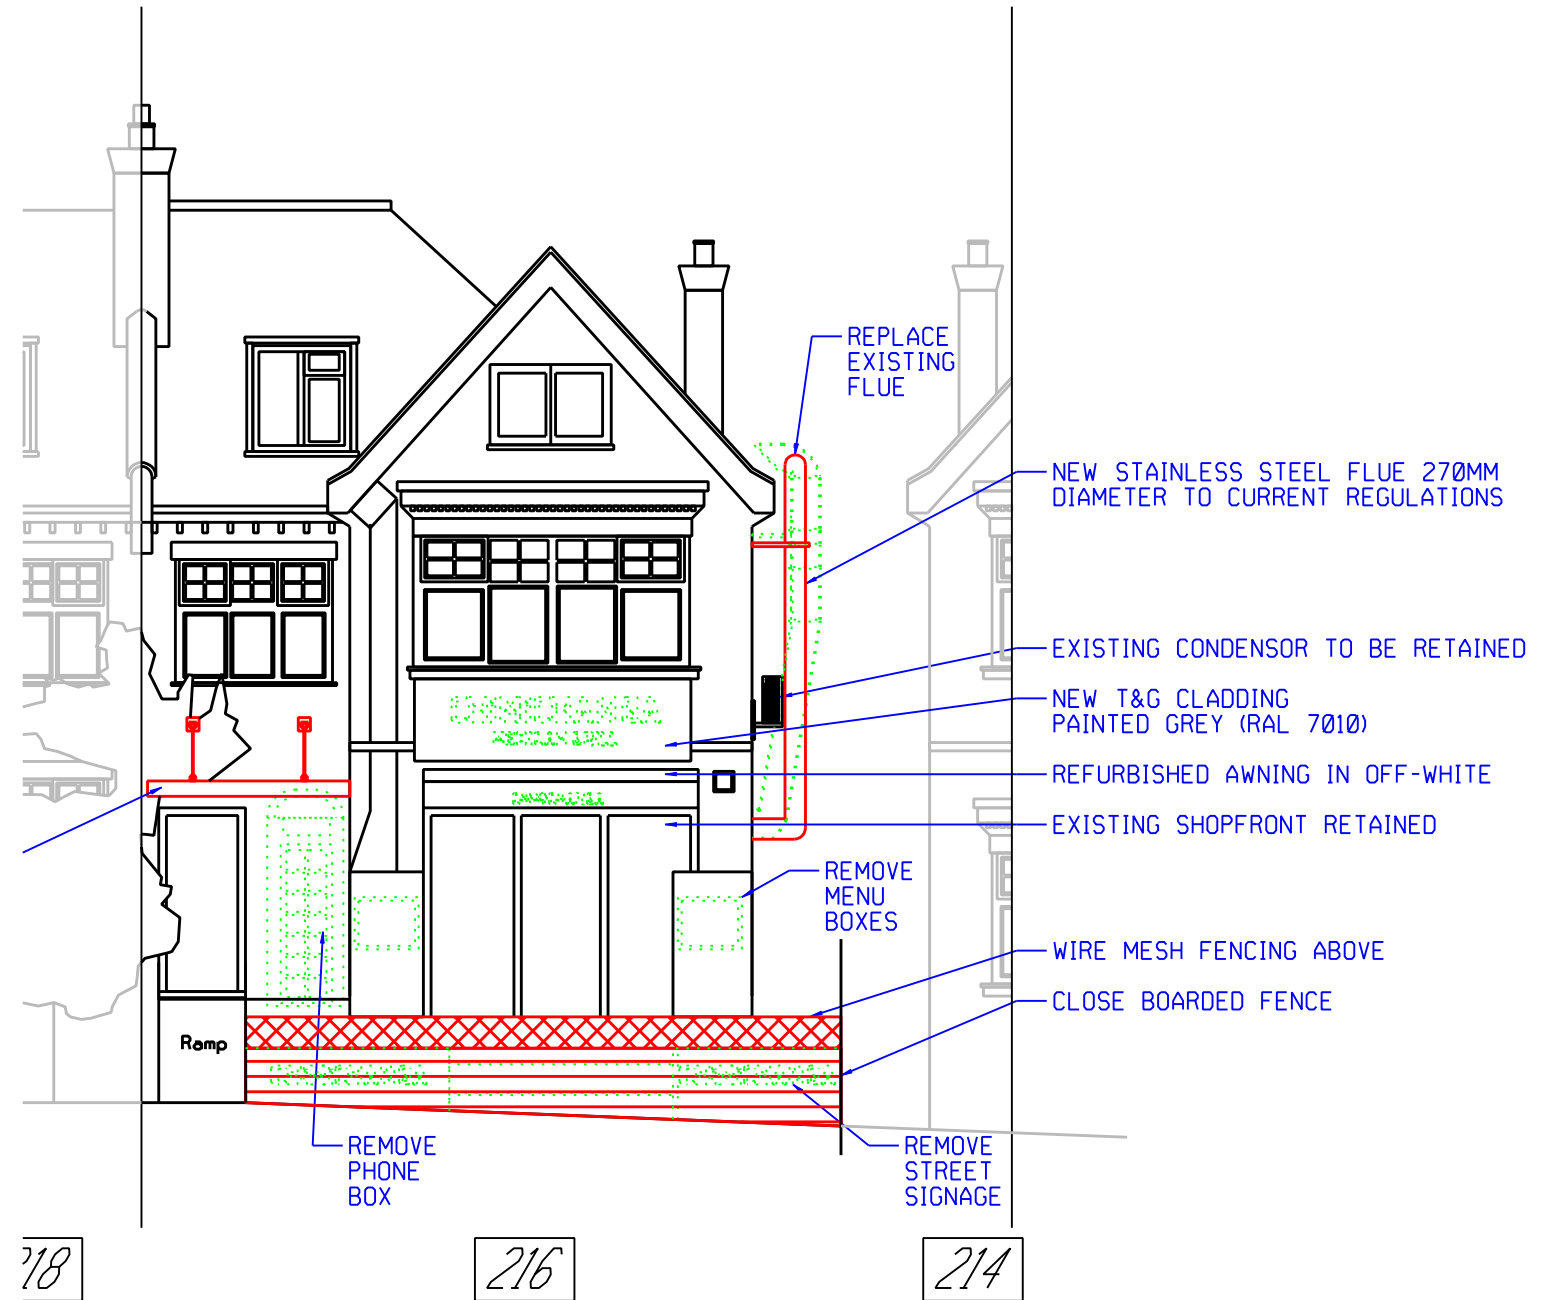

DRAWING DESCRIPTION:		DATE:	PROJECT:	Rev.	Date	Details
Signage Advertising Proposal, Flue Renewal & External Works		January 2015	216 Haverstock Hill, London NW3	05	29.1.15	Minor revisions
DRAWING REF: REV:		SCALE:	DRAWN:	06	5.2.15	Front steel & glazed canopy added
FM-HH-O3 Rev7	07	1:100 @A2	Tim Mullany (07460 860240) mullanytim@gmail.com	07	3.6.15	Proposed umbrella removed

*Existing*

*Proposed*

- TO BE REMOVED
- TO BE INSTALLED
- ADJACENT PROPERTY