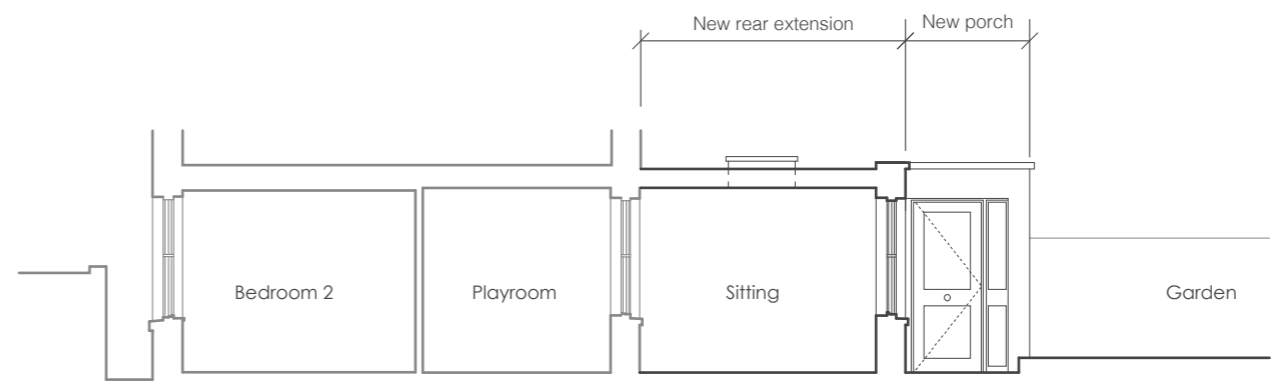

No. 57 | 59A Bartholomew Road | No. 61

entrance porch with window to match existing
white painted sliding folding doors

Rainwater pipework redirected
Brickwork to match existing

ELEVATION E1

SECTION A A

0m | 10m

59A Bartholomew Road, London NW5

REVISED PROPOSED REAR ELEVATION AND SECTION

SCALE 1:100 @ A3 - May 2015 - Drawing No. BR SK7

WHARMBY KOZDON ARCHITECTS - 136 SOUTHWARK STREET LONDON SE1 OSW - 0207 928 1931 - WKA.ORG.UK