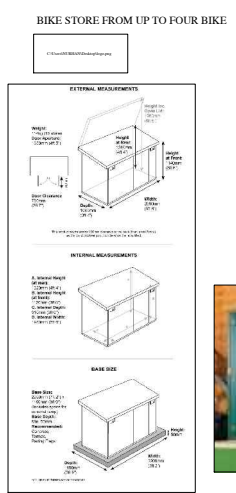

EXISTING BLOCK PLAN

PROPOSED BLOCK PLAN

no	revision	date	control
project	6 MILL LANE LONDON NW6 1NS		
drawing title	EXISTING AND PROPOSED BLOCK PLANS		
scale	1/100@A3		
date	APR' 2015		
draw.no	ZIL-04-PL04		