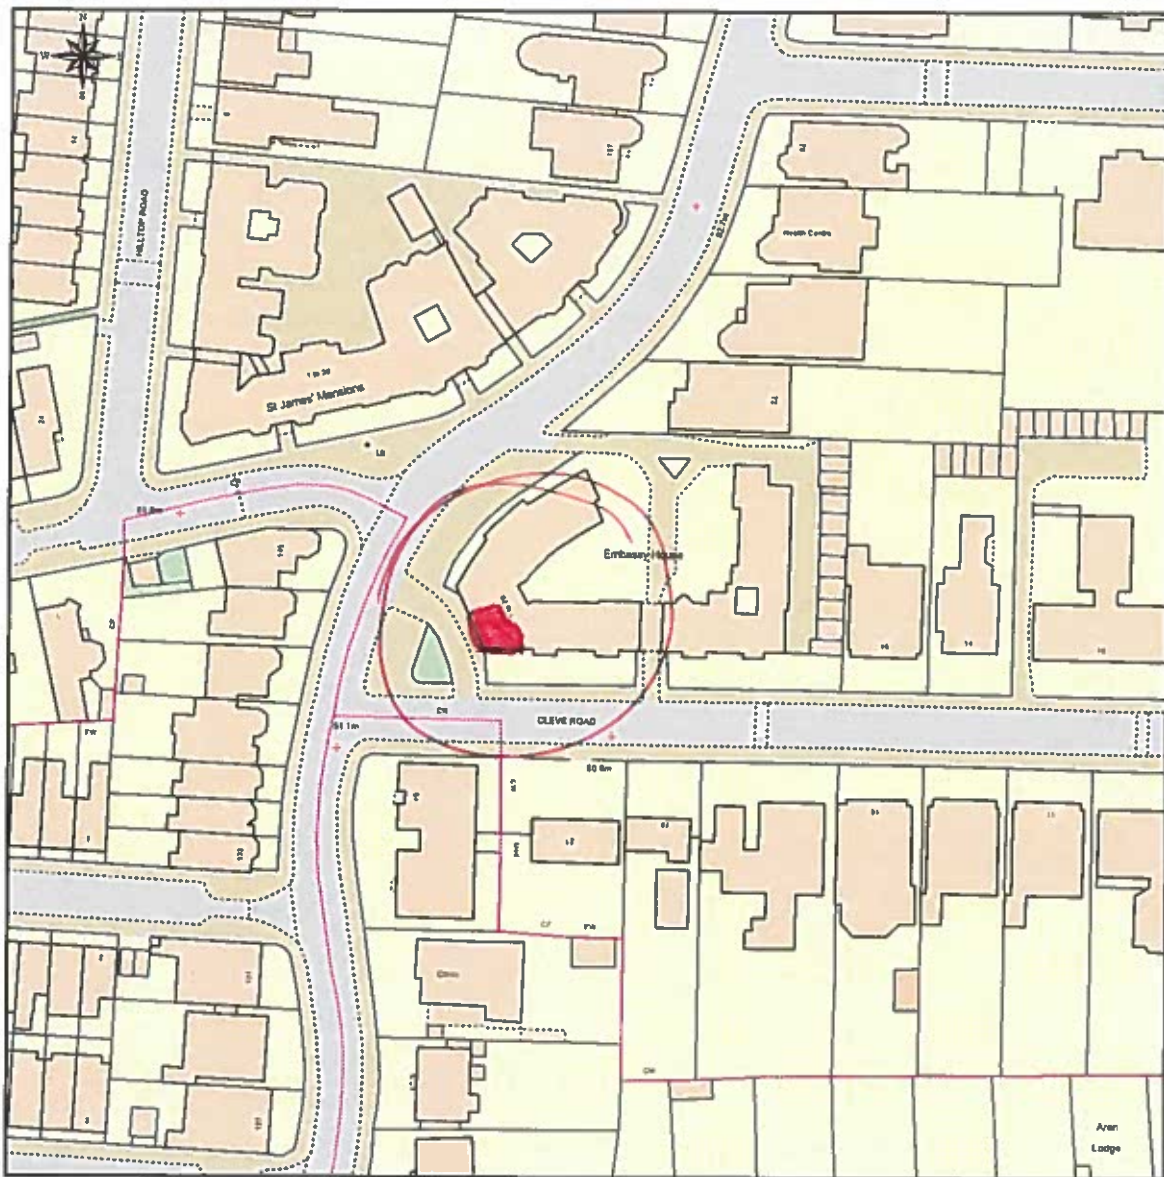

# Location Plan near 14 Embassy House, NW6 2NA

This Plan includes the following Licensed Data: OS MasterMap Colour PDF Location Plan by the Ordnance Survey National Geographic Database and incorporating surveyed revision available at the date of production. Reproduction in whole or in part is prohibited without the prior permission of Ordnance Survey. The representation of a road, track or path is no evidence of a right of way. The representation of features, as lines is no evidence of a property boundary. © Crown copyright and database rights, 2015. Ordnance Survey 0100031673

0m 20m 40m 60m 80m 100m

Scale: 1:1250, paper size: A4