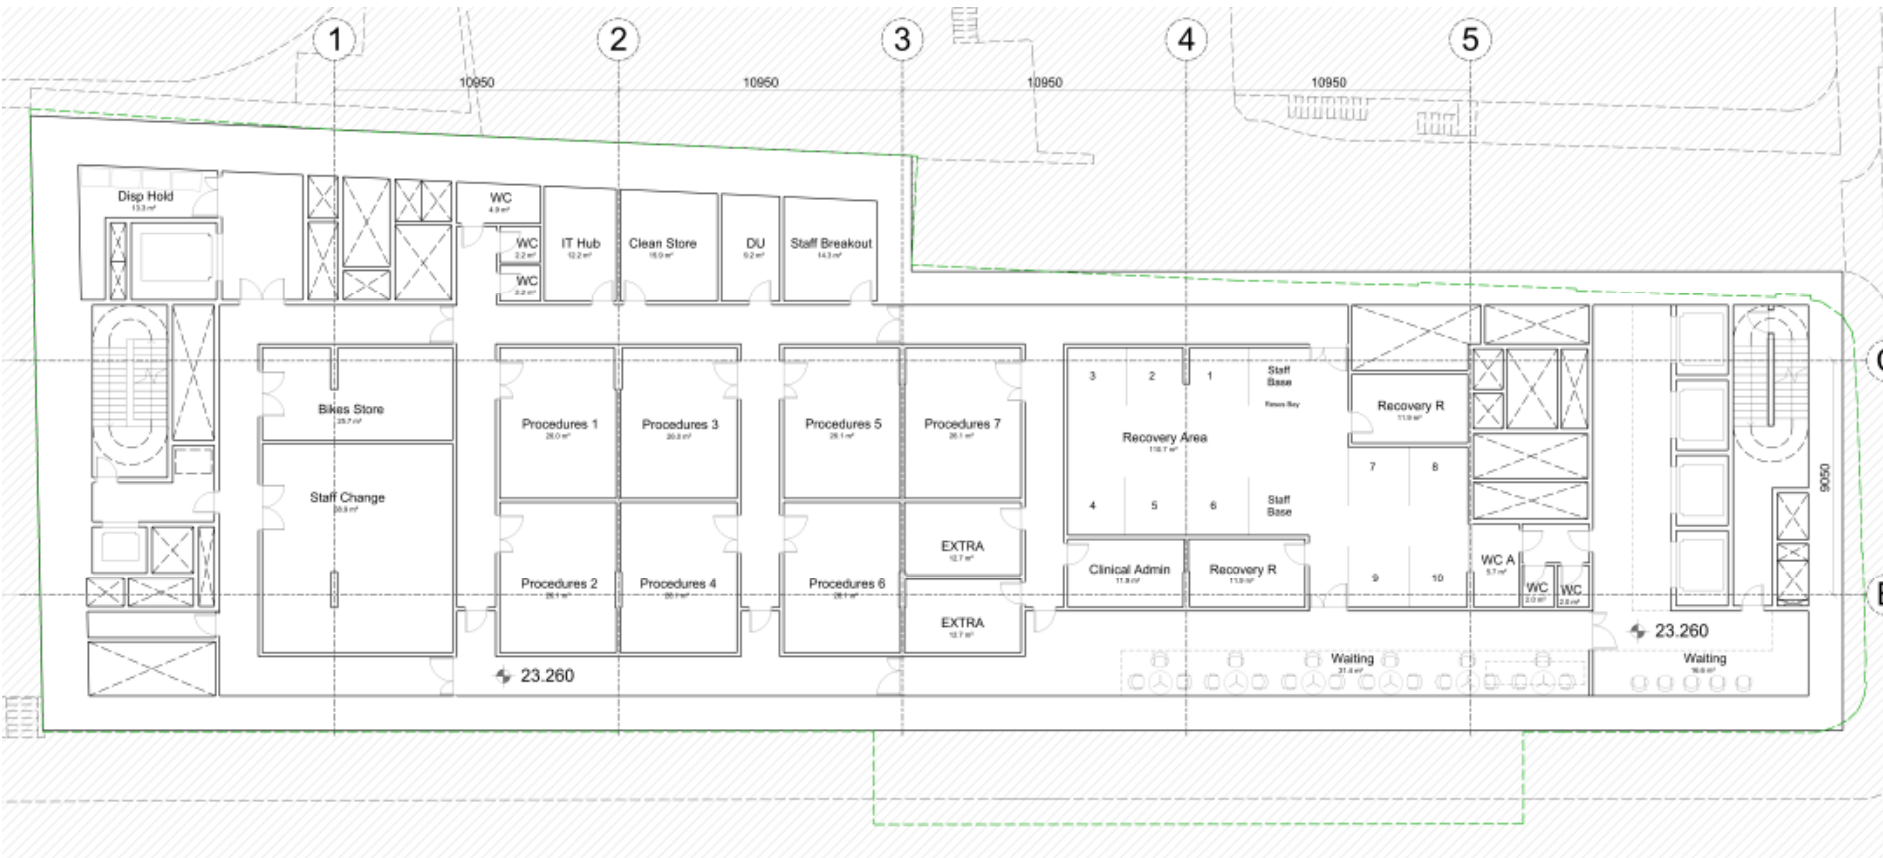

Aerial view looking west (in context)

Aerial view looking west

Existing Huntley St elevation

Existing Capper St elevation

Existing rear elevation

Existing section through Student Union building

Existing section through former Ear Hospital building

Site location

Existing lower ground floor

Existing ground floor

Proposed basement -3

Proposed basement -2

Proposed basement -1

Proposed ground floor

Proposed 1st floor

LEVEL 01

Proposed typical upper floor

Proposed roof level with terrace

Proposed section AA

Proposed section BB

Proposed Copper St elevation

Illustrative image: Huntley St elevation

Illustrative image: Huntley St entrance