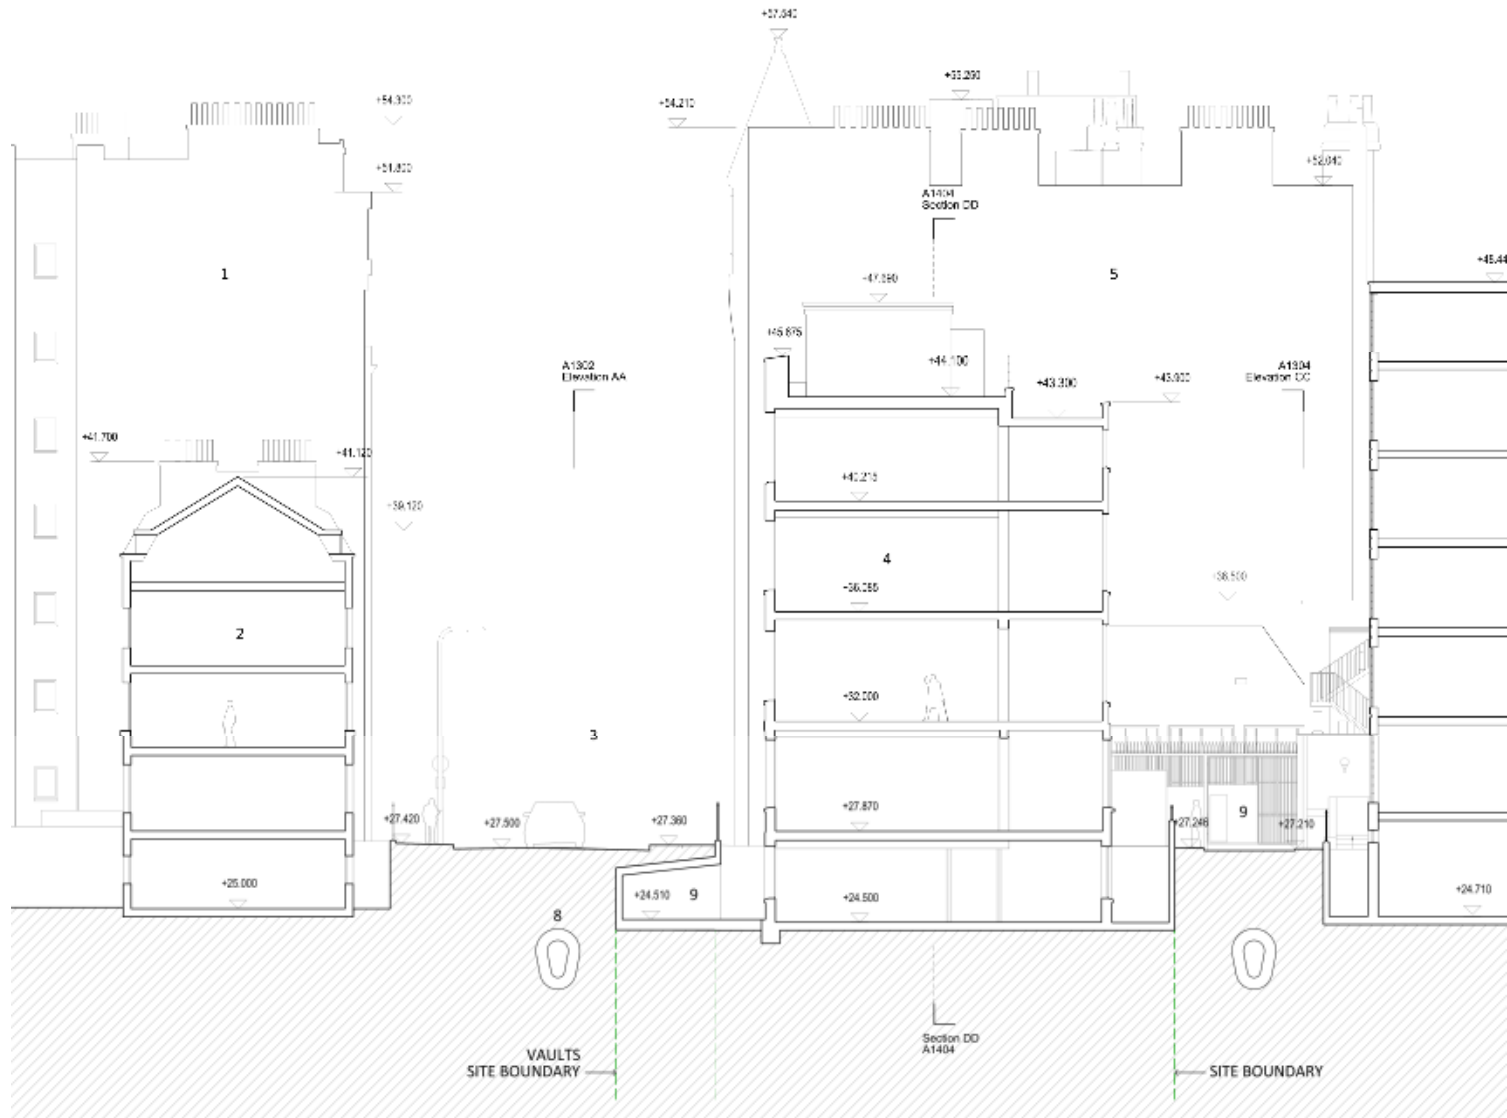

Aerial view looking west (in context)

Aerial view looking west

Existing Huntley St elevation

Existing Capper St elevation

Existing rear elevation

Existing section through Student Union building

Existing section through former Ear Hospital building

Site location

Existing lower ground floor

Existing ground floor

Proposed basement -3

Proposed basement -2

Proposed basement -1

Proposed ground floor

Proposed 1st floor

LEVEL 01

Proposed typical upper floor

Proposed roof level with terrace

Proposed section AA

Proposed section BB

Proposed Copper St elevation

Illustrative image: Huntley St elevation

Illustrative image: Huntley St entrance