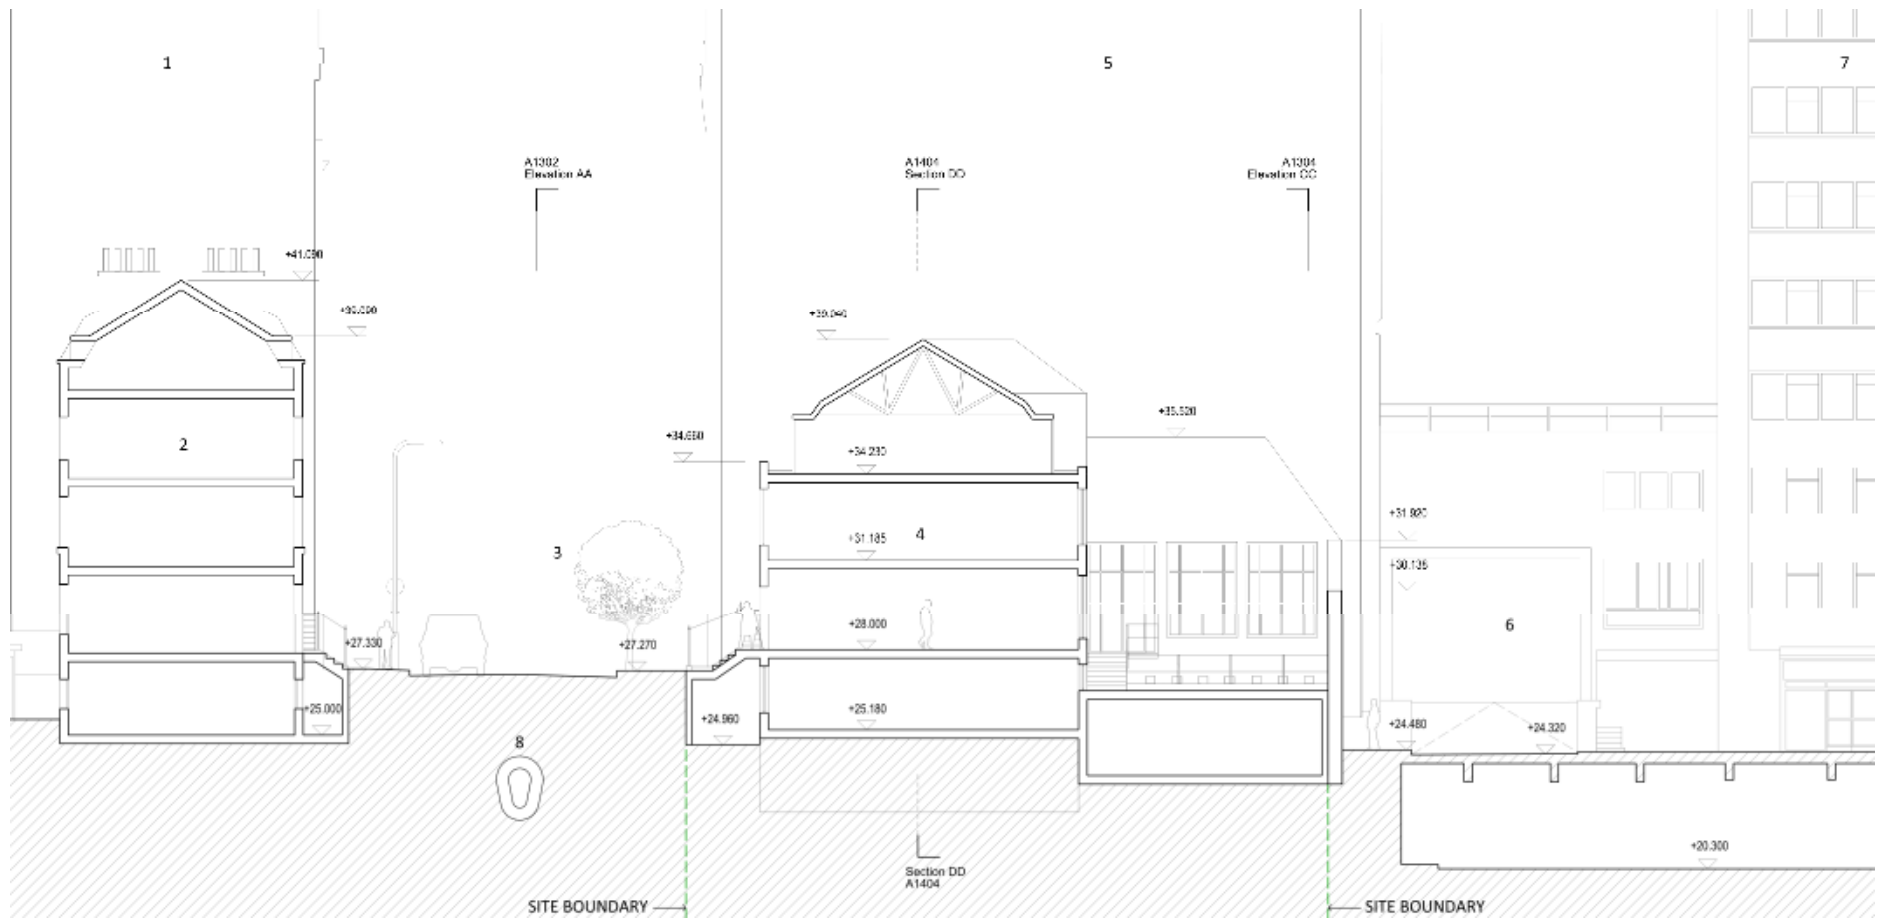

Aerial view looking west (in context)

Aerial view looking west

Existing Huntley St elevation

Existing Capper St elevation

Existing rear elevation

Existing section through Student Union building

Existing section through former Ear Hospital building

Site location

Existing lower ground floor

Existing ground floor

Proposed basement -3

Proposed basement -2

Proposed basement -1

Proposed ground floor

Proposed 1st floor

LEVEL 01

Proposed typical upper floor

Proposed roof level with terrace

Proposed section AA

Proposed section BB

Proposed Copper St elevation

Illustrative image: Huntley St elevation

Illustrative image: Huntley St entrance