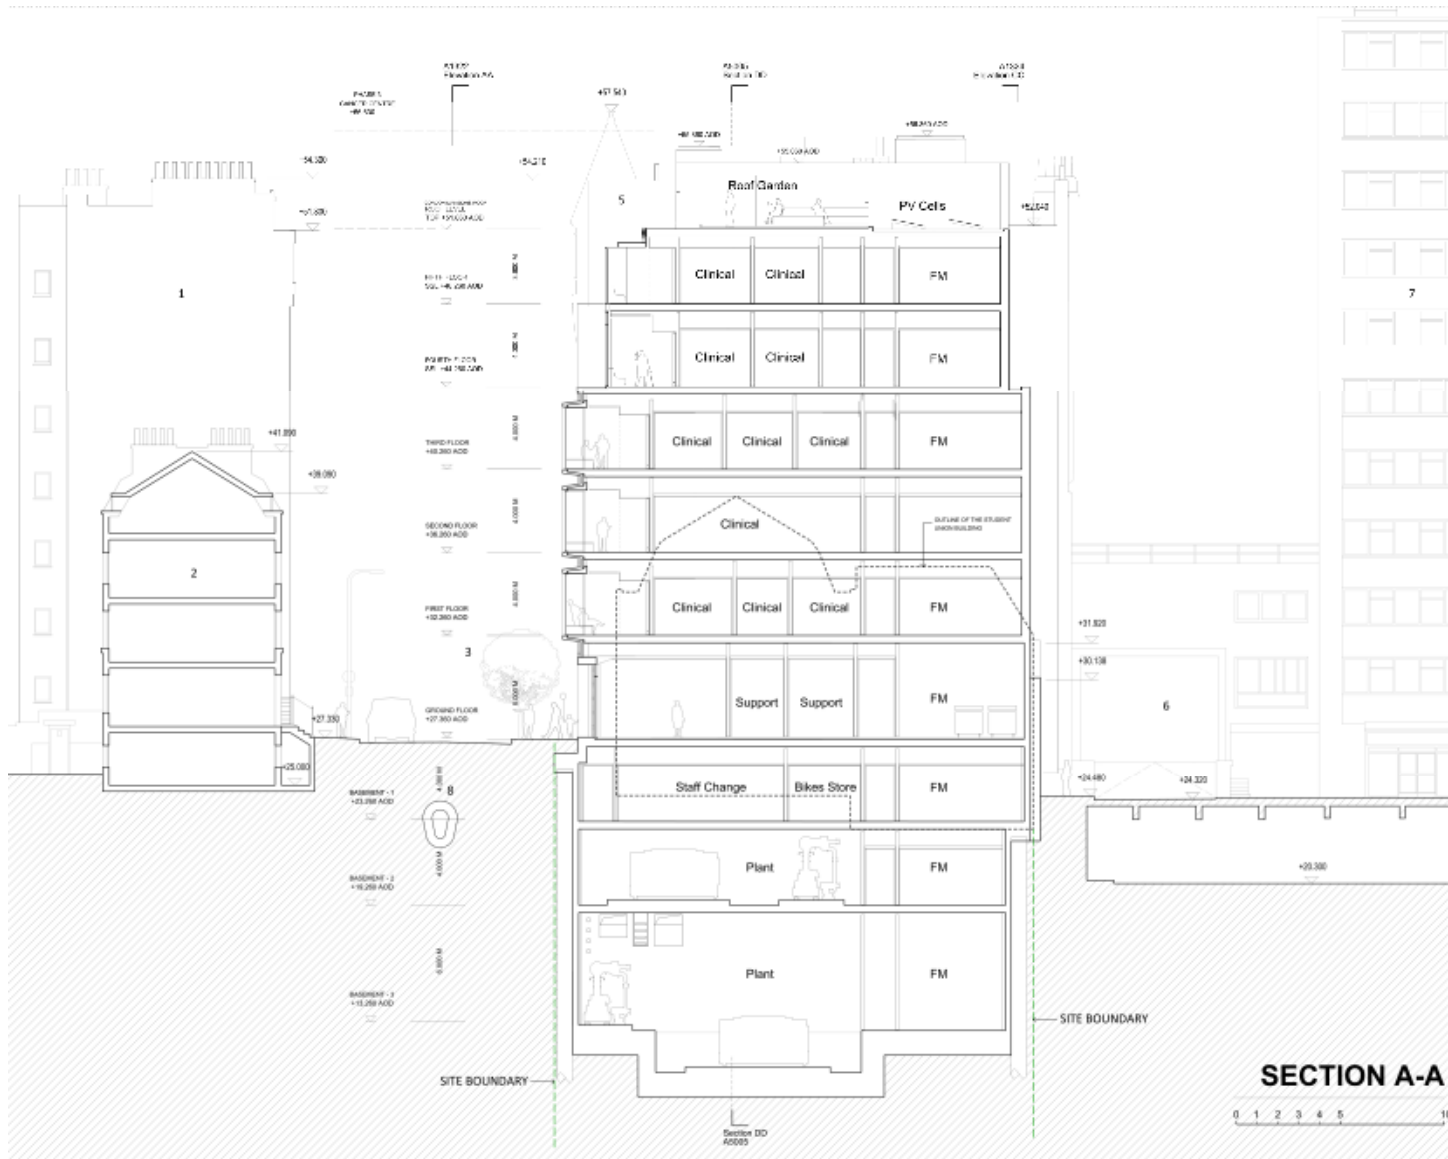

Aerial view looking west (in context)

Aerial view looking west

Existing Huntley St elevation

Existing Capper St elevation

Existing rear elevation

Existing section through Student Union building

Existing section through former Ear Hospital building

Site location

Existing lower ground floor

Existing ground floor

Proposed basement -3

Proposed basement -2

Proposed basement -1

Proposed ground floor

Proposed 1st floor

LEVEL 01

Proposed typical upper floor

Proposed roof level with terrace

Proposed section AA

Proposed section BB

Proposed Copper St elevation

Illustrative image: Huntley St elevation

Illustrative image: Huntley St entrance