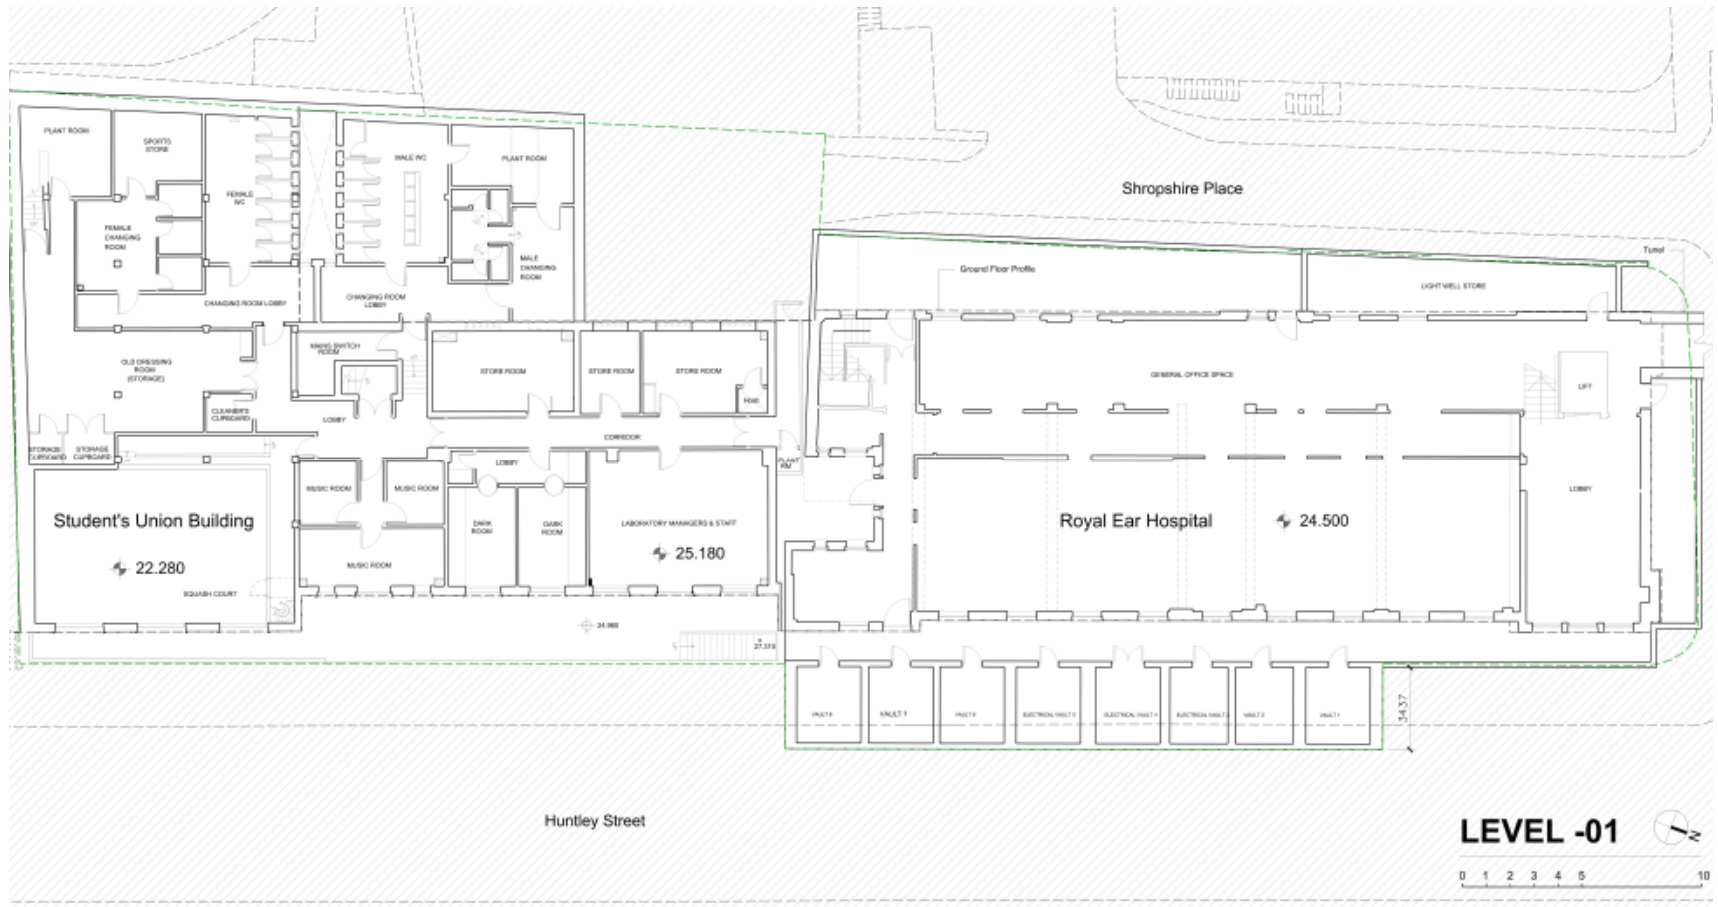

Aerial view looking west (in context)

Aerial view looking west

Existing Huntley St elevation

Existing Capper St elevation

Existing rear elevation

Existing section through Student Union building

Existing section through former Ear Hospital building

Site location

Existing lower ground floor

Existing ground floor

Proposed basement -3

Proposed basement -2

Proposed basement -1

Proposed ground floor

Proposed 1st floor

LEVEL 01

Proposed typical upper floor

Proposed roof level with terrace

Proposed section AA

Proposed section BB

Proposed Copper St elevation

Illustrative image: Huntley St elevation

Illustrative image: Huntley St entrance