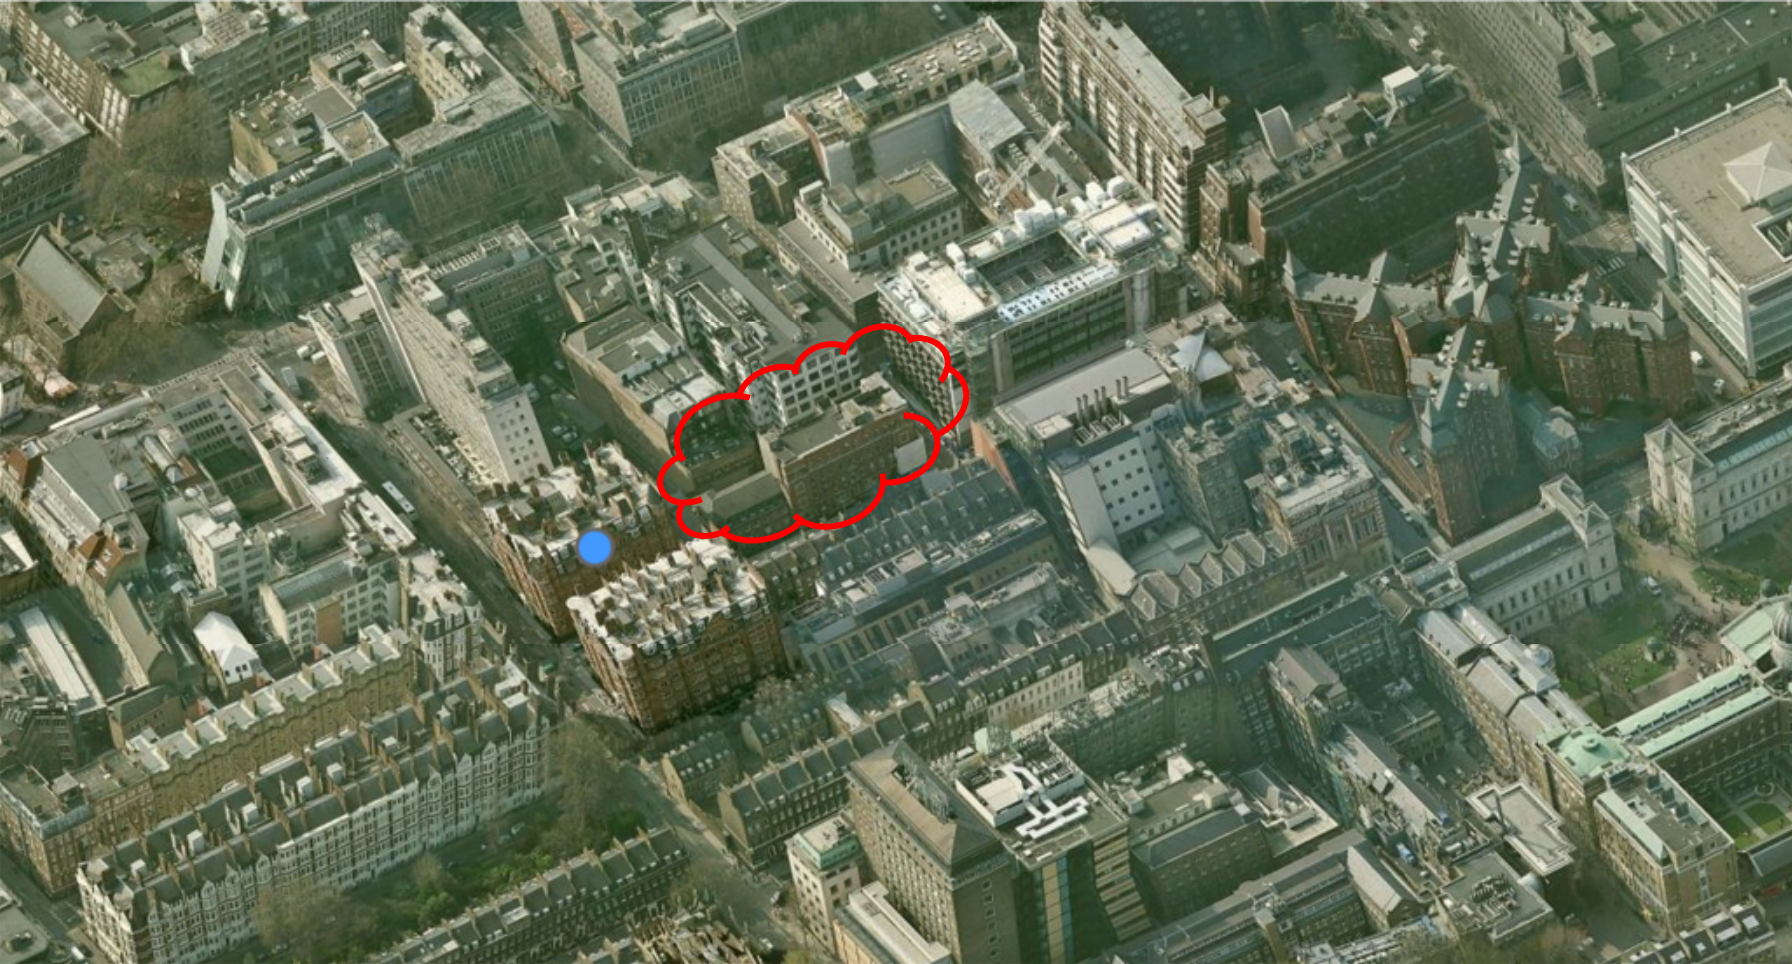

	<p>Application No: 2015/1281/P</p> <p>Former Royal Ear Hospital and Former Student Union Building, Capper Street / Huntley Street</p> <p>London, WC1 E 6AP</p>	<p>Scale: 1:1250</p> <p>Date: 22-May-15</p>	<p>N</p> 
<p>This map is reproduced from Ordnance Survey material with the permission of Ordnance Survey on behalf of the Controller of Her Majesty's Stationery Office, © Crown Copyright. Unauthorised reproduction infringes Crown copyright and may lead to prosecution or civil proceedings.</p>			

Aerial view looking west (in context)

Aerial view looking west

Existing Huntley St elevation

Existing Capper St elevation

Existing rear elevation

Existing section through Student Union building

Existing section through former Ear Hospital building