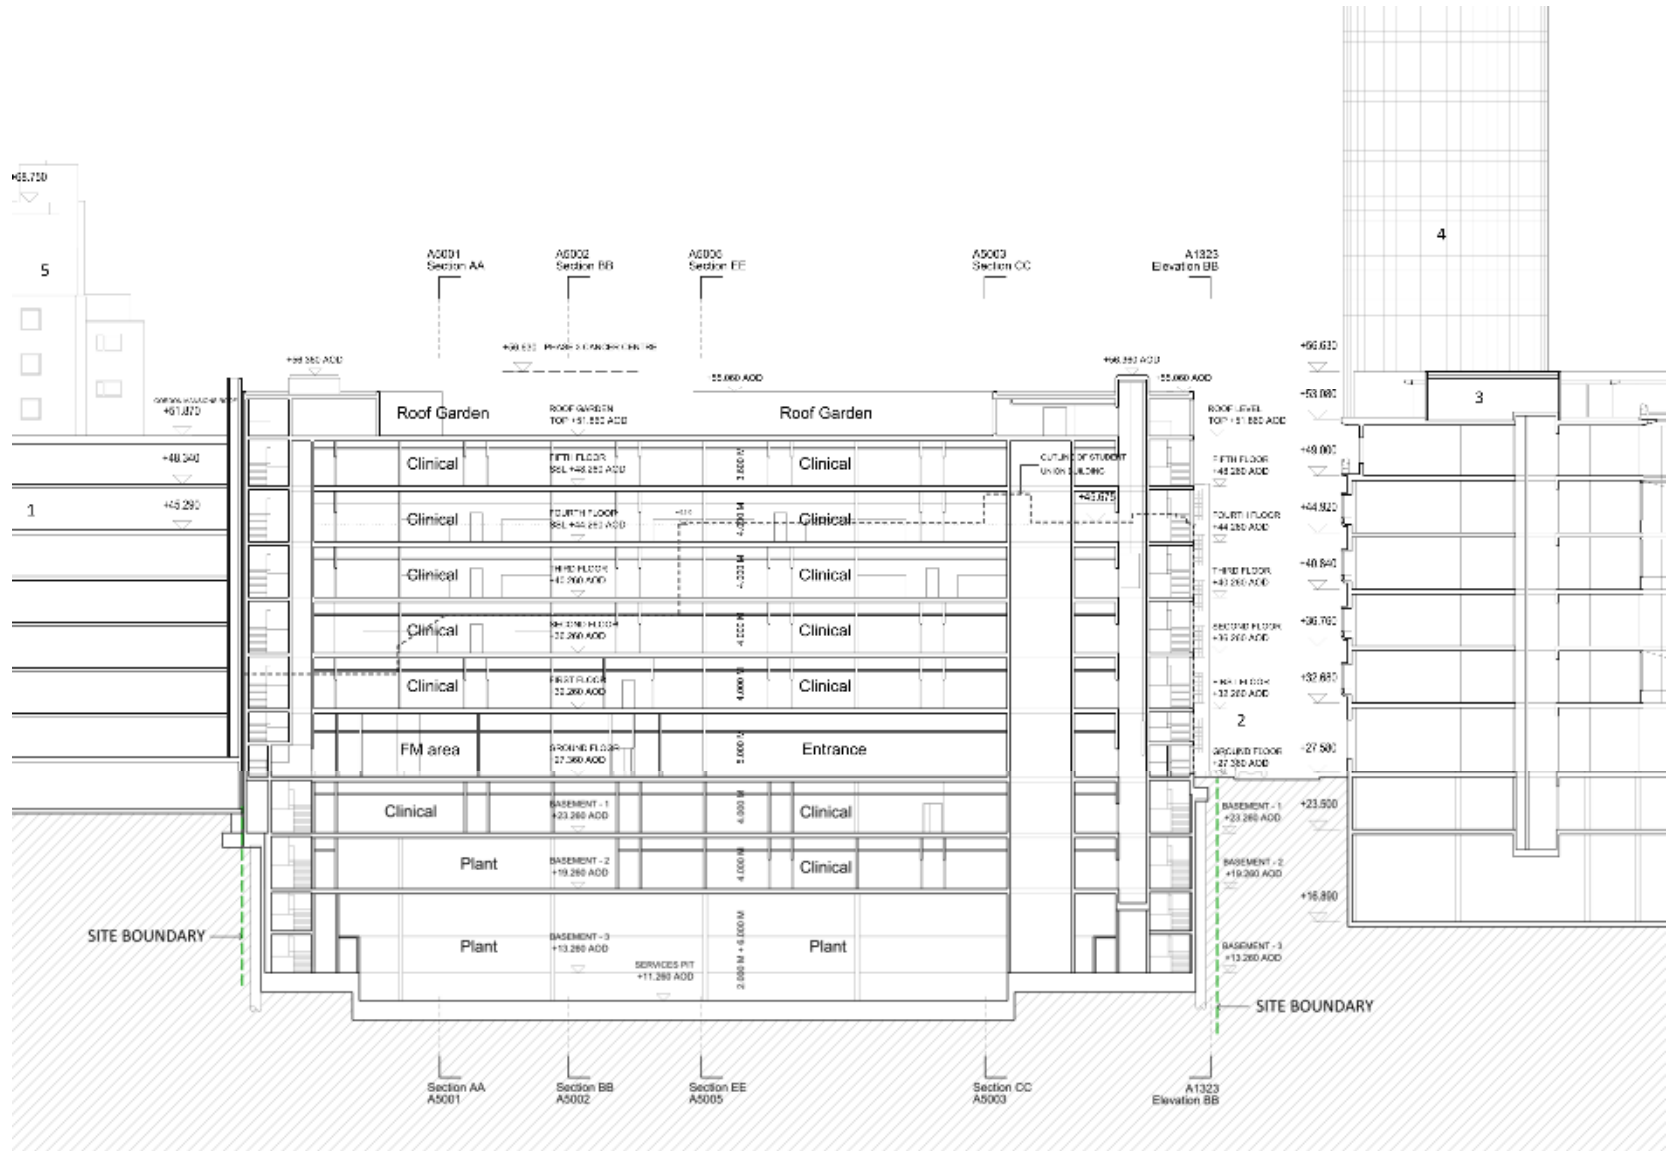

Aerial view looking west (in context)

Aerial view looking west

Existing Huntley St elevation

Existing Capper St elevation

Existing rear elevation

Existing section through Student Union building

Existing section through former Ear Hospital building

Site location

Existing lower ground floor

Existing ground floor

Proposed basement -3

Proposed basement -2

Proposed basement -1

Proposed ground floor

Proposed 1st floor

LEVEL 01

Proposed typical upper floor

Proposed roof level with terrace

Proposed section AA

Proposed section BB

Proposed Copper St elevation

Illustrative image: Huntley St elevation

Illustrative image: Huntley St entrance