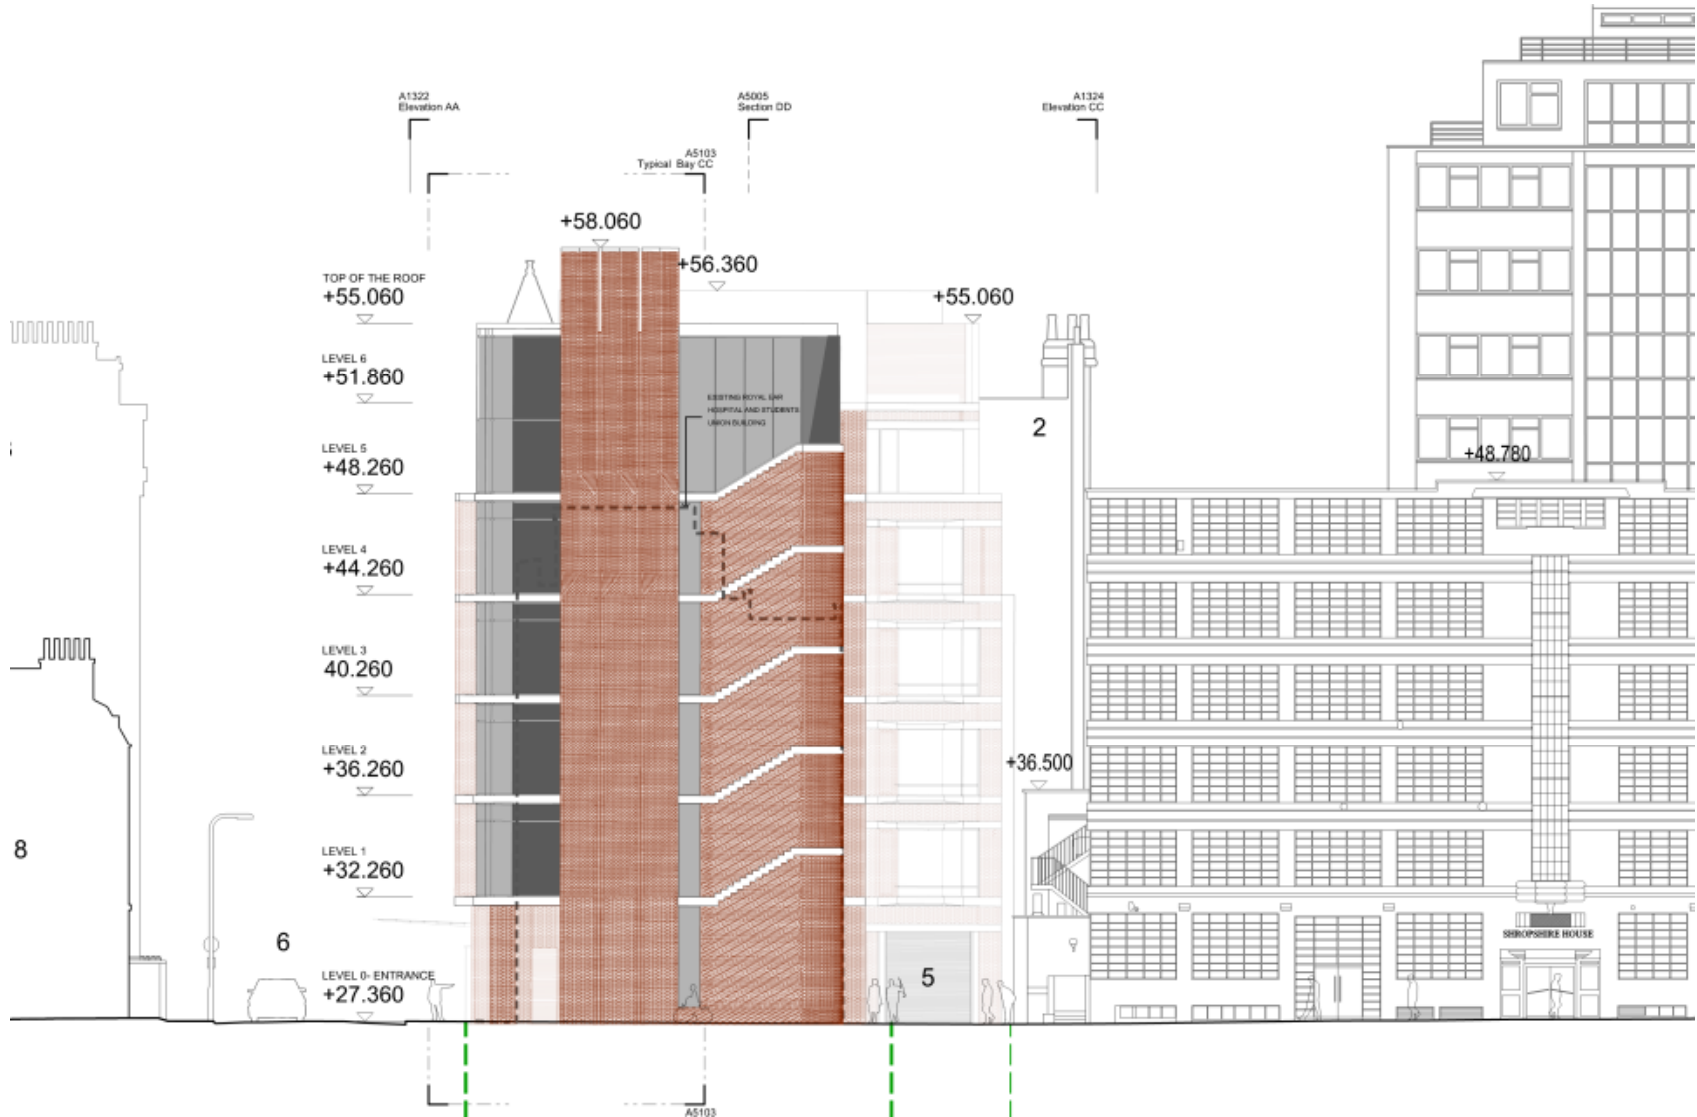

Aerial view looking west (in context)

Aerial view looking west

Existing Huntley St elevation

Existing Capper St elevation

Existing rear elevation

Existing section through Student Union building

Existing section through former Ear Hospital building

Site location

Existing lower ground floor

Existing ground floor

Proposed basement -3

Proposed basement -2

Proposed basement -1

Proposed ground floor

Proposed 1st floor

LEVEL 01

Proposed typical upper floor

Proposed roof level with terrace

Proposed section AA

Proposed section BB

Proposed Copper St elevation

Illustrative image: Huntley St elevation

Illustrative image: Huntley St entrance

Illustrative image Huntley St looking north