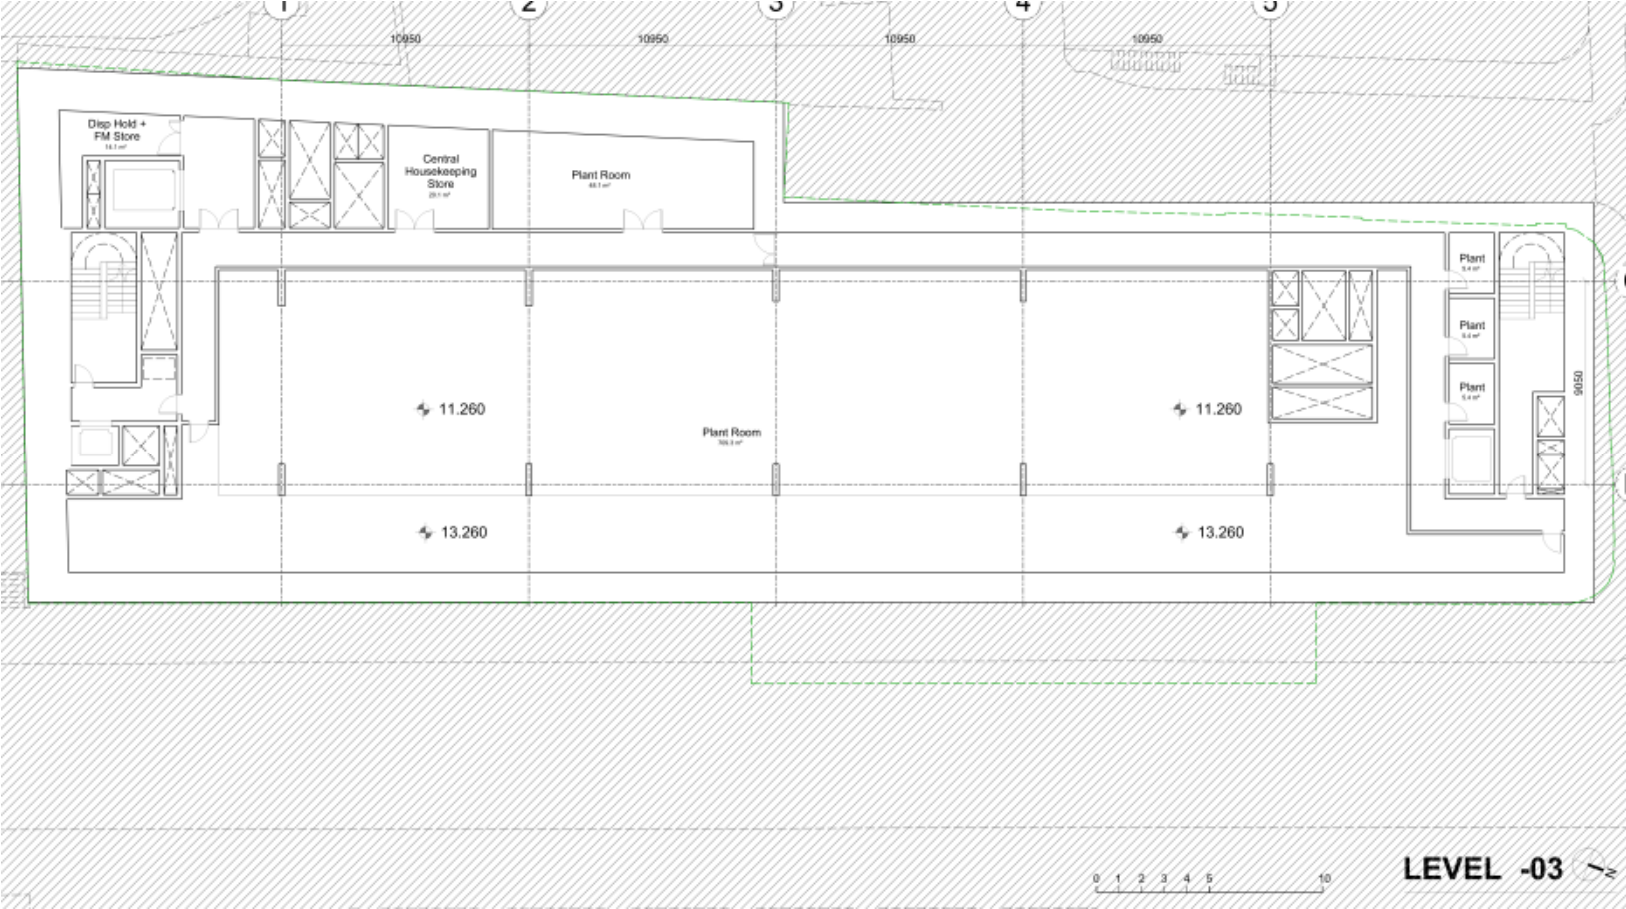

Aerial view looking west (in context)

Aerial view looking west

Existing Huntley St elevation

Existing Capper St elevation

Existing rear elevation

Existing section through Student Union building

Existing section through former Ear Hospital building

Site location

Existing lower ground floor

Existing ground floor

Proposed basement -3

Proposed basement -2

Proposed basement -1

Proposed ground floor

Proposed 1st floor

LEVEL 01

Proposed typical upper floor

Proposed roof level with terrace

Proposed section AA

Proposed section BB

Proposed Copper St elevation

Illustrative image: Huntley St elevation

Illustrative image: Huntley St entrance