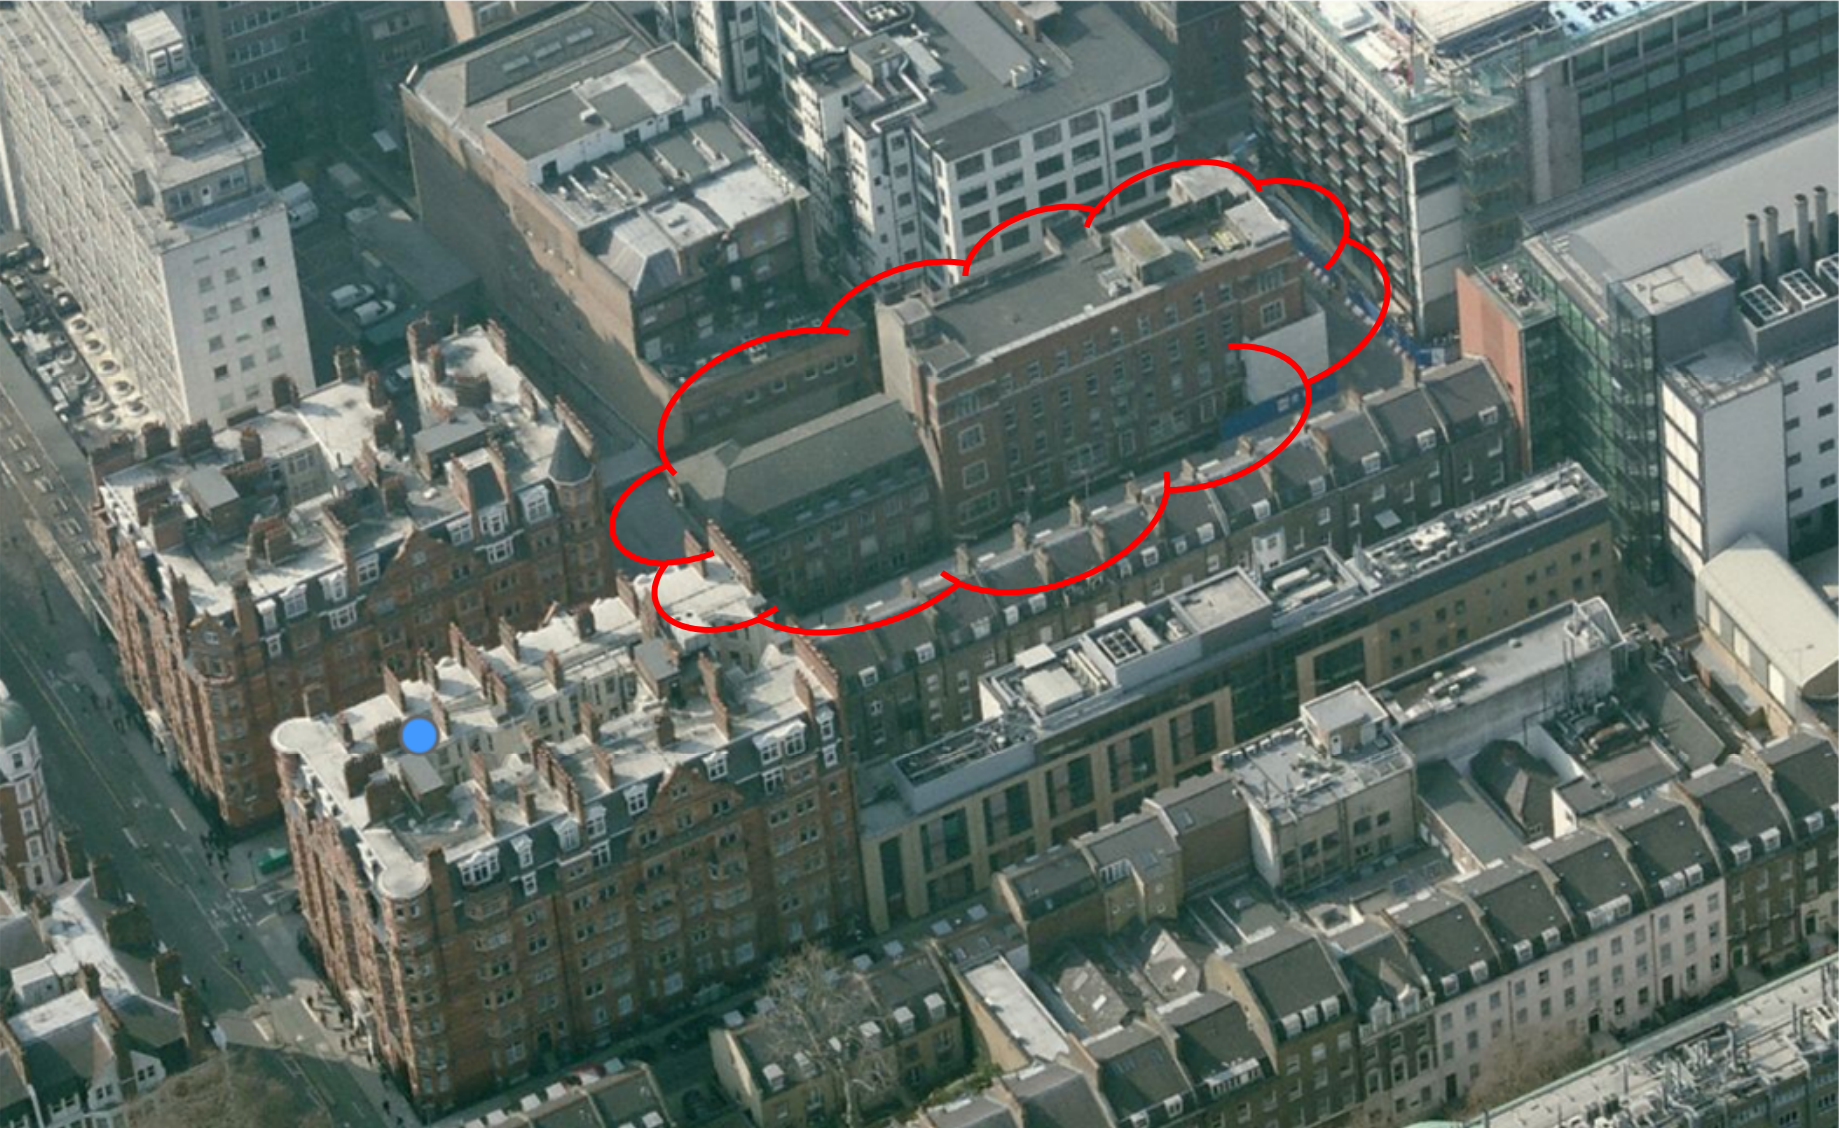

	<p>Application No: 2015/1281/P</p> <p>Former Royal Ear Hospital and Former Student Union Building, Capper Street / Huntley Street</p> <p>London, WC1 E 6AP</p>	<p>Scale: 1:1250</p> <p>Date: 22-May-15</p>	<p>N</p> 
<p>This map is reproduced from Ordnance Survey material with the permission of Ordnance Survey on behalf of the Controller of Her Majesty's Stationery Office, © Crown Copyright. Unauthorised reproduction infringes Crown copyright and may lead to prosecution or civil proceedings.</p>			

Aerial view looking west (in context)

Aerial view looking west

Existing Huntley St elevation

Existing Capper St elevation

Existing rear elevation

Existing section through Student Union building

Existing section through former Ear Hospital building

Illustrative image Huntley St looking north