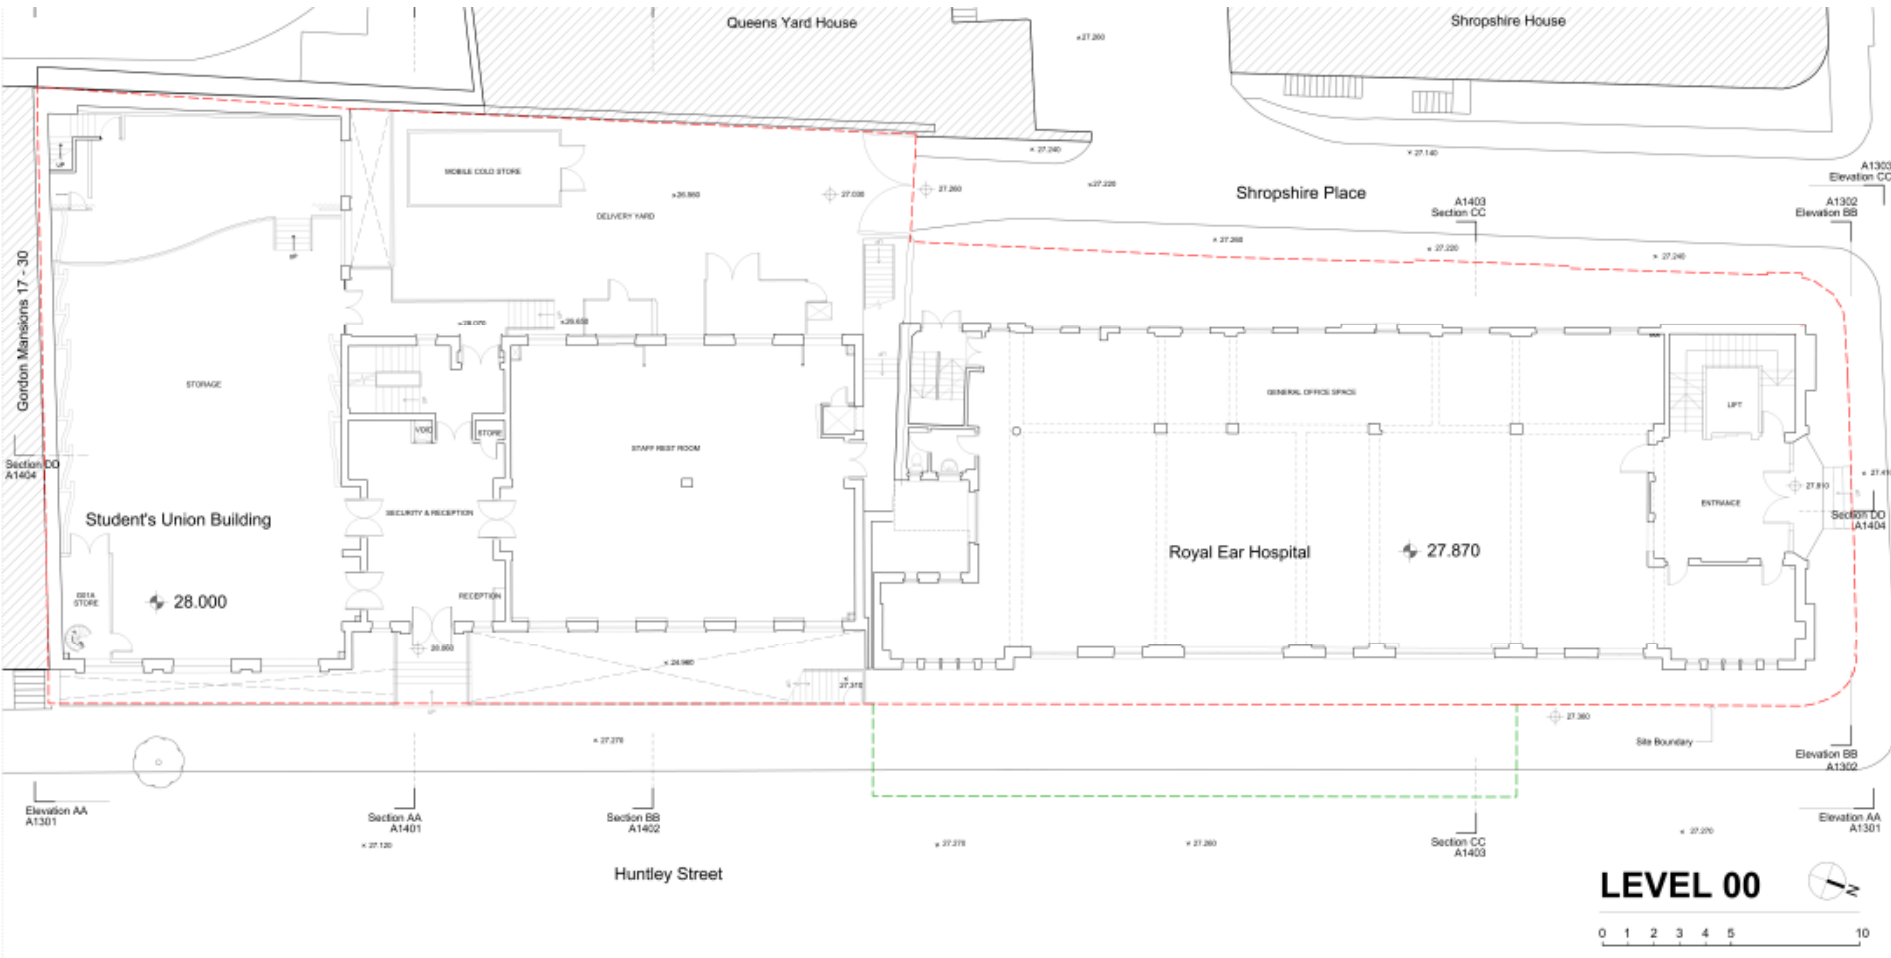

Aerial view looking west (in context)

Aerial view looking west

Existing Huntley St elevation

Existing Capper St elevation

Existing rear elevation

Existing section through Student Union building

Existing section through former Ear Hospital building

Site location

Existing lower ground floor

Existing ground floor

Proposed basement -3

Proposed basement -2

Proposed basement -1

Proposed ground floor

Proposed 1st floor

LEVEL 01

Proposed typical upper floor

Proposed roof level with terrace

Proposed section AA

Proposed section BB

Proposed Copper St elevation

Illustrative image: Huntley St elevation

Illustrative image: Huntley St entrance