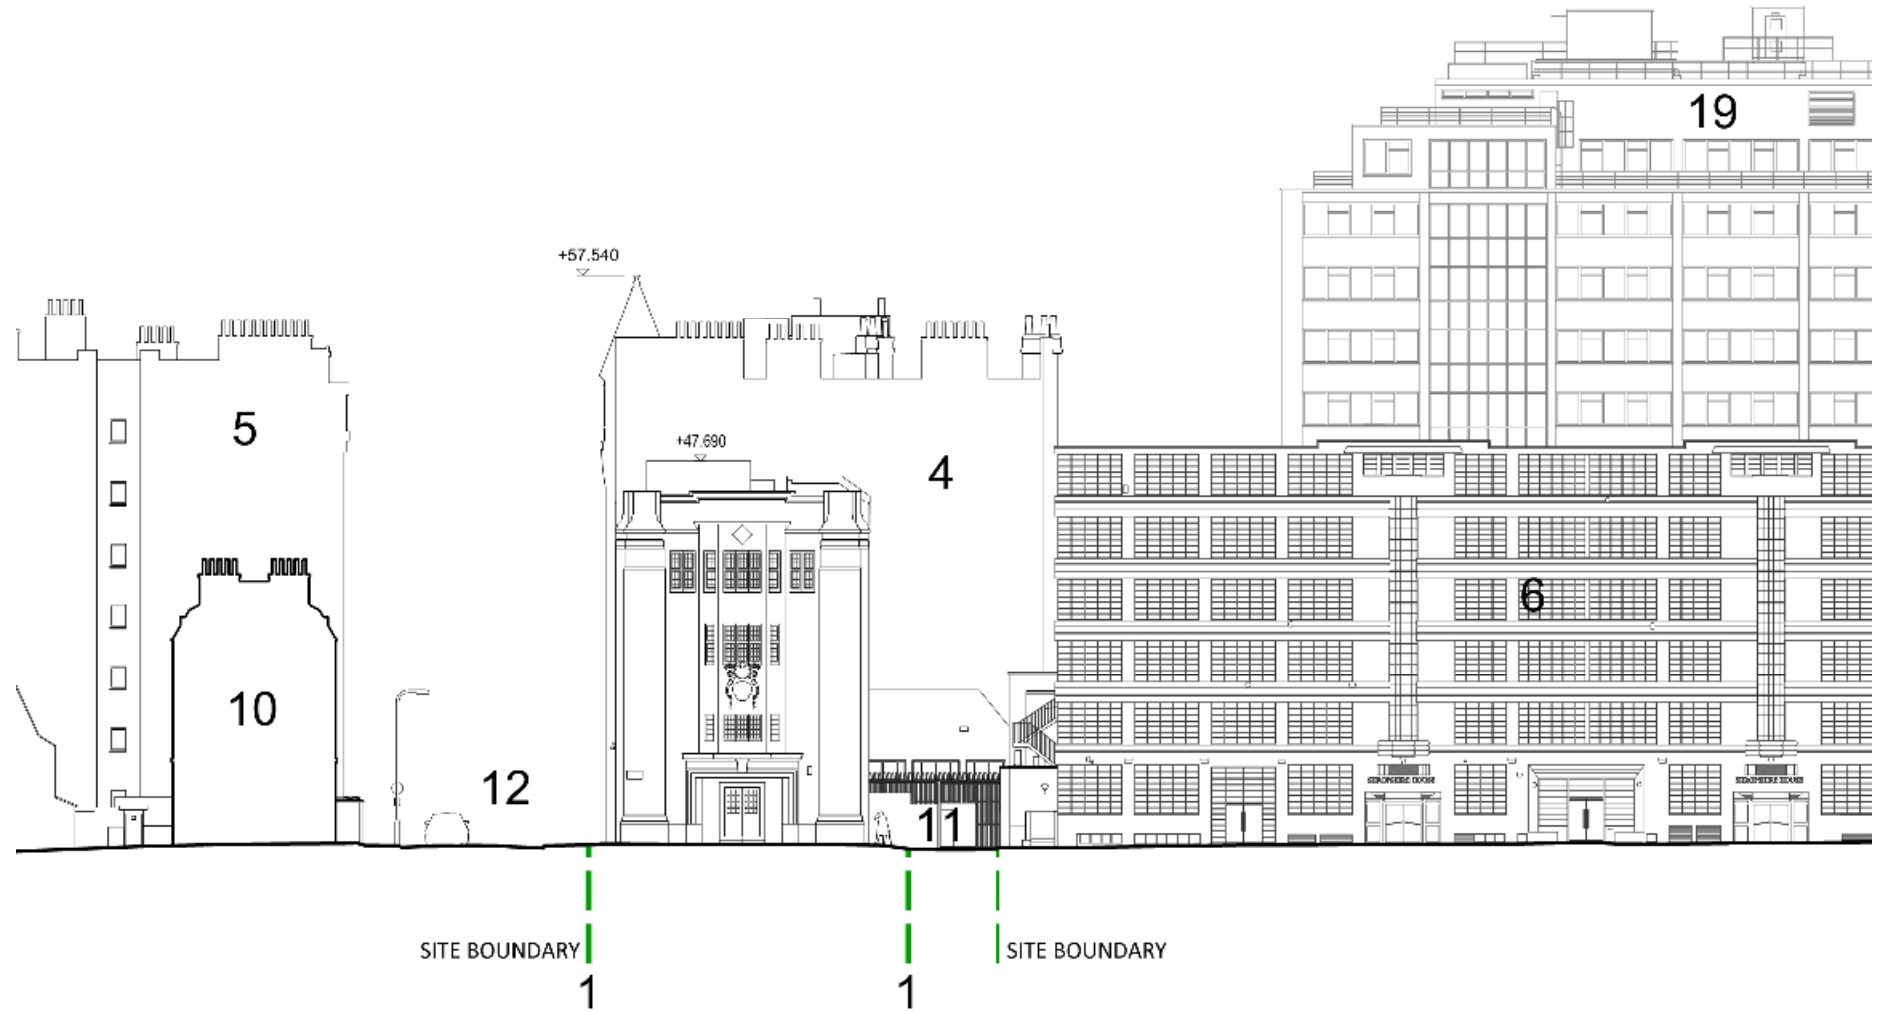

	<p>Application No: 2015/1281/P</p> <p>Former Royal Ear Hospital and Former Student Union Building, Capper Street / Huntley Street</p> <p>London, WC1 E 6AP</p>	<p>Scale: 1:1250</p> <p>Date: 22-May-15</p>	<p>N</p> 
<p>This map is reproduced from Ordnance Survey material with the permission of Ordnance Survey on behalf of the Controller of Her Majesty's Stationery Office, © Crown Copyright. Unauthorised reproduction infringes Crown copyright and may lead to prosecution or civil proceedings.</p>			

Aerial view looking west (in context)

Aerial view looking west

Existing Huntley St elevation

Existing Capper St elevation

Existing rear elevation

Existing section through Student Union building

Existing section through former Ear Hospital building

Site location

Existing lower ground floor

Existing ground floor

Proposed basement -3

Proposed basement -2

Proposed basement -1

Proposed ground floor

Proposed 1st floor

LEVEL 01

Proposed typical upper floor

Proposed roof level with terrace

Proposed section AA

Proposed section BB

Proposed Copper St elevation

Illustrative image: Huntley St elevation

Illustrative image: Huntley St entrance