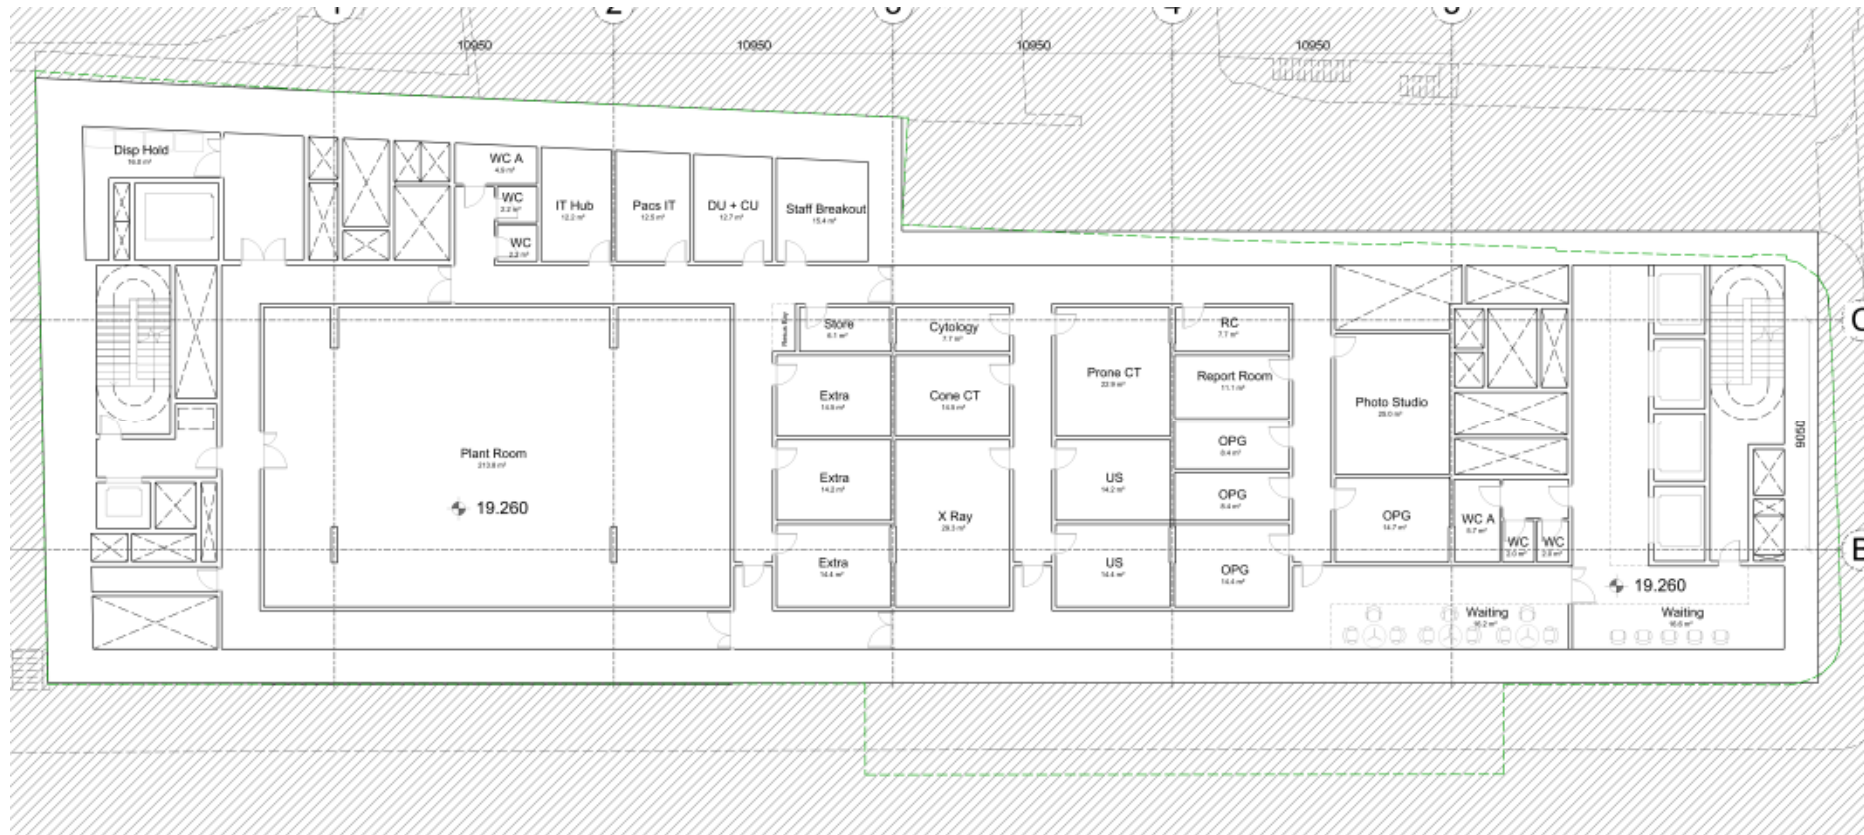

Aerial view looking west (in context)

Aerial view looking west

Existing Huntley St elevation

Existing Capper St elevation

Existing rear elevation

Existing section through Student Union building

Existing section through former Ear Hospital building

Site location

Existing lower ground floor

Existing ground floor

Proposed basement -3

Proposed basement -2

Proposed basement -1

Proposed ground floor

Proposed 1st floor

LEVEL 01

Proposed typical upper floor

Proposed roof level with terrace

Proposed section AA

Proposed section BB

Proposed Copper St elevation

Illustrative image: Huntley St elevation

Illustrative image: Huntley St entrance