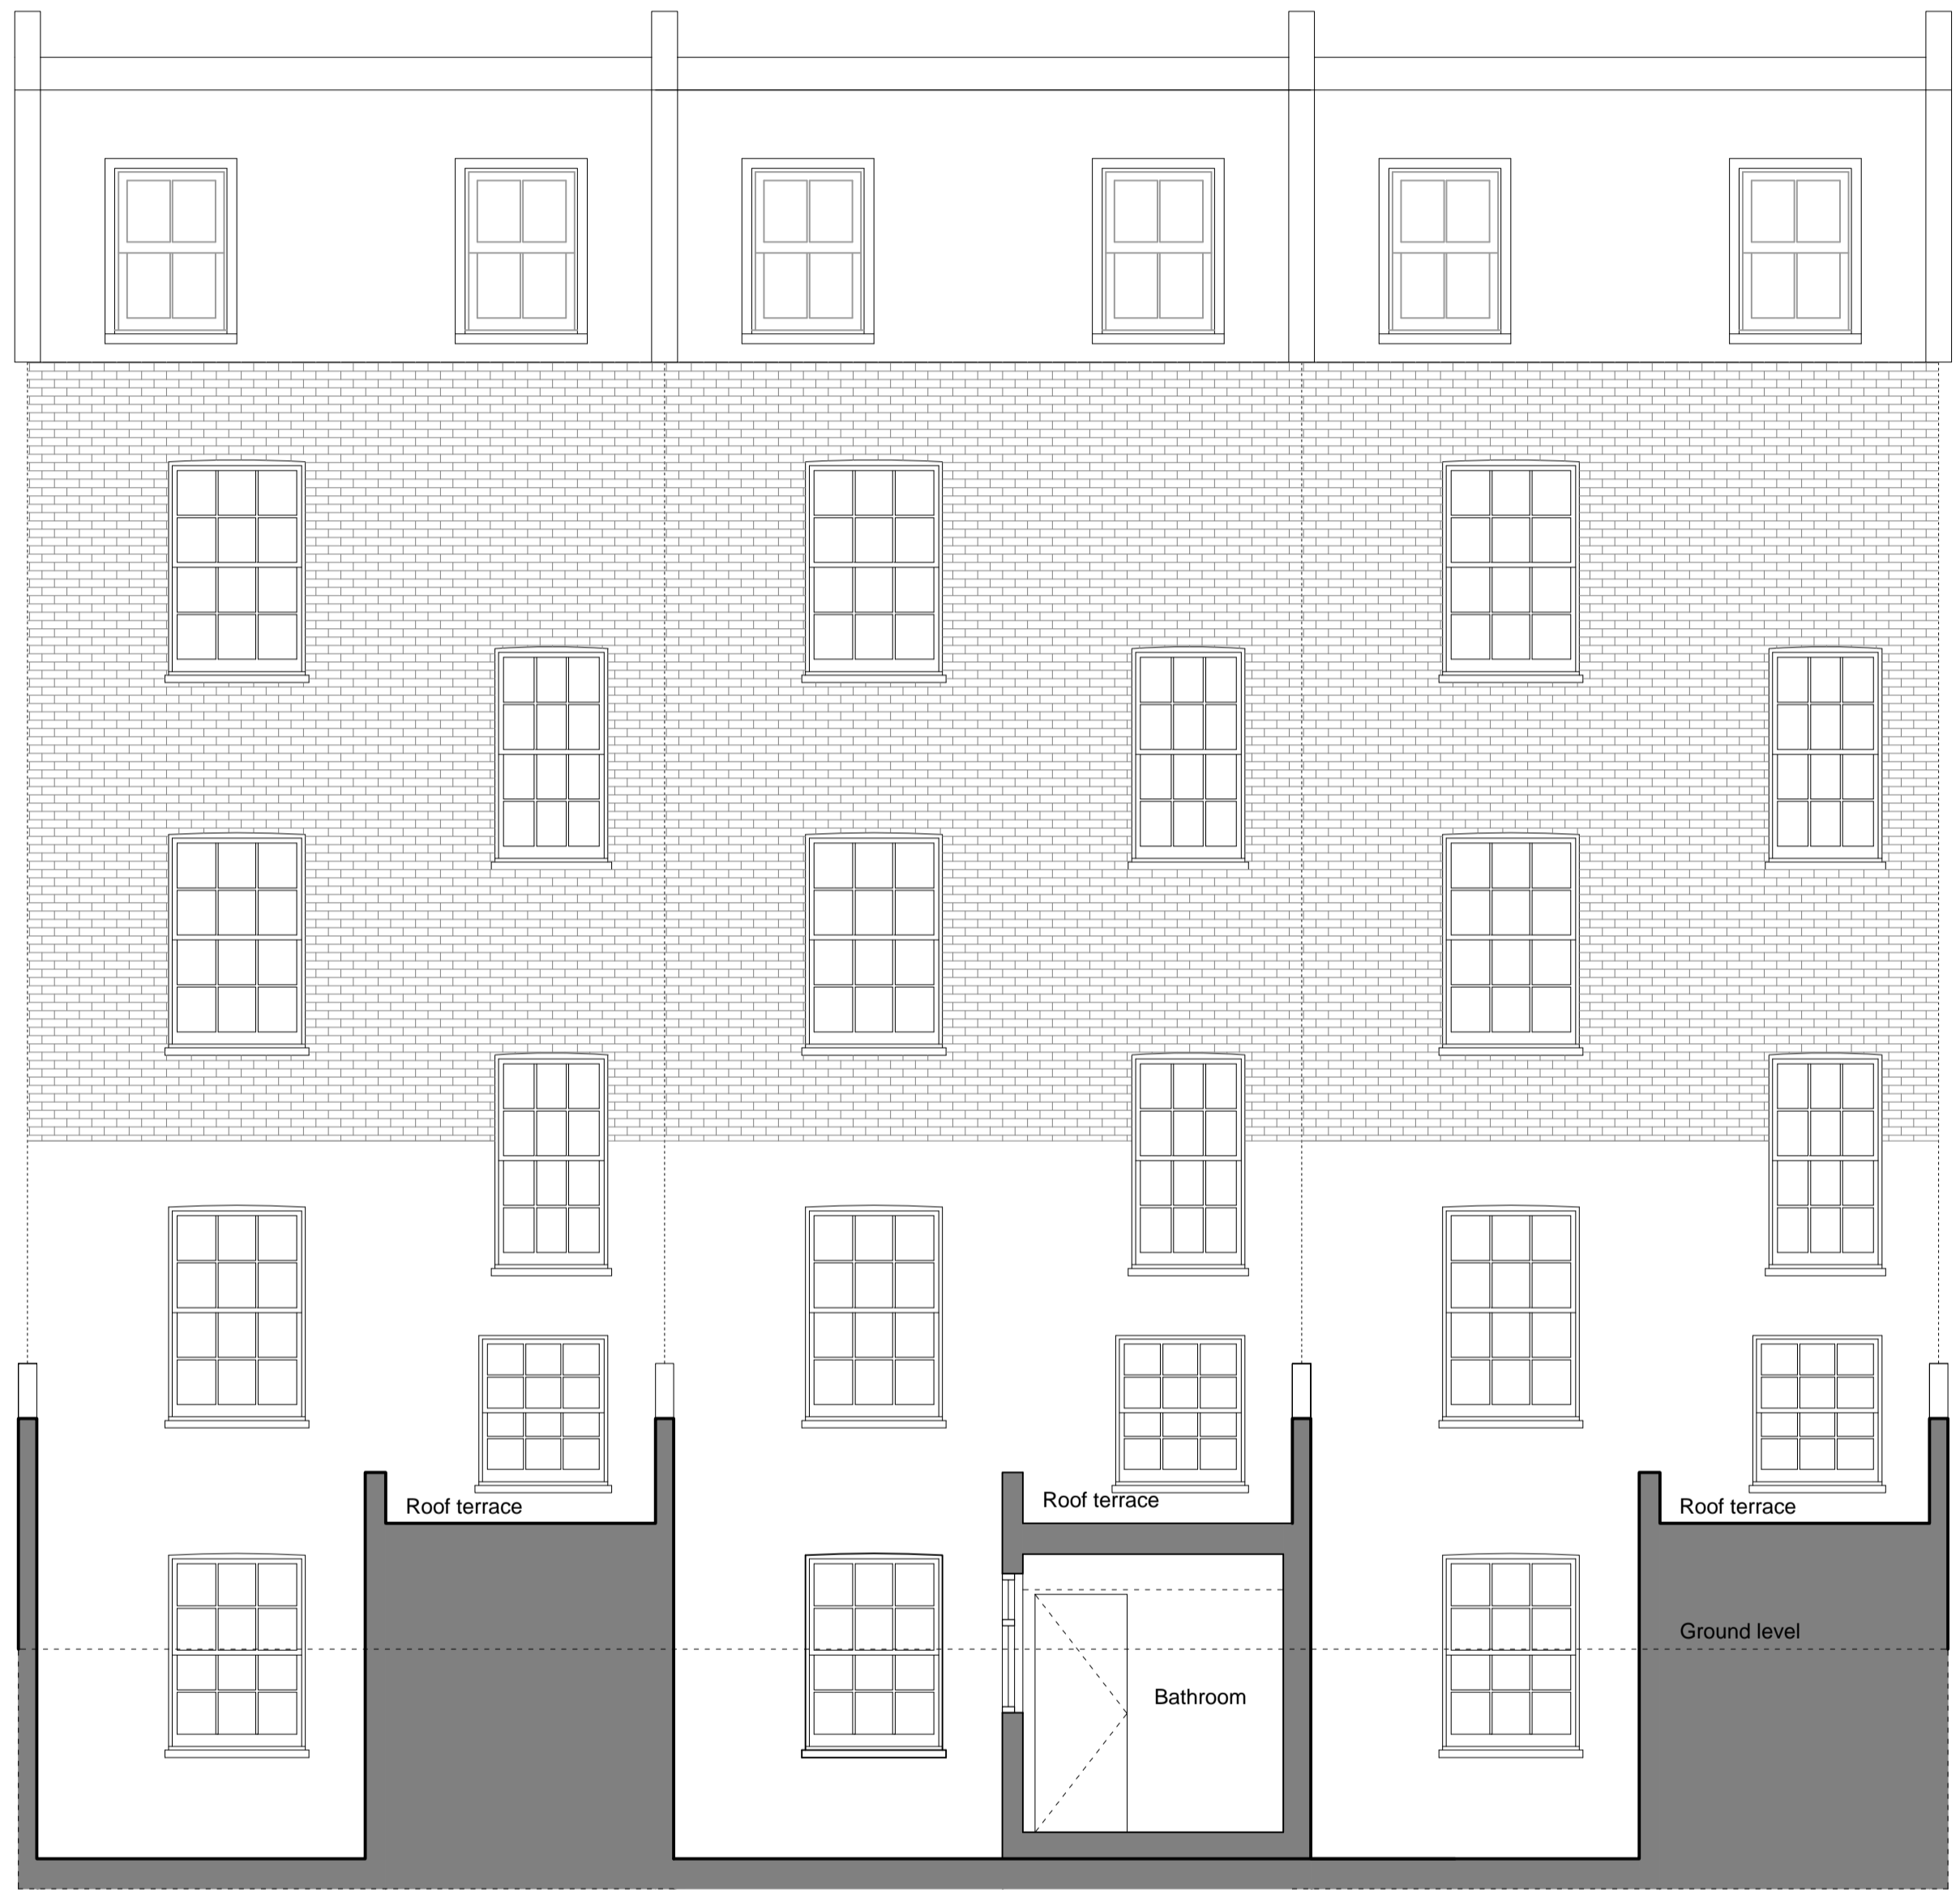

Section DD

JAN KATTEIN ARCHITECTS
www.jankattein.com / info@jankattein.com
277 New North Road / London N1 7AA / UK / +44 (0)20 7704 0604

Notes
Do not scale from this drawing.
Report any discrepancies.
Copyright owned by Jan Kattein Architects.

28 05 15 Rev. B Planning, listed building & freeholder consent.
12 02 15 Rev. A Planning permission & listed building consent.

Project Name **27a Burton Street**

Project Number **067**

Drawing Name **Existing Sections CC DD**

Drawing Number	003	Revision	B

Scale **1:50** Date **12 01 15**

Drawing Status **Planning**