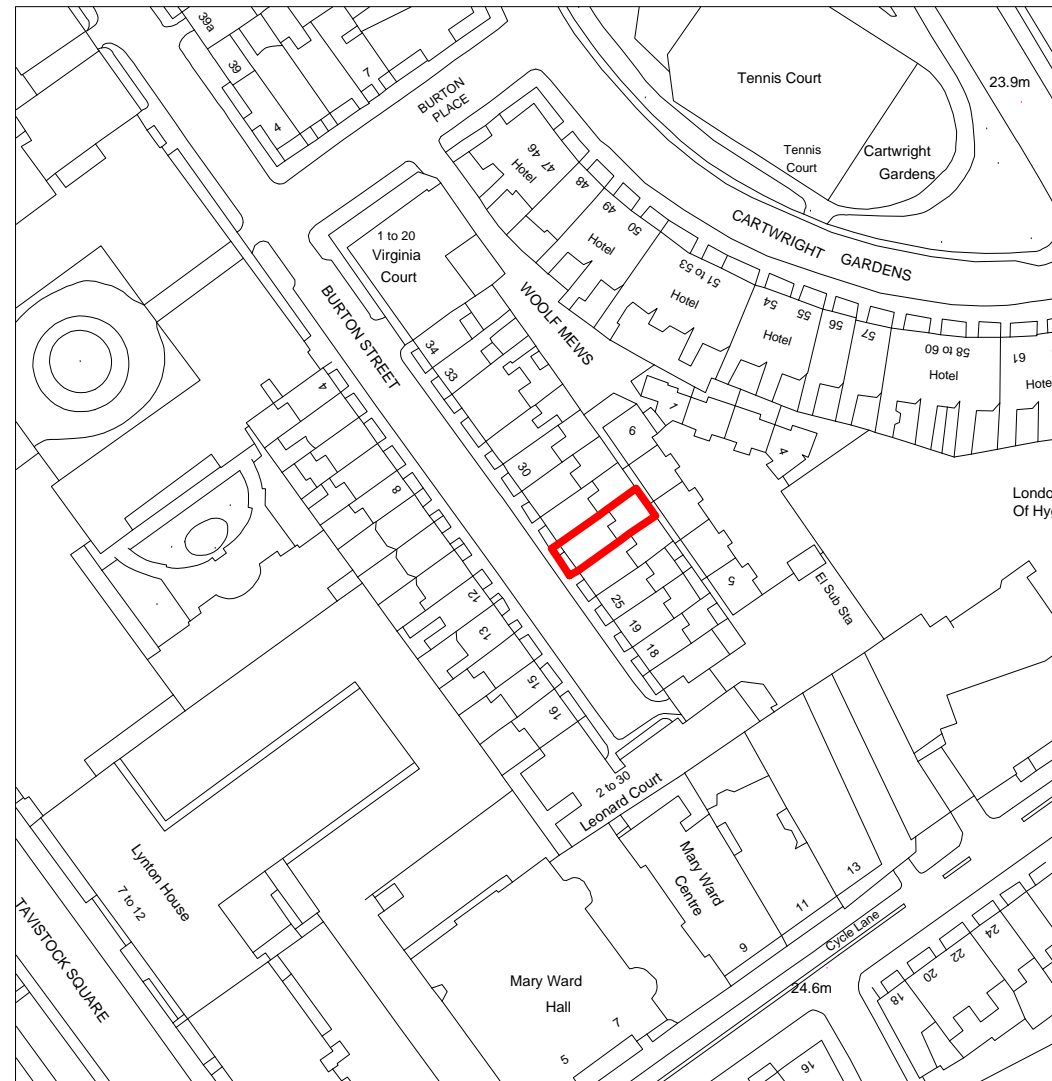

28 05 15 Rev A Planning, listed building & freeholder consent.

Project Name **27a Burton Street**

Project Number **067**

Drawing Name **Existing site plan**

Drawing Number	001	Revision	A
----------------	------------	----------	----------

Scale	1:1250	Date	12 02 15
-------	---------------	------	-----------------

Drawing Status **Planning**

1inch = 25.4mm, 1ft = 304.8mm