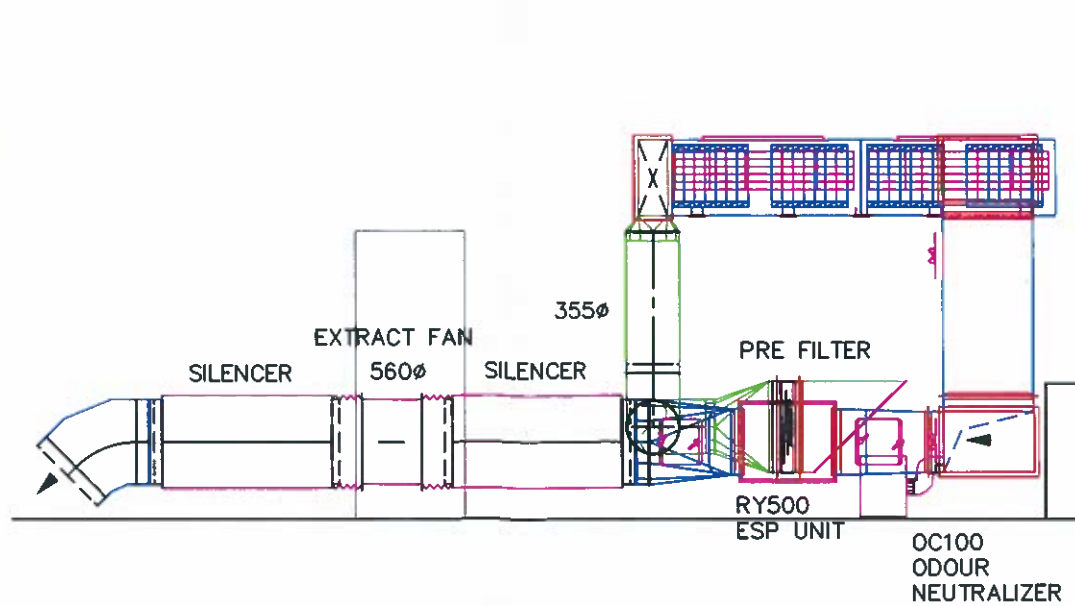

SECTION ON ARROW A

SECTION ON ARROW B

SILENCERS 22dba 69dba@3m

Extract Fan	SPP560/4-1	1phase	2.39m ³ /s @ 250pa	5.6FLC	1ph-3PHASE INVERTER
Supply Fan	EL355E201	1phase	1.3m ³ /s @ 200pa	5.2FLC	1ph CONTROLLER

CONCEPT

CLIENT:

PROJECT:
CALTHORPE ARMS

ITEM:
PROPOSED KITCHEN
CANOPY

DATE: 20/01/15 SCALE: 1:50@A3

DRG NO: CCF04071-01 REV: 1

DO NOT SCALE DRAWN BY: RE