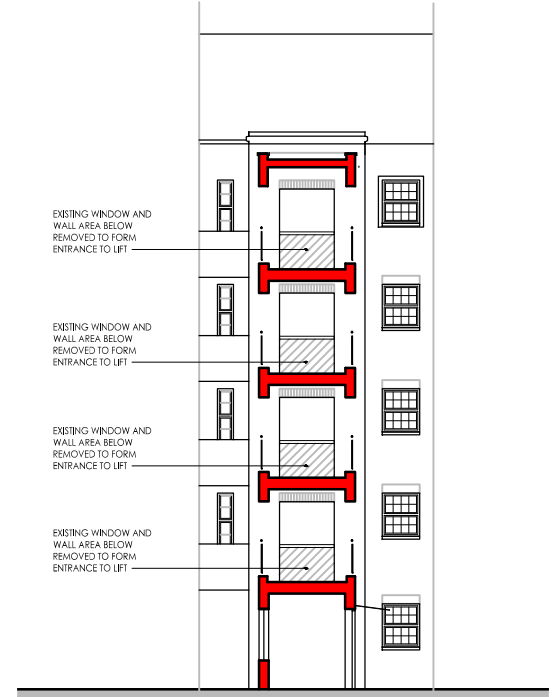

3713 SIDNEY ESTATE
ST NICHOLAS FLATS ALDENHAM STREET
PROPOSED NEW LIFT -
NEW ELEVATIONS AND SECTIONS

ELEVATION TO ALDENHAM STREET

SECTION B

SECTION A

NEW WEST SIDE ELEVATION

NEW EAST SIDE ELEVATION