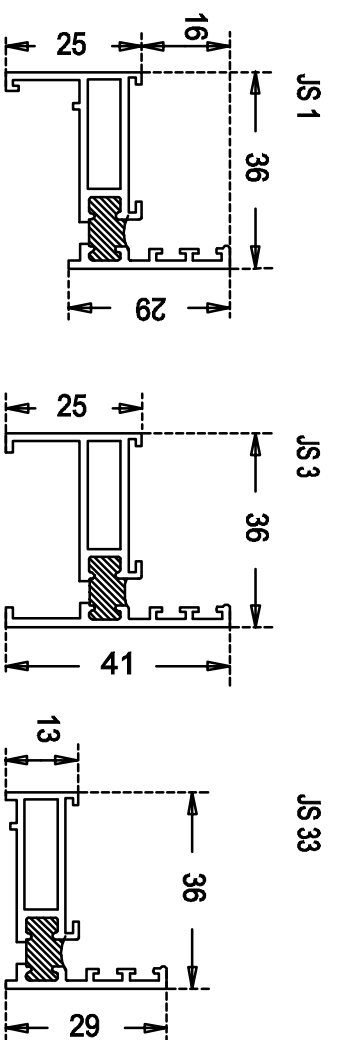

Benenden Casement Window : Series 1

JS3 plus Frame Extender
with fitted trickle vent

Outer Frame Options

Reduce dimension marked with an * by 12mm when using JS33 Frame
Dimensions shown in brackets are for a typical steel window