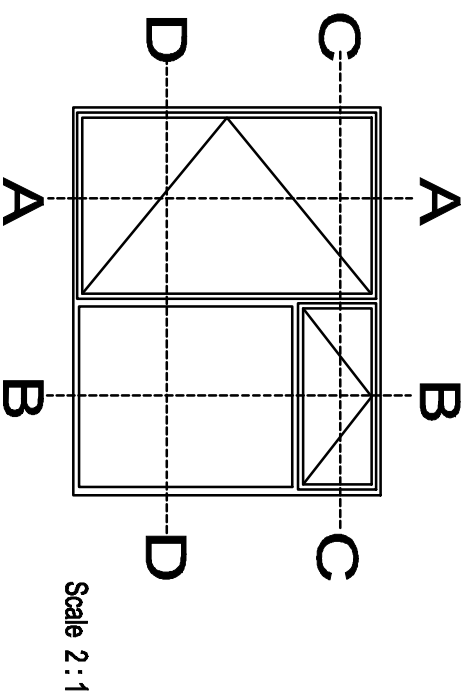

Benenden Casement Window : Series 1

JS3 plus Frame Extender
with fitted trickle vent

Outer Frame Options

Reduce dimension marked with an * by 12mm when using JS33 Frame
Dimensions shown in brackets are for a typical steel window