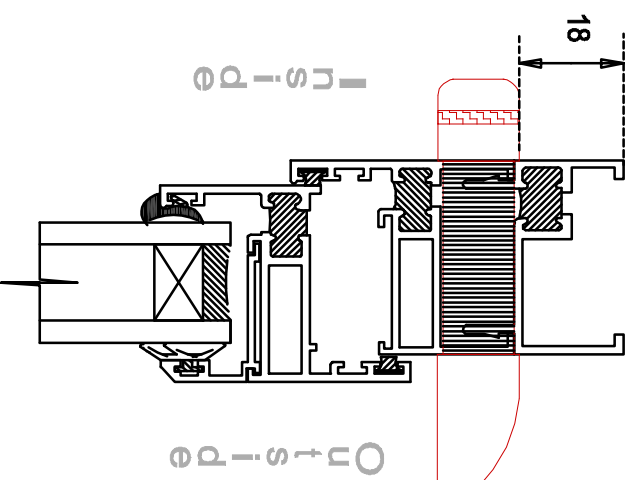

Benenden Casement Window : Series 1

JS3 plus Frame Extender
with fitted trickle vent

Outer Frame Options

Reduce dimension marked with an * by 12mm when using JS33 Frame
Dimensions shown in brackets are for a typical steel window