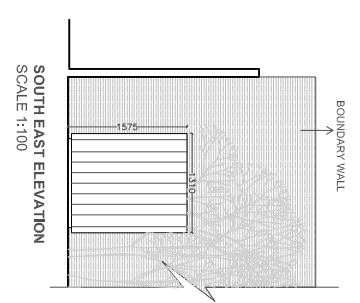

drawing  
**Proposed AC Enclosure  
Top View and Side View**

initial issue date  
**05.05.2015**

scale  
**1:100 @ A3**

job no  
**RWD121**

drawing No  
**RWD121\_PA\_102**

revised  
**-**

**PROPOSED TOP VIEW**  
SCALE 1:100