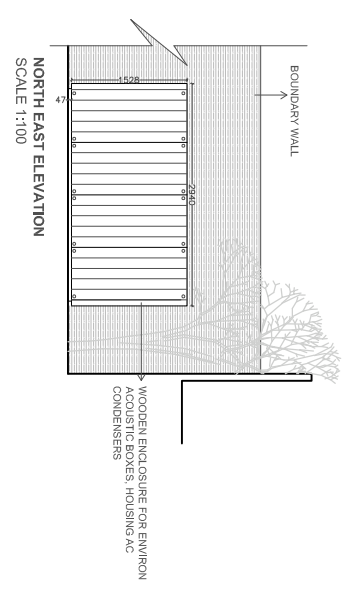

drawing  
**Proposed AC Enclosure  
Top View and Side View**

initial issue date  
**05.05.2015**

scale  
**1:100 @ A3**

job no  
**RWD121**

drawing No  
**RWD121\_PA\_102**

revised  
**-**

**PROPOSED TOP VIEW**  
SCALE 1:100