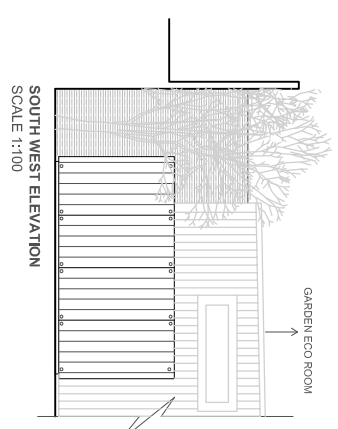

drawing  
**Proposed AC Enclosure  
Top View and Side View**

initial issue date  
**05.05.2015**

scale  
**1:100 @ A3**

job no  
**RWD121**

drawing No  
**RWD121\_PA\_102**

revised  
**-**

**PROPOSED TOP VIEW**  
SCALE 1:100