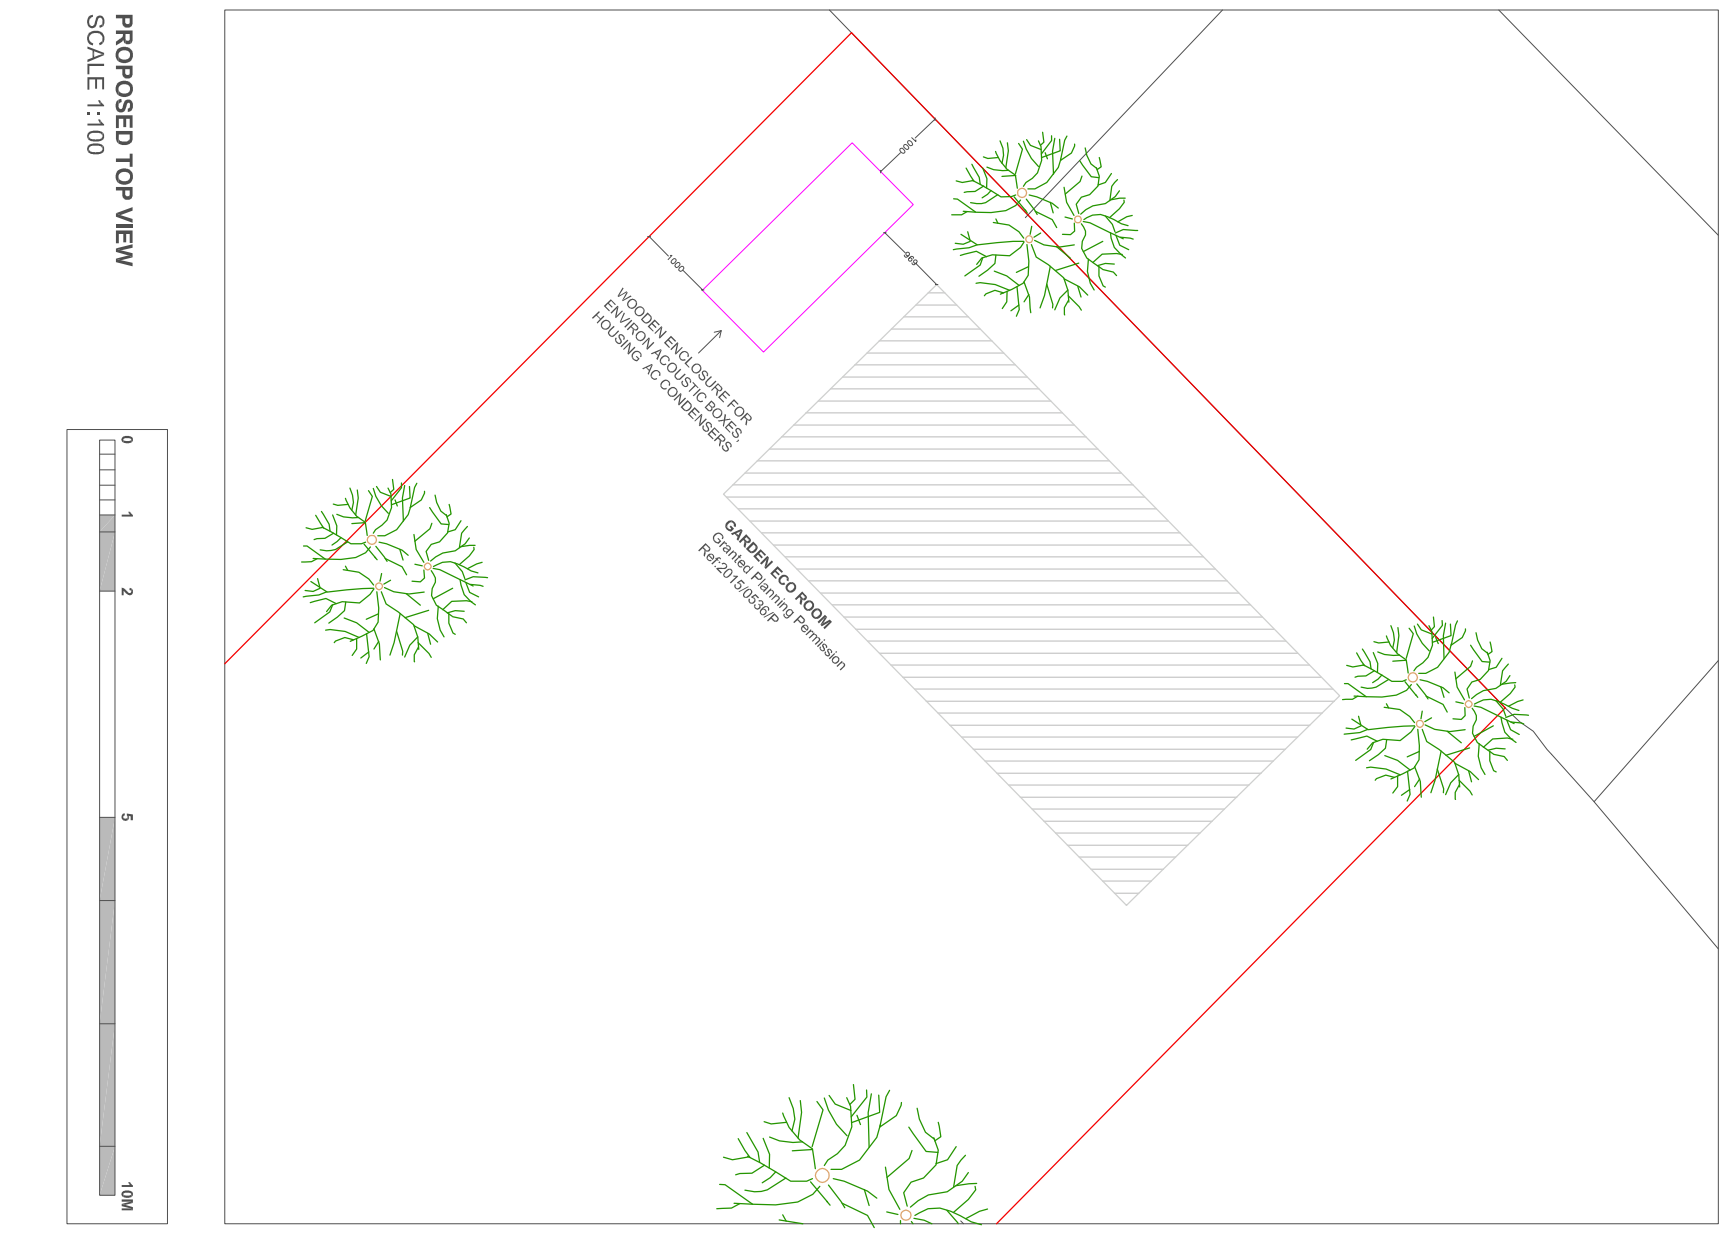

This drawing is the property of Roselind Wilson Design  
Do not scale from this drawing, all dimensions must be  
checked on site before any works are undertaken

**DRAWINGS NOT FOR CONSTRUCTION**

Revision	Date	Notes

drawing  
**Proposed AC Enclosure  
Top View and Side View**

initial issue date  
**05.05.2015**

scale  
**1:100 @ A3**

job no  
**RWD121**

drawing No  
**RWD121\_PA\_102**

revised  
**-**

**PROPOSED TOP VIEW**  
SCALE 1:100