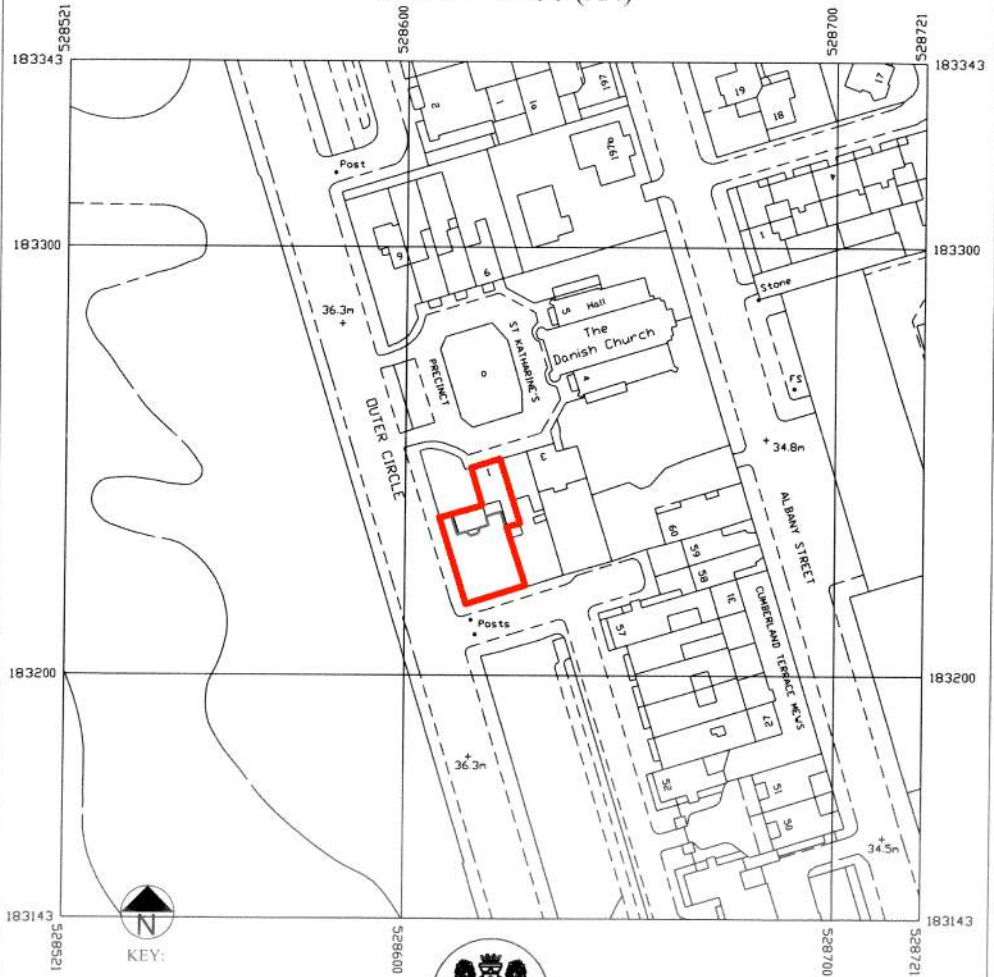

SITE LOCATION PLAN  
1St. Katherine's Place, LONDON  
NW1 4HH

SCALE: 1:1250 (A4)

KEY:

Site Outline

CHARLES BRICE LTD

95 YORK STREET  
LONDON W1H 4QG

Tel. 020 7491 1932 Fax. 020 7491 1952  
Email: office@charlesbrice.co.uk  
www.charlesbrice.co.uk