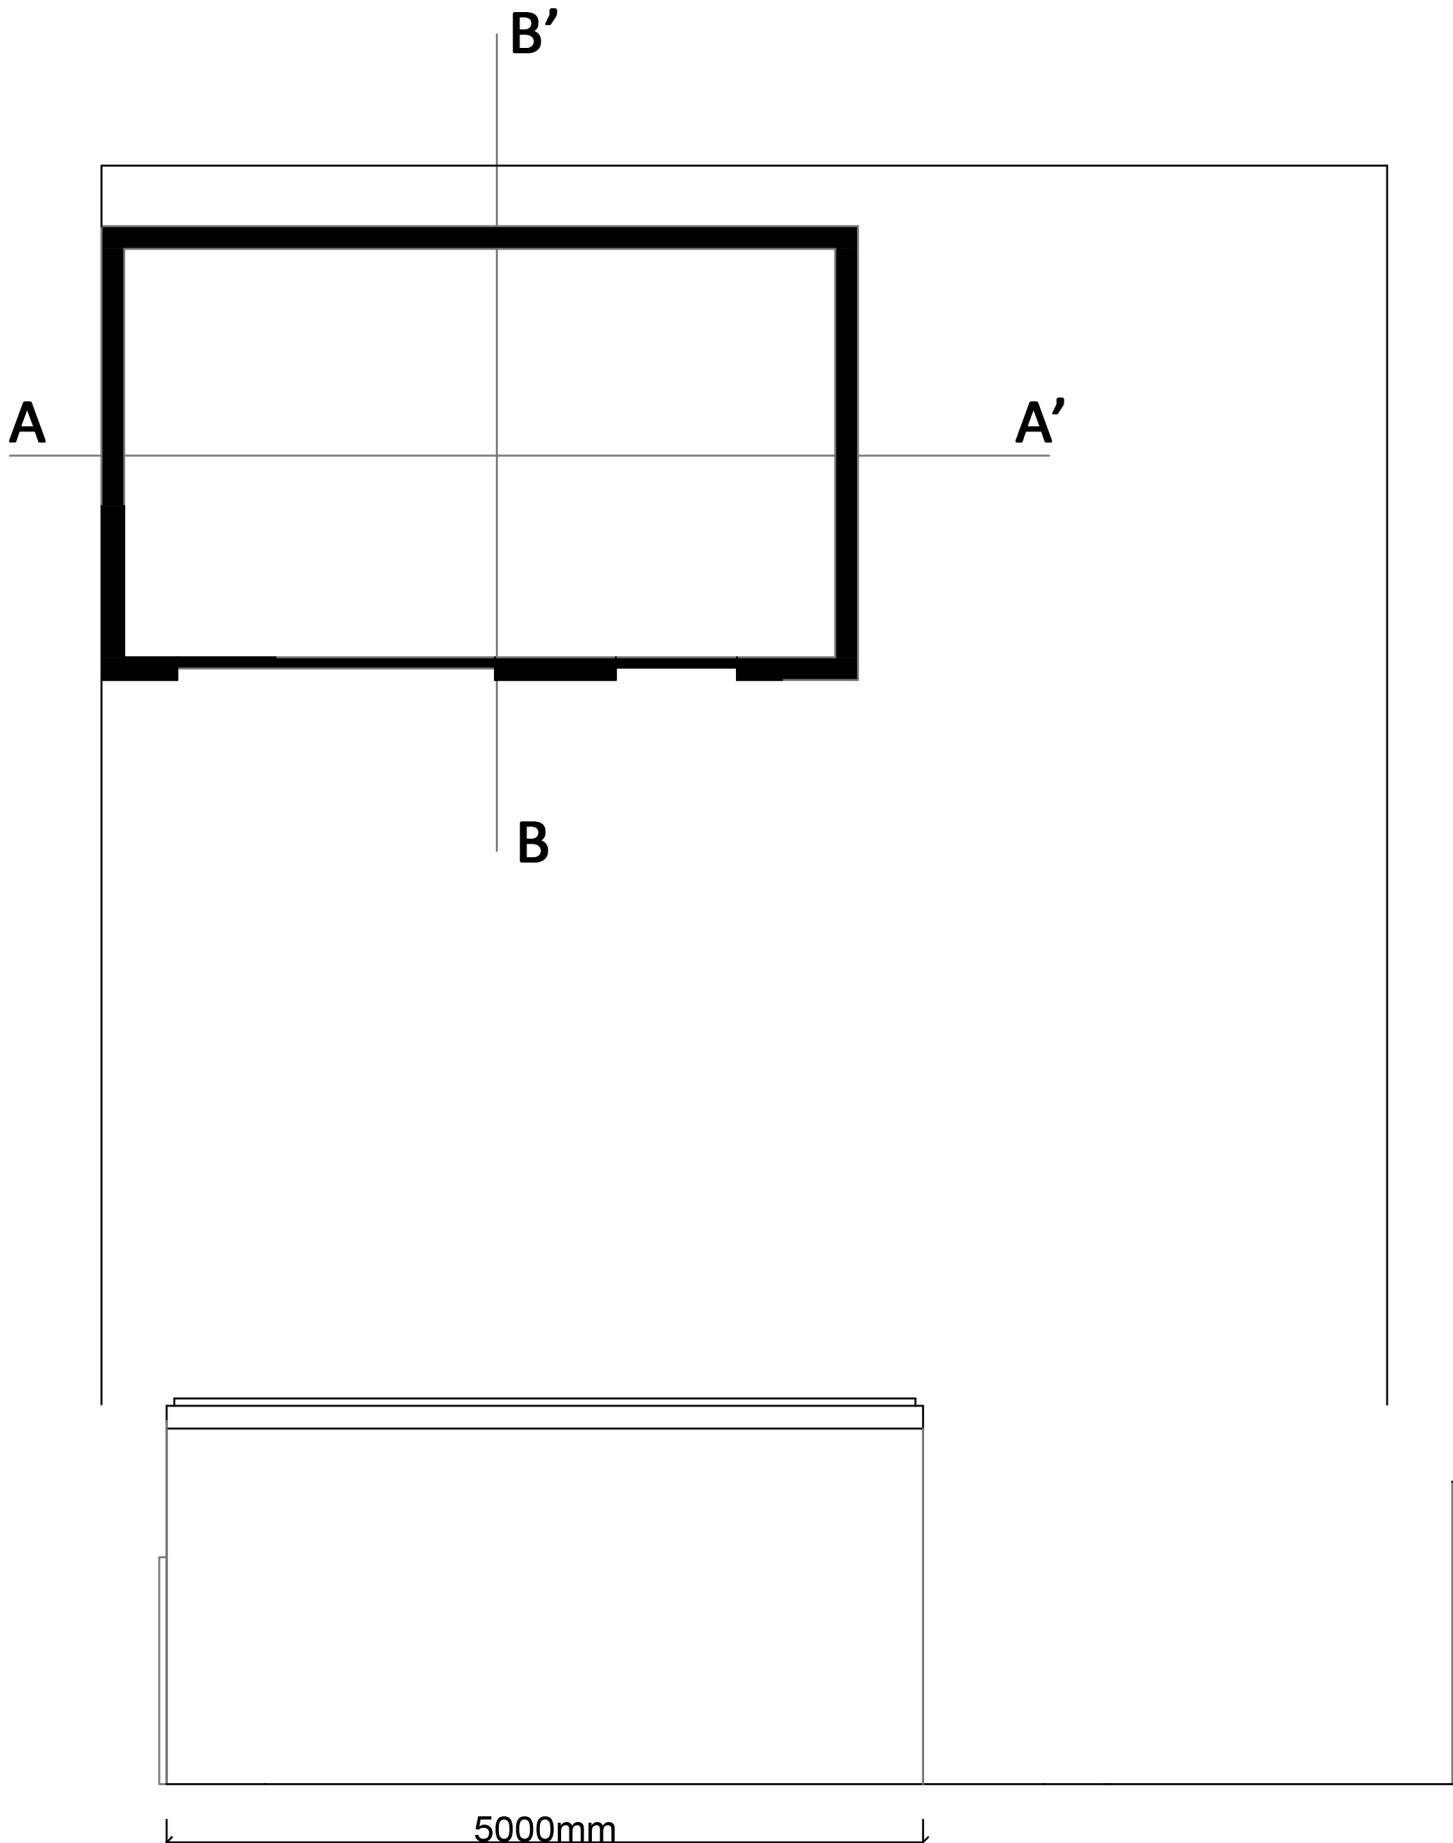

Drawing Title: Proposed Cross Sections - 80 Goldhurst Terrace, NW6 3HS

Cross section B-B' looking across the width of the garden.

Scale:	1:50
ISO Paper Size:	A3
Drawing Reference:	LGR 005 V1
Drawing Date:	06/05/2015

Cross section A-A' looking towards the back of the garden.