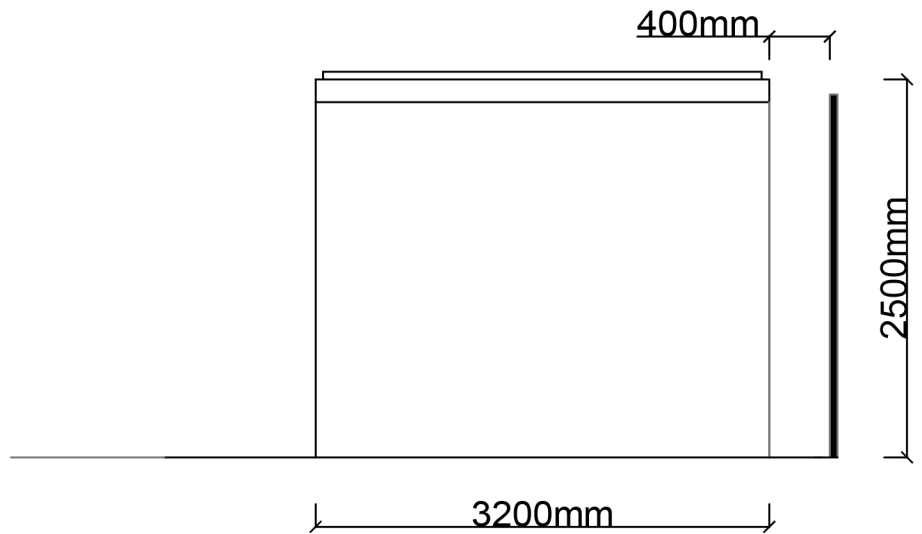

Drawing Title: Proposed Cross Sections - 80 Goldhurst Terrace, NW6 3HS

Cross section B-B' looking across the width of the garden.

Scale:	1:50
ISO Paper Size:	A3
Drawing Reference:	LGR 005 V1
Drawing Date:	06/05/2015

Cross section A-A' looking towards the back of the garden.