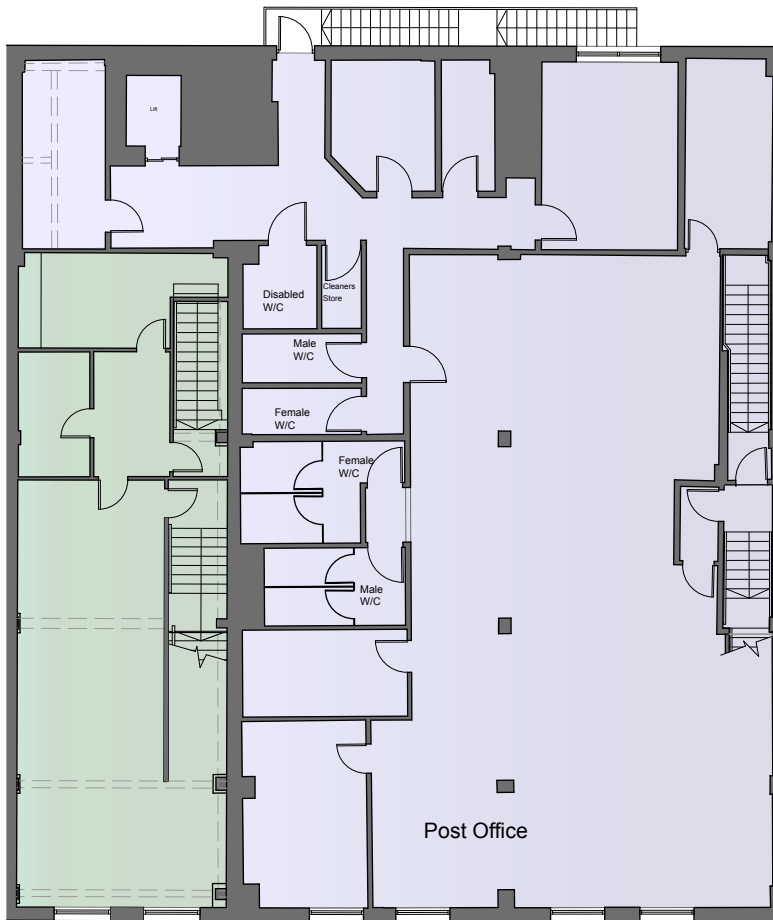

000 - GROUND FLOOR PLAN
 As Existing
 1:200@A4

SILVER&CO

Intelligent Inspired Design

8 Disney Street London SE1 1JF
 t +44 (0)20 7357 6759 design@silv.co.uk www.silv.co.uk

CAMDEN HIGH STREET

Flat Roof

001 - FIRST FLOOR PLAN
 As Existing
 1:200@A4

SILVER&CO
 Intelligent Inspired Design

8 Disney Street London SE1 1JF
 t +44 (0)20 7357 6759 design@silv.co.uk www.silv.co.uk

Flat Roof

Flat Roof

002 - SECOND FLOOR PLAN
As Existing
1:200@A4

SILVER&CO

Intelligent Inspired Design