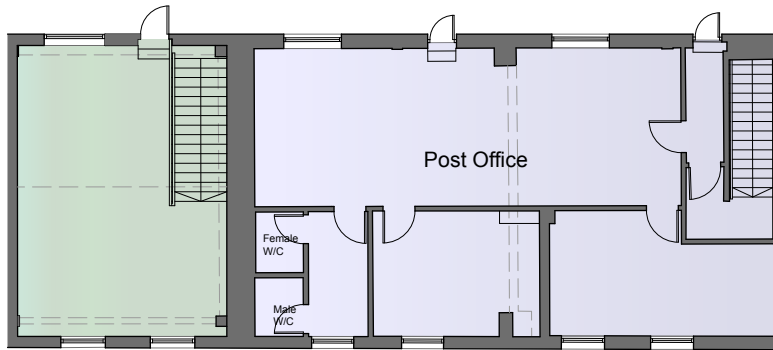

000 - GROUND FLOOR PLAN
 As Existing
 1:200@A4

SILVER&CO

Intelligent Inspired Design

8 Disney Street London SE1 1JF
 t +44 (0)20 7357 6759 design@silv.co.uk www.silv.co.uk

CAMDEN HIGH STREET

Flat Roof

001 - FIRST FLOOR PLAN
 As Existing
 1:200@A4

SILVER&CO
 Intelligent Inspired Design

8 Disney Street London SE1 1JF
 t +44 (0)20 7357 6759 design@silv.co.uk www.silv.co.uk

Flat Roof

Flat Roof

002 - SECOND FLOOR PLAN
As Existing
1:200@A4

SILVER&CO

Intelligent Inspired Design