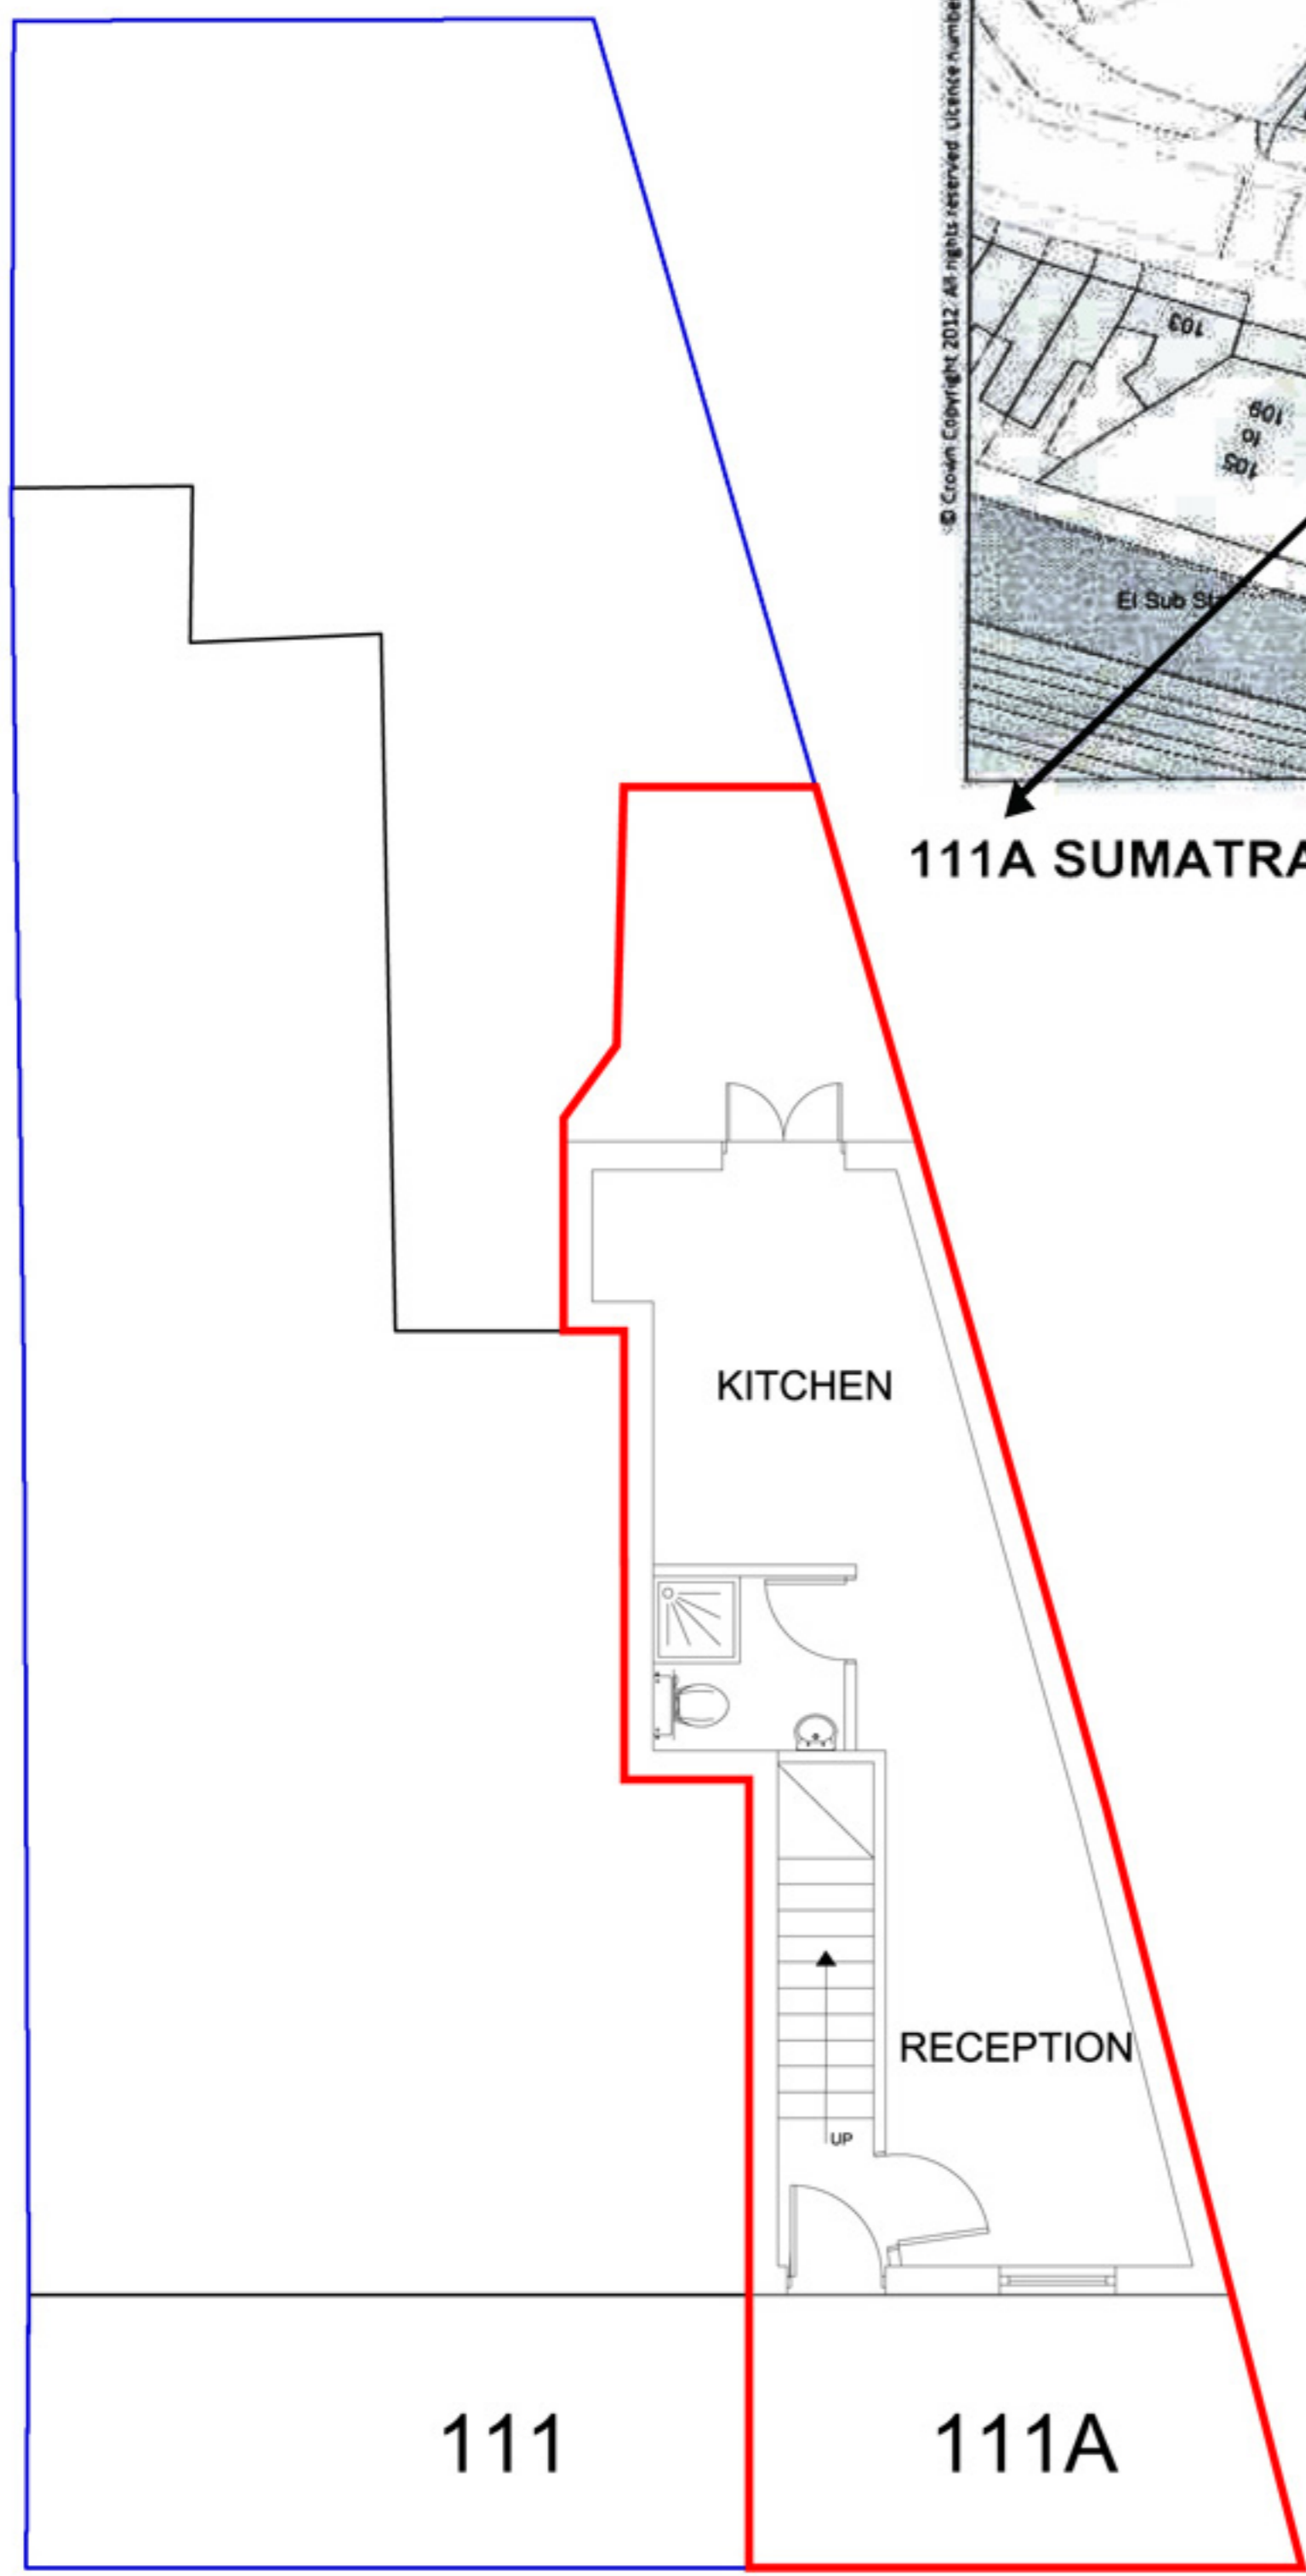

111A SUMATRA ROAD

LOCATION PLAN
SCALE 1:1250
NORTH

111

111A

GROUND FLOOR PLAN
SCALE 1:100@A4

- BORDER AREA 111
- BORDER AREA 111A

PROJECT:
111-A SUMATRA ROAD
LONDON
NW6 1PL