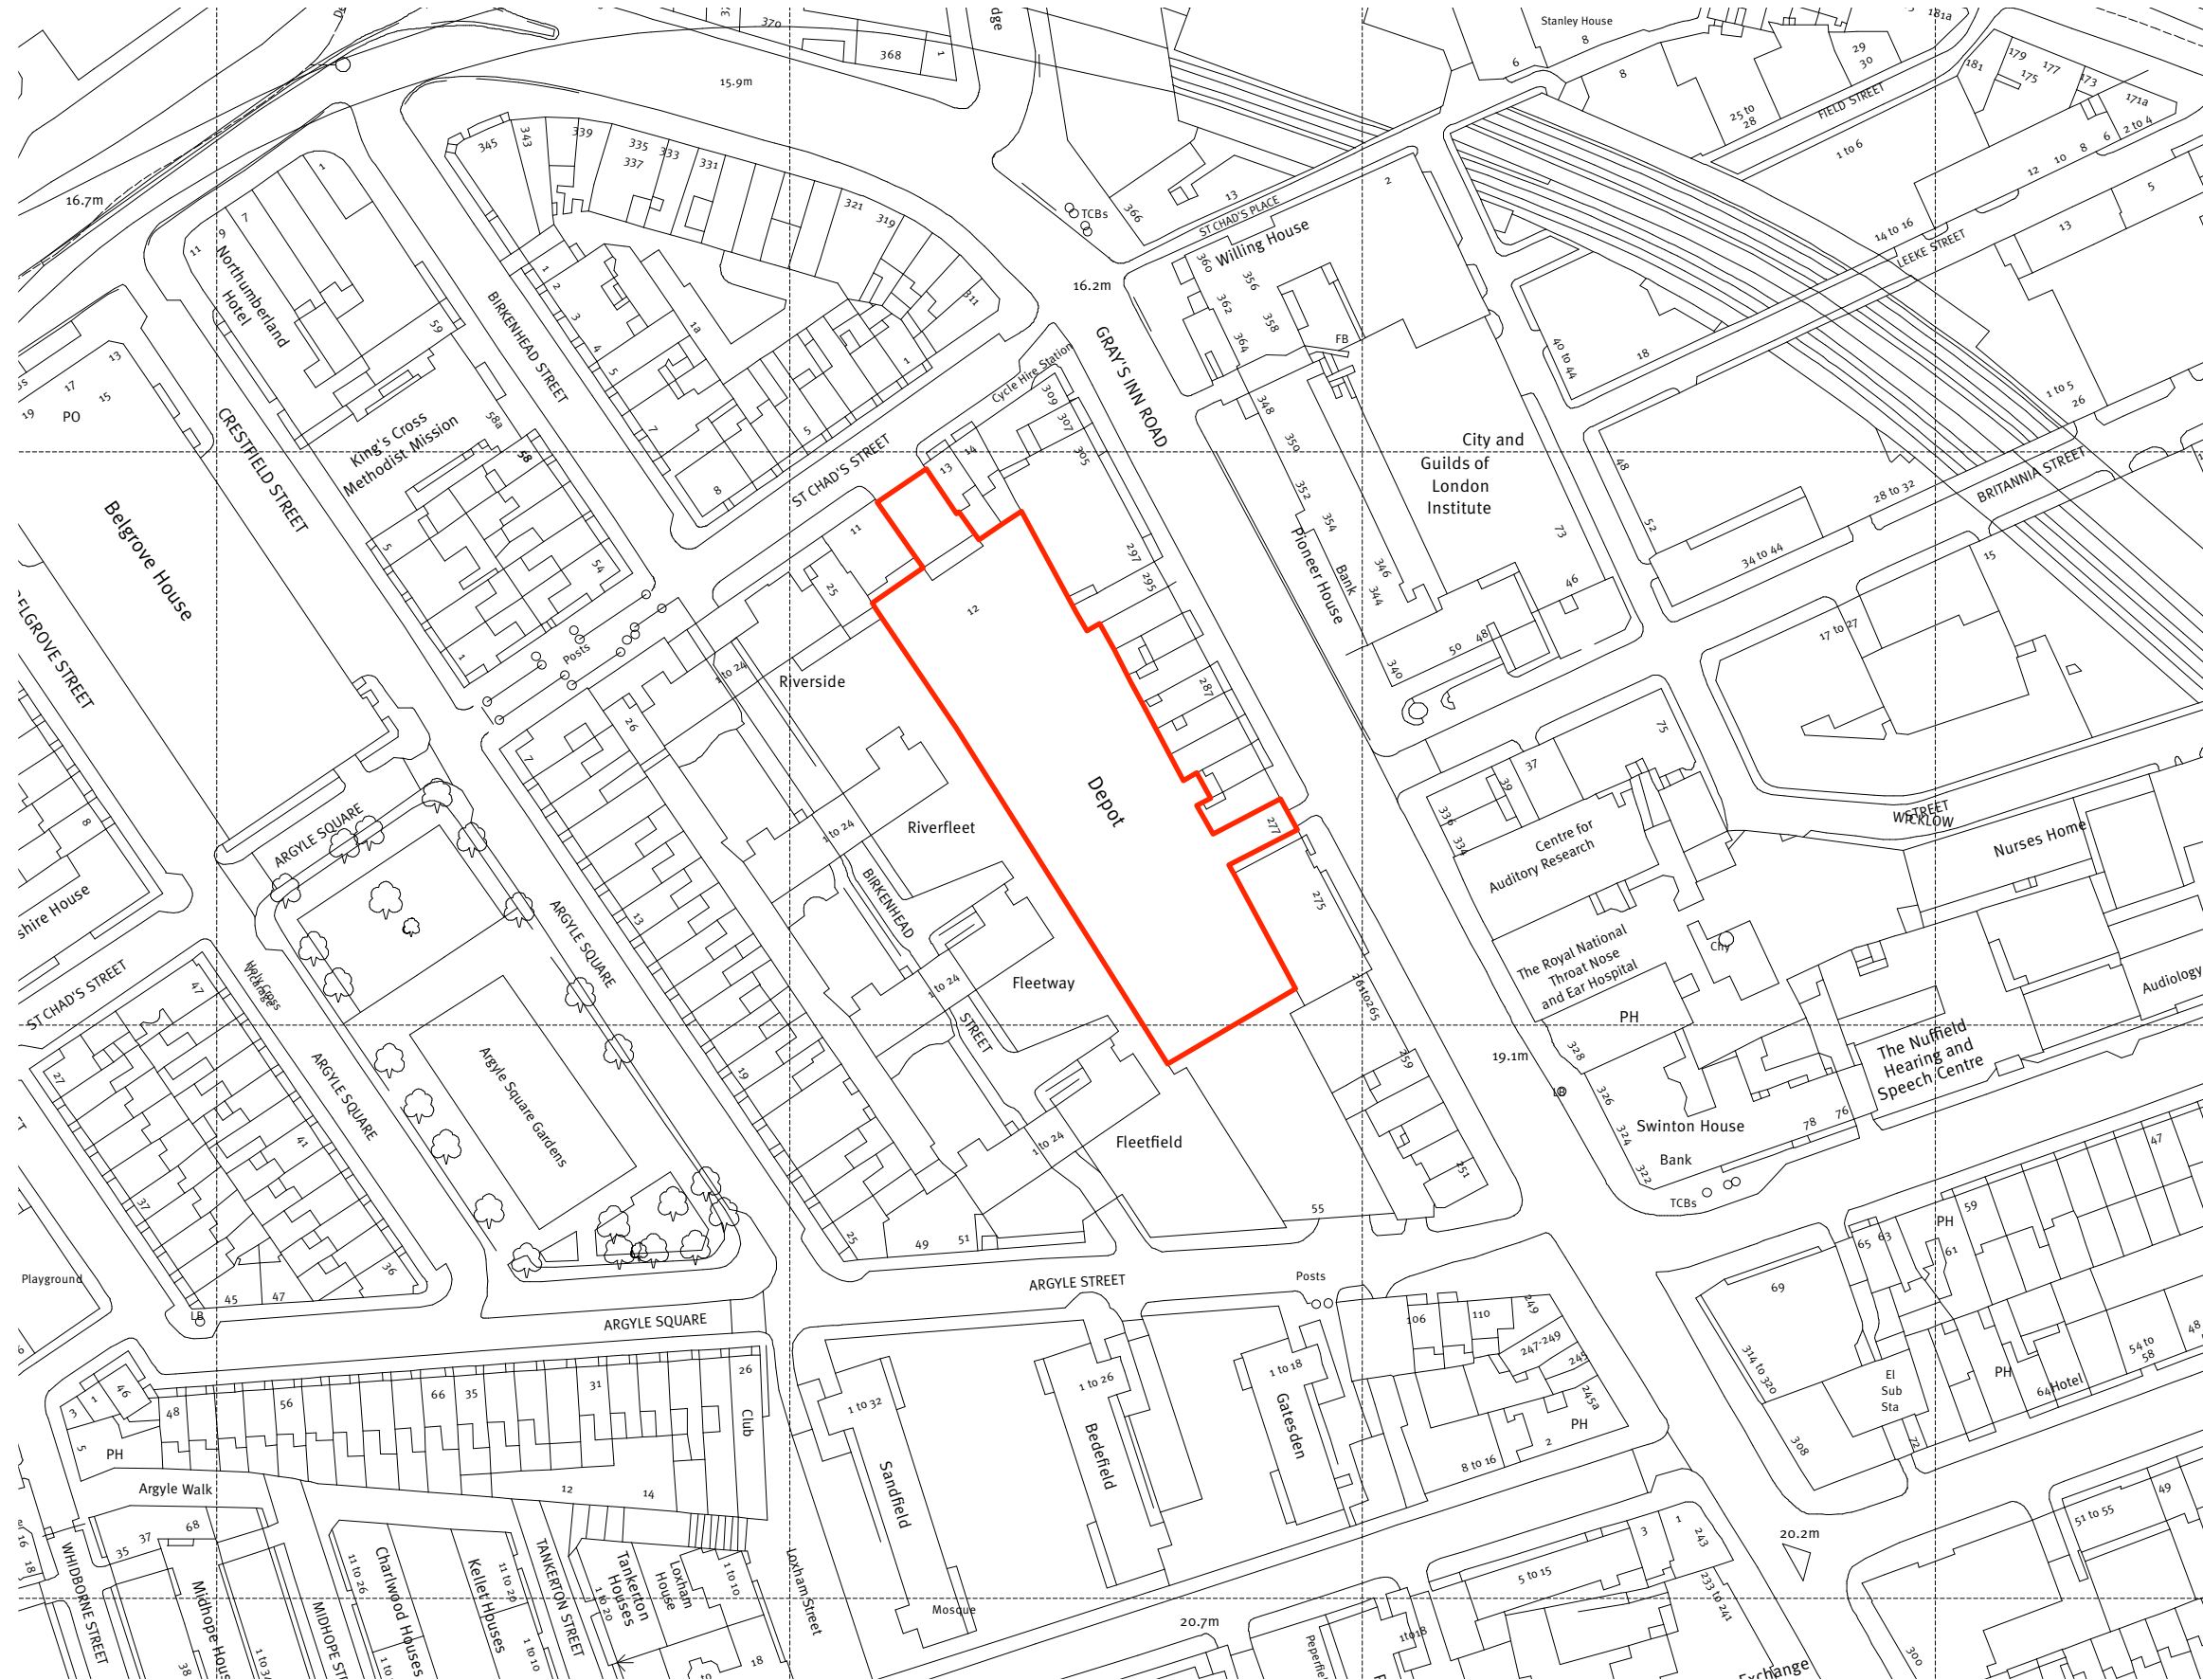

# 277 GRAYS INN ROAD - LOCATION PLAN

Project:  
277a Grays Inn Road  
Drawing:  
Location  
Scale:  
1:1250@A3  
Drawing Number:  
**126 - 0100**  
Date:  
June 2014  
Status:  
**PLANNING**  
Revisions:  
A: 00.00.00 - Revisions