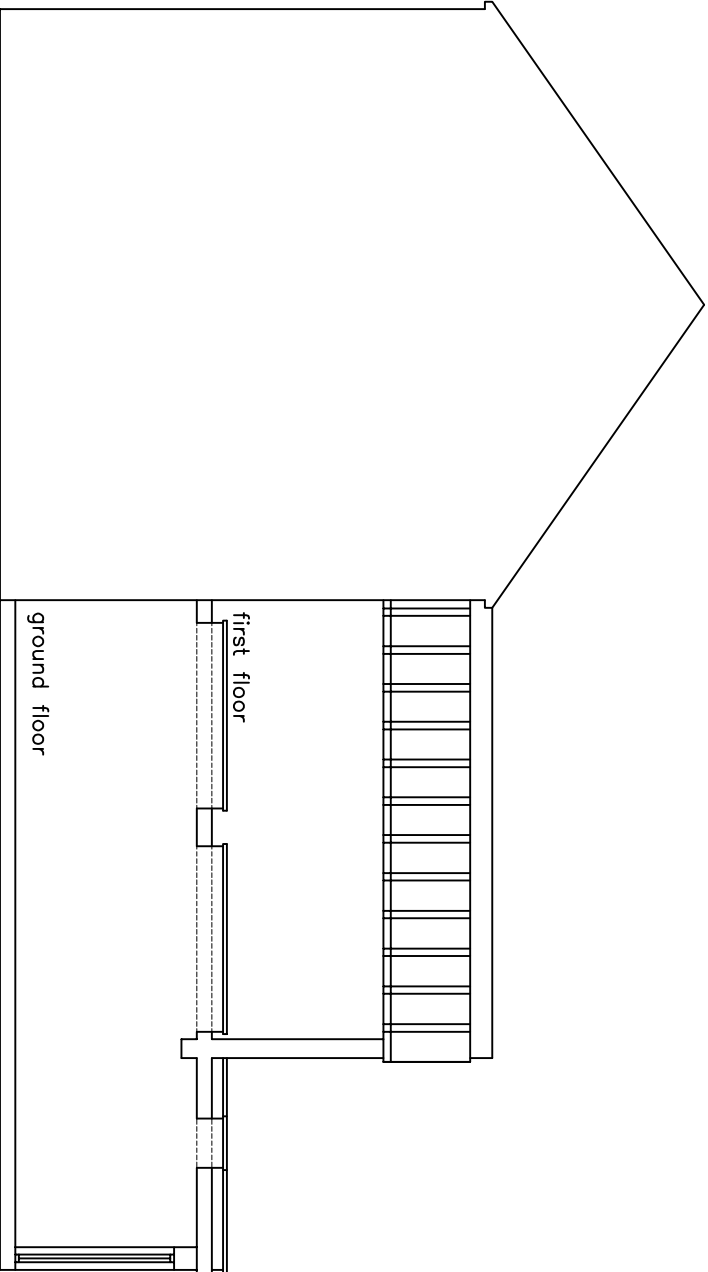

DRAWING NO:
37/01C

AS APPROVED SIDE ELEVATION

AS APPROVED REAR ELEVATION

AS APPROVED SIDE ELEVATION

PROPOSED SIDE ELEVATION - no change

PROPOSED REAR ELEVATION

PROPOSED SIDE ELEVATION - no change

Euston Business Centre
 Regents Place
 338 Euston Road
 London
 NW1 3BT

ADDRESS:
 37 SOLENT ROAD
 LONDON NW6 1TP

DETAILS: SINGLE STOREY REAR EXTENSION	SCALE: 1:100	DATE: MAY 2015
	SIZE: A3	DRAWING NO: 37/02C

Euston Business Centre
Regents Place
338 Euston Road
London
NW1 3BT