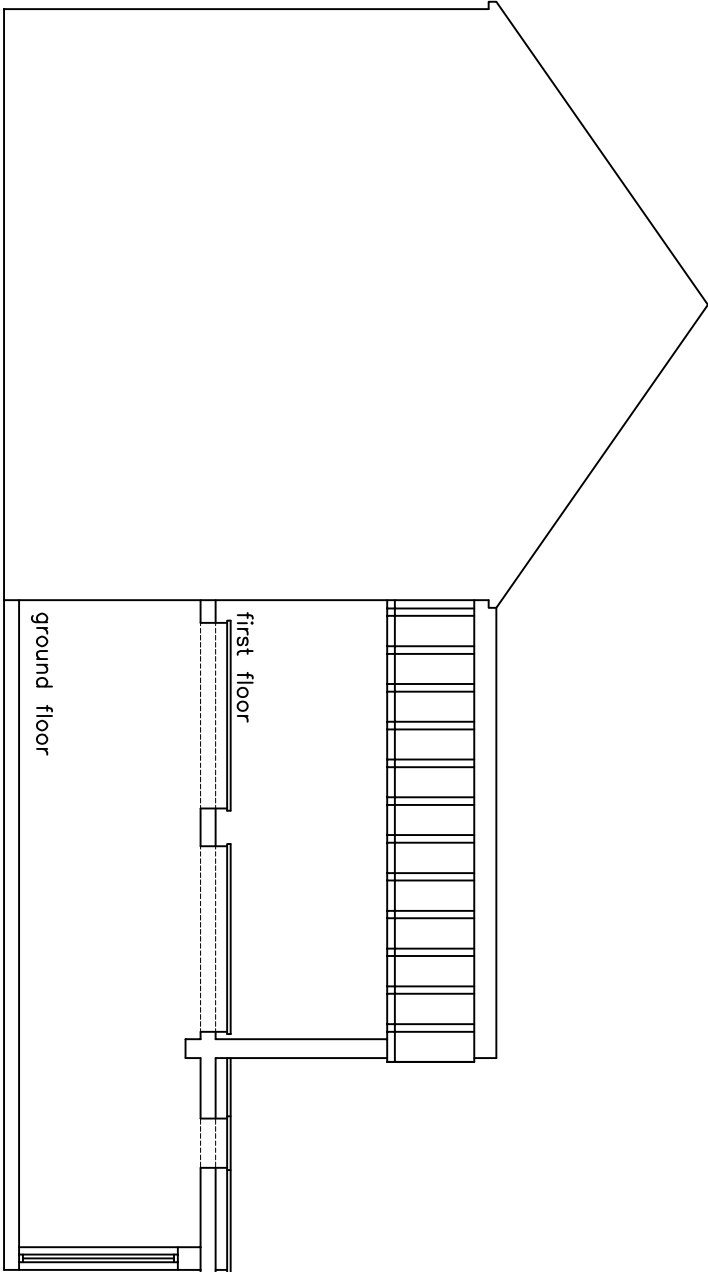

DRAWING NO:
37/01C

AS APPROVED SIDE ELEVATION

AS APPROVED REAR ELEVATION

AS APPROVED SIDE ELEVATION

PROPOSED SIDE ELEVATION - no change

PROPOSED REAR ELEVATION

PROPOSED SIDE ELEVATION - no change

Euston Business Centre
 Regents Place
 338 Euston Road
 London
 NW1 3BT

ADDRESS:
 37 SOLENT ROAD
 LONDON NW6 1TP

DETAILS: SINGLE STOREY REAR EXTENSION	SCALE: 1:100	DATE: MAY 2015
	SIZE: A3	DRAWING NO: 37/02C

Euston Business Centre
Regents Place
338 Euston Road
London
NW1 3BT