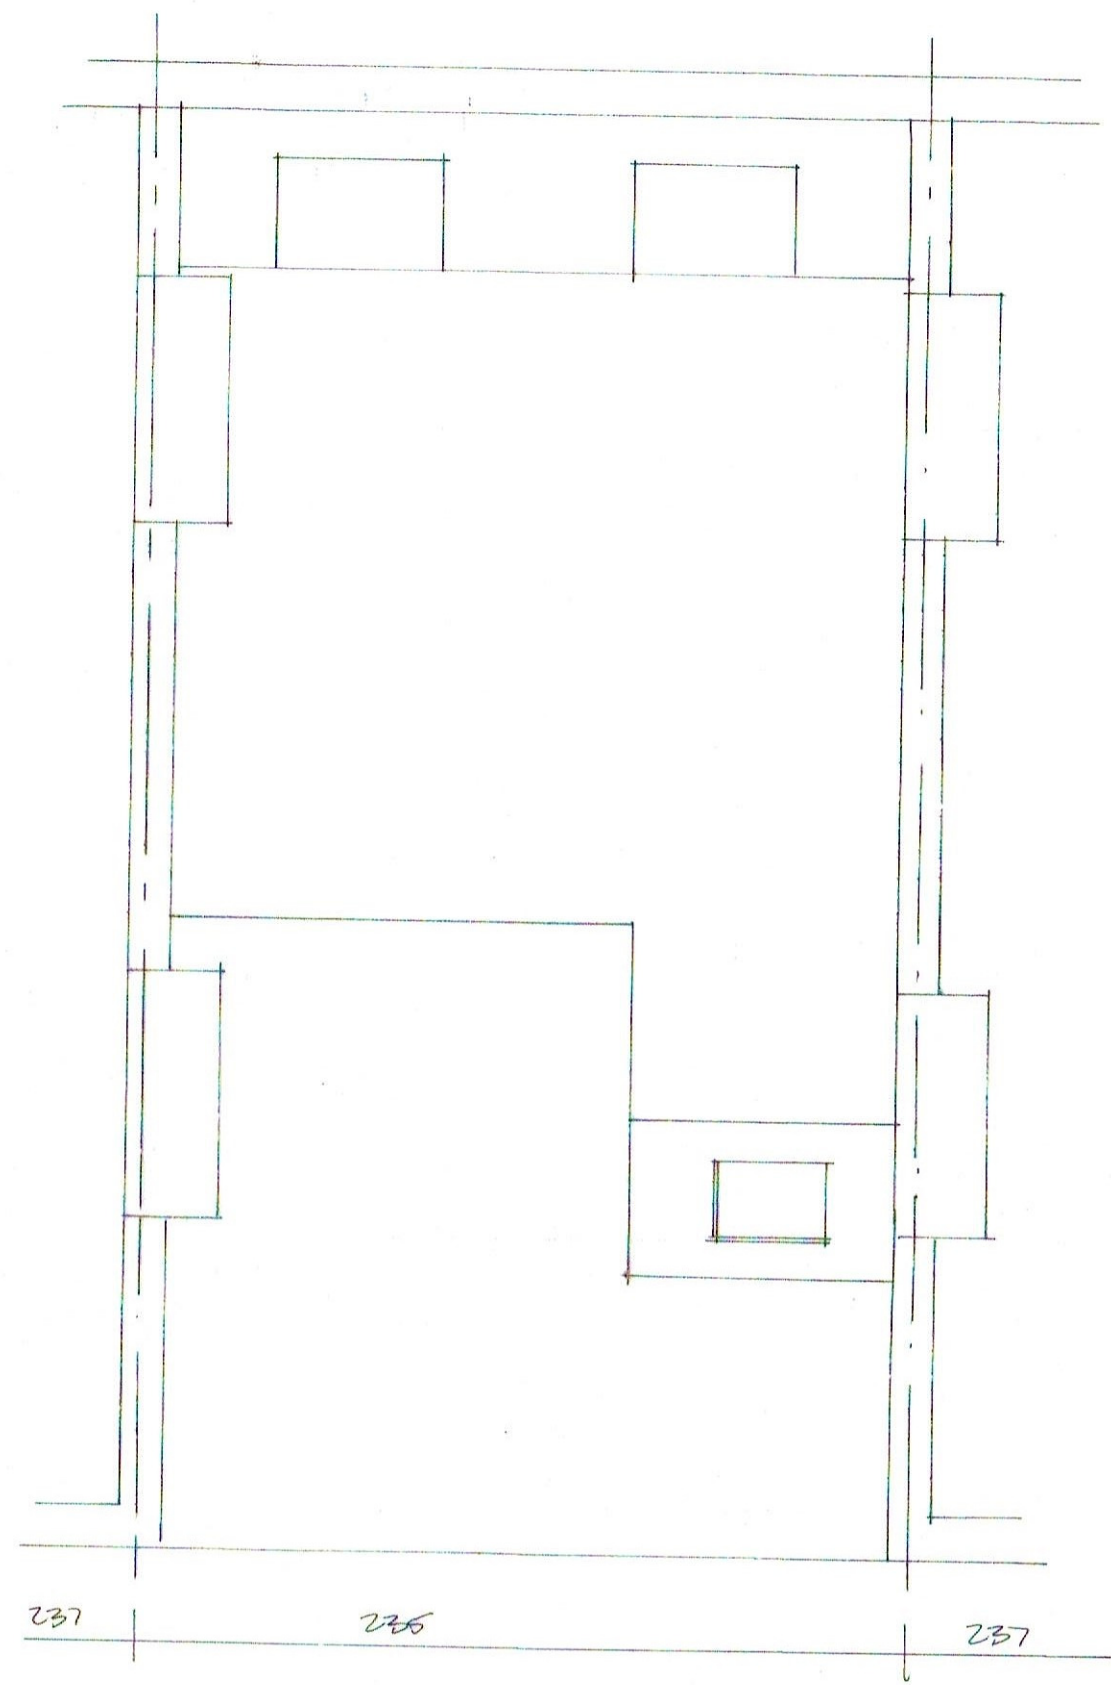

THIRD FLOOR PLAN

ROOF PLAN

CAROLYN SQUIRE
 DIP ARCH RIBA
 122 CHURCH WALK
 LONDON N16 8QW
 TEL 020 7254 0624
 FAX 020 7503 9769

JOB NO: 1526/2
 DATE: MAY 15
 SCALE: 1:50 @ A3

PROJECT: FLAT 1, 235 ROYAL COLLEGE
 STREET, NW1 9LT
 DRAWING: EXISTING THIRD FLOOR +
 ROOF PLAN