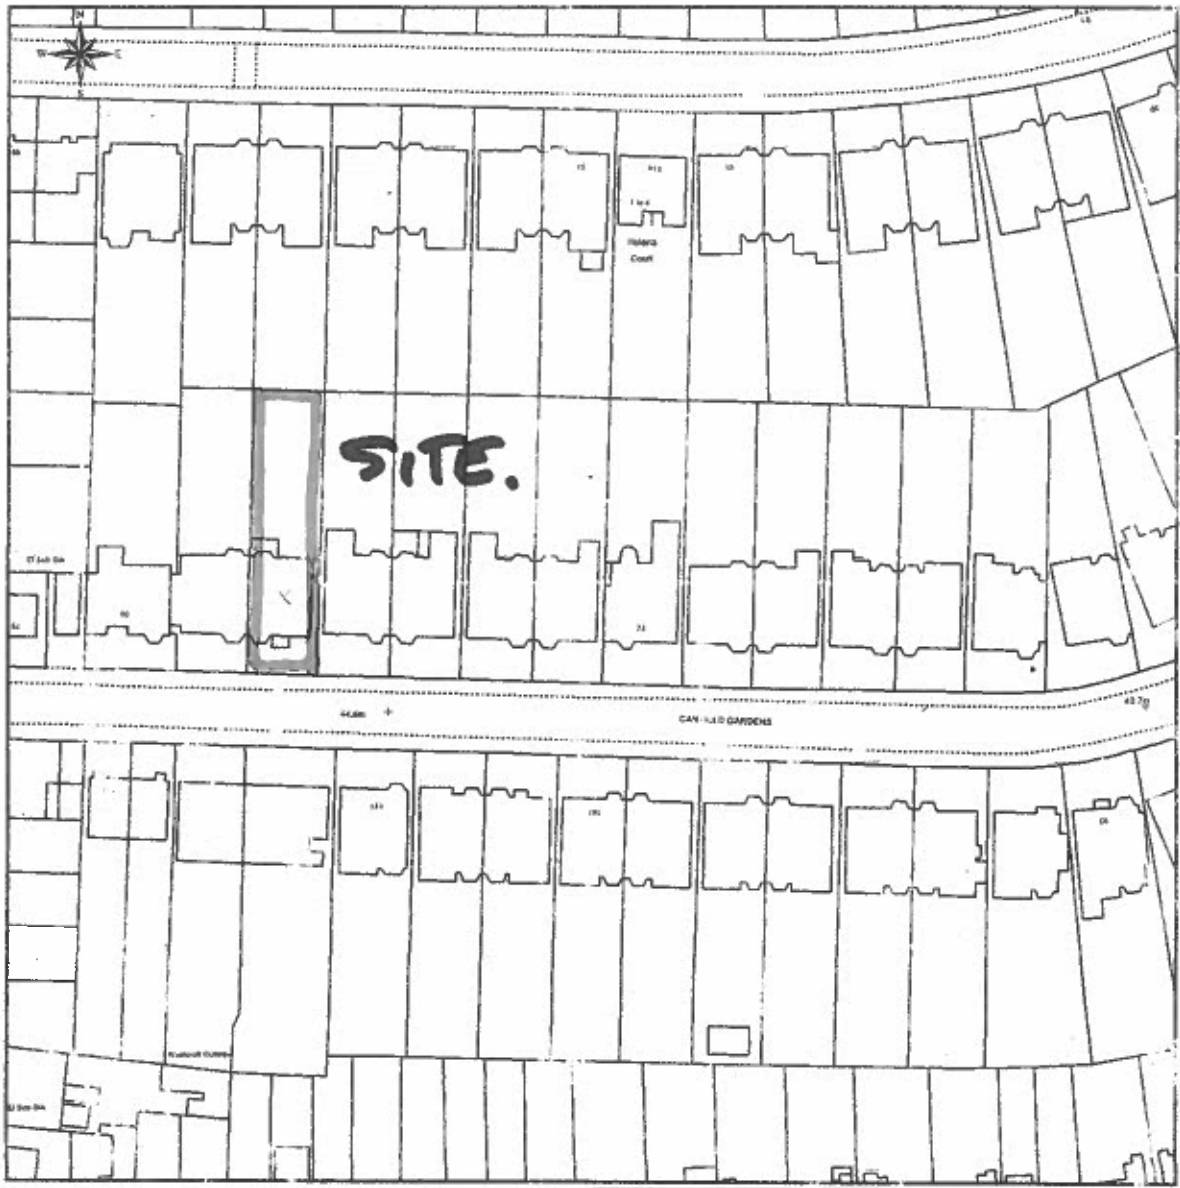

86 Canfield Gardens London NW6 3EE

" Flat 3 "

This Plan includes the following Licensed Data: OS MasterMap Black and White PDF Location Plan by the Ordnance Survey National Geographic Database and incorporating surveyed revision available at the date of production. Reproduction in whole or in part is prohibited without the prior permission of Ordnance Survey. The representation of a road, track or path is no evidence of a right of way. The representation of features, as lines is no evidence of a property boundary. © Crown copyright and database rights, 2015. Ordnance Survey 0100031673

0m 20m 40m 60m 80m 100m

Scale: 1:1250, paper size: A4

Drwg No. 20461/10

Location Plan

James Ross Architects @ 01342 870436