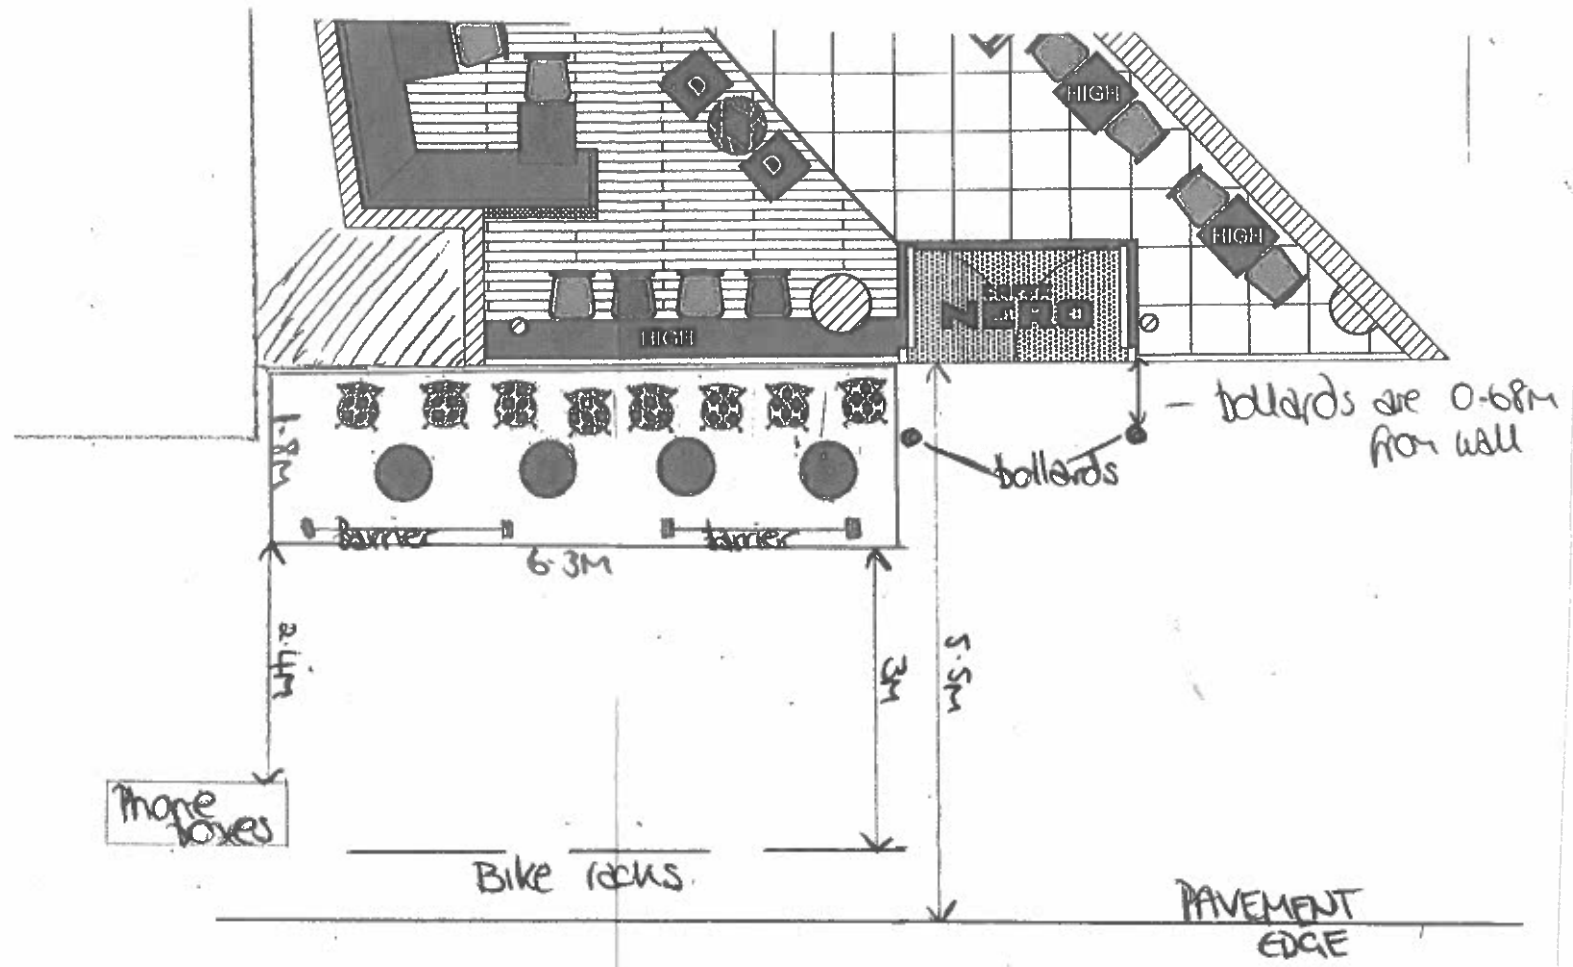

area to be licensed
8 chairs
4 tables
2 x barriers

bedrock
Bedrock Design Consultants Ltd
2nd Floor, 39 Gold Street, Northampton,
NN1 1RA
T 01604 250002
F 01604 250003
info@bedrockdesign.co.uk

Client
Caffe Nero

Project
Holborn

Description
Merchandise GA
Ground Floor

Scale	Drawn by	Date
1:75@A3	JB	14/04/2014

Drawing N°	Revision
CN640 - 100	C

This drawing is the copyright of Bedrock Design Consultants Ltd. This drawing cannot be copied, reproduced, retained or disclosed to any unauthorised person without prior permission in writing from the designer.