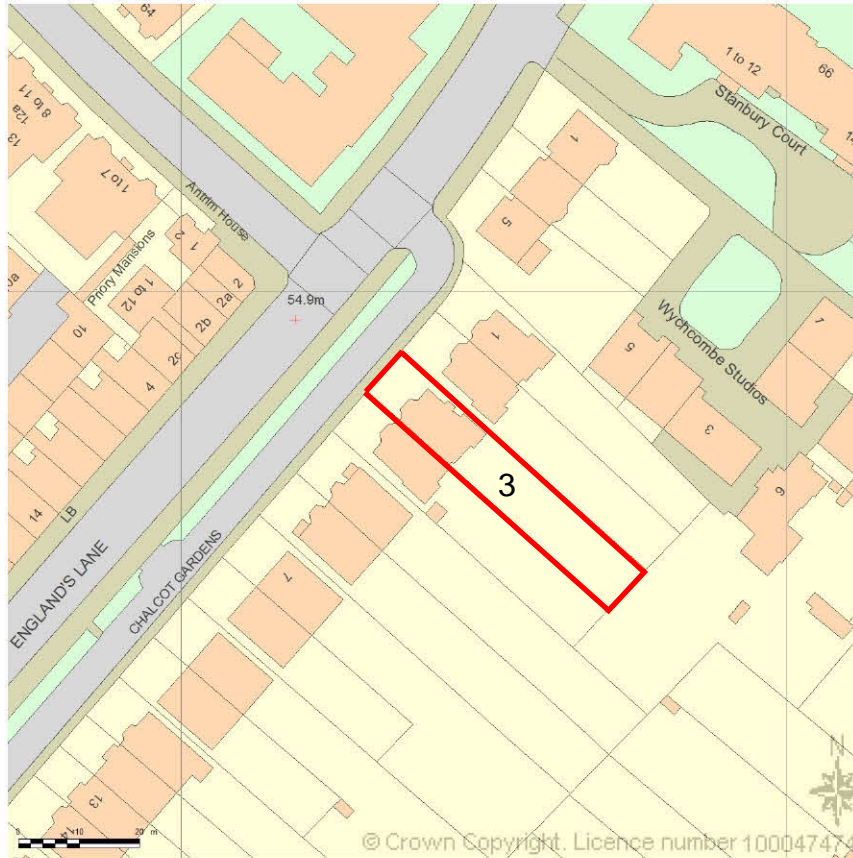

SITE LOCATION PLAN

AREA 2 HA

SCALE: 1:1250 on A4

CENTRE COORDINATES: 527642 , 184677

Supplied by Streetwise Maps Ltd
www.streetwise.net
Licence No: 100047474