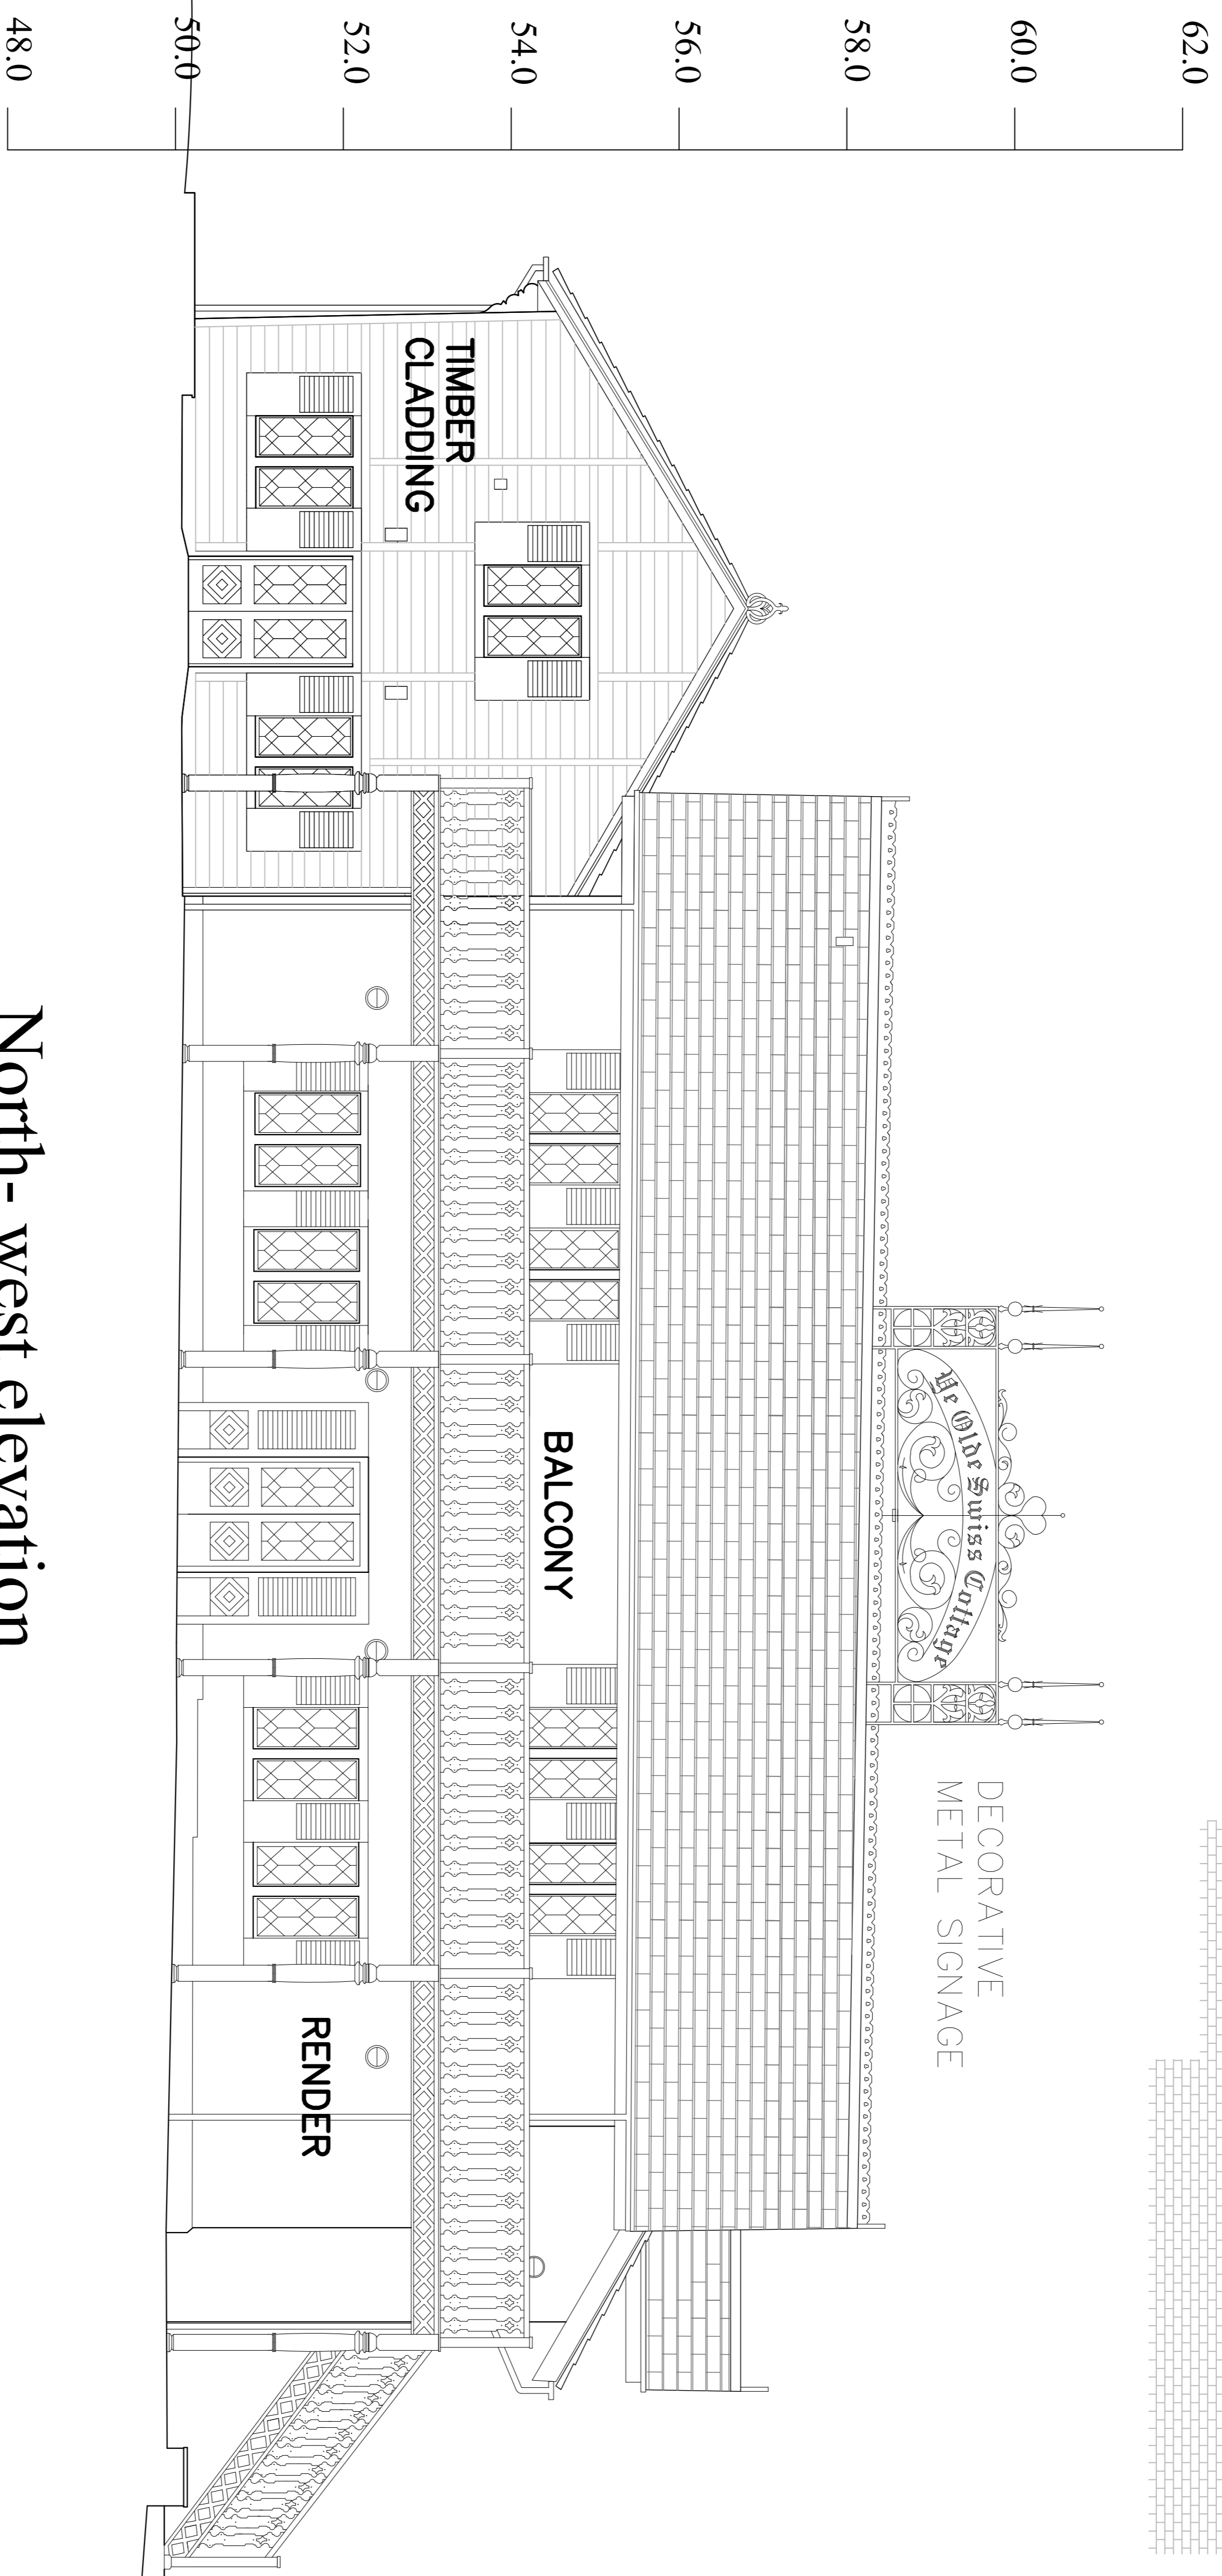

EXISTING

Odeon

North - west elevation
(Beer garden)

Notes:

North	Client	Project No.	Date	Checked by	Drawing No.
		Scale	Date	Drawn by	Drawing Title
		1:50 @ A1	MARCH 2012		EXISTING NORTH WEST ELEVATION
Project			Drawing No.		
THE OLDE SWISS COTTAGE, 98 FINCHLEY ROAD, ST. JOHN'S WOOD, LONDON, NW3 5EL.			E002		
Architects			The Old Brewery		
Samuel Smith			TADCASTER		
ARCHITECTS DEPARTMENT			LS24 9SB		
TEL:01937 832225			FAX:01937 839229