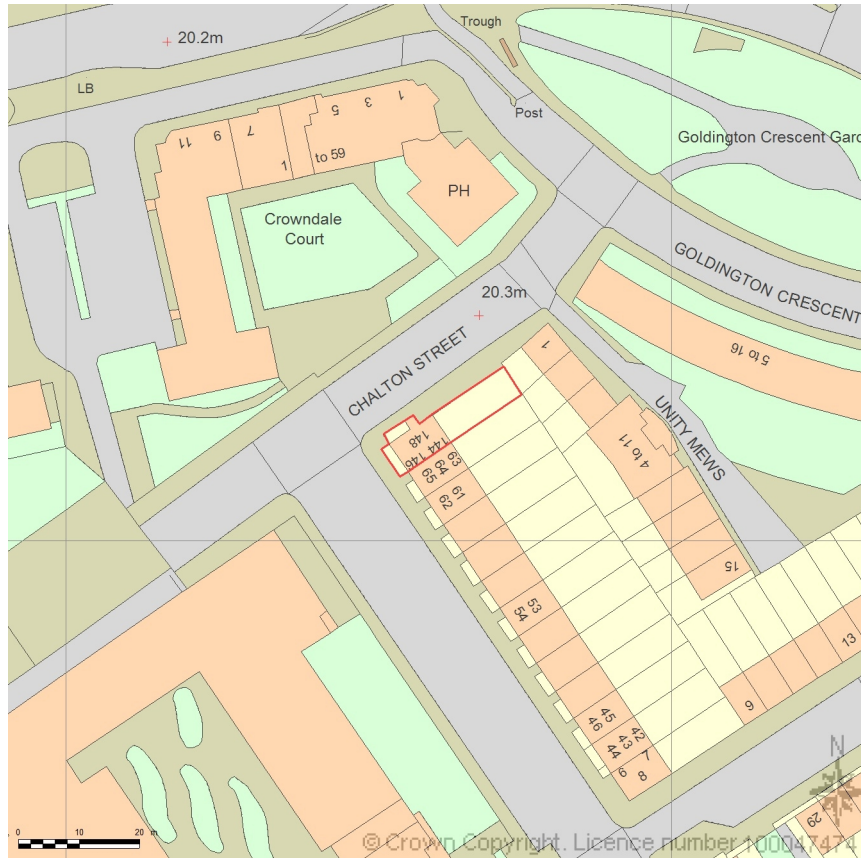

SITE LOCATION PLAN  
AREA 2 HA  
SCALE: 1:1250 on A4  
CENTRE COORDINATES: 529561 , 183418

Supplied by Streetwise Maps Ltd  
[www.streetwise.net](http://www.streetwise.net)  
Licence No: 100047474