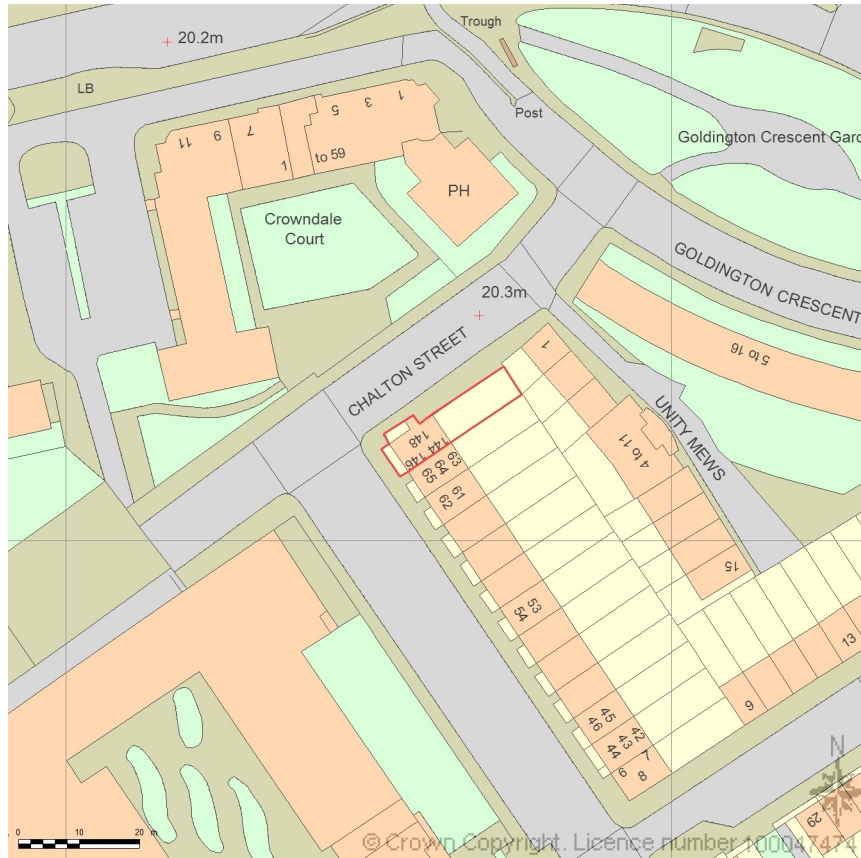

SITE LOCATION PLAN
AREA 2 HA
SCALE: 1:1250 on A4
CENTRE COORDINATES: 529561 , 183418

Supplied by Streetwise Maps Ltd
www.streetwise.net
Licence No: 100047474