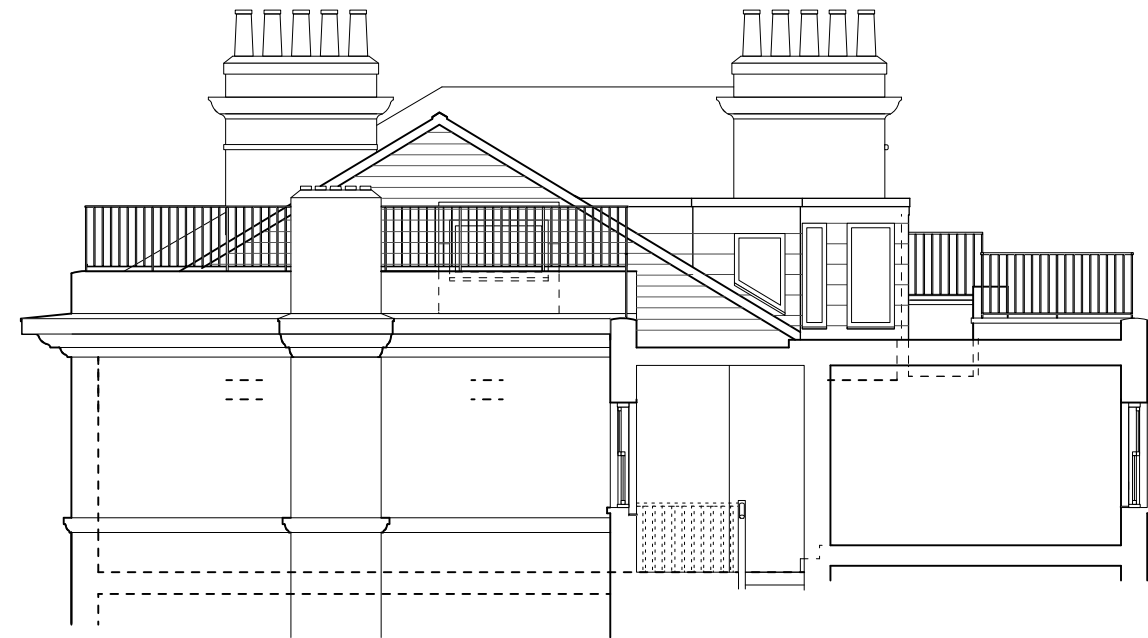

THIRD FLOOR PLAN

FOURTH FLOOR PLAN

REAR ELEVATION (third and fourth floors)

SIDE ELEVATION (third and fourth floors)

RIBA 
Chartered Practice

Y B ARCHITECTS	62 REGENTS PARK ROAD LONDON NW1 ROOF EXTENSION
38 Guildford Grove London SE10 8JT Phone: 020 8488 3161 yb.arch@ntlworld.com	EXISTING FLOOR PLANS AND ELEVATIONS 1:100 @ A3 May 2015 Drawing No 832/2/01