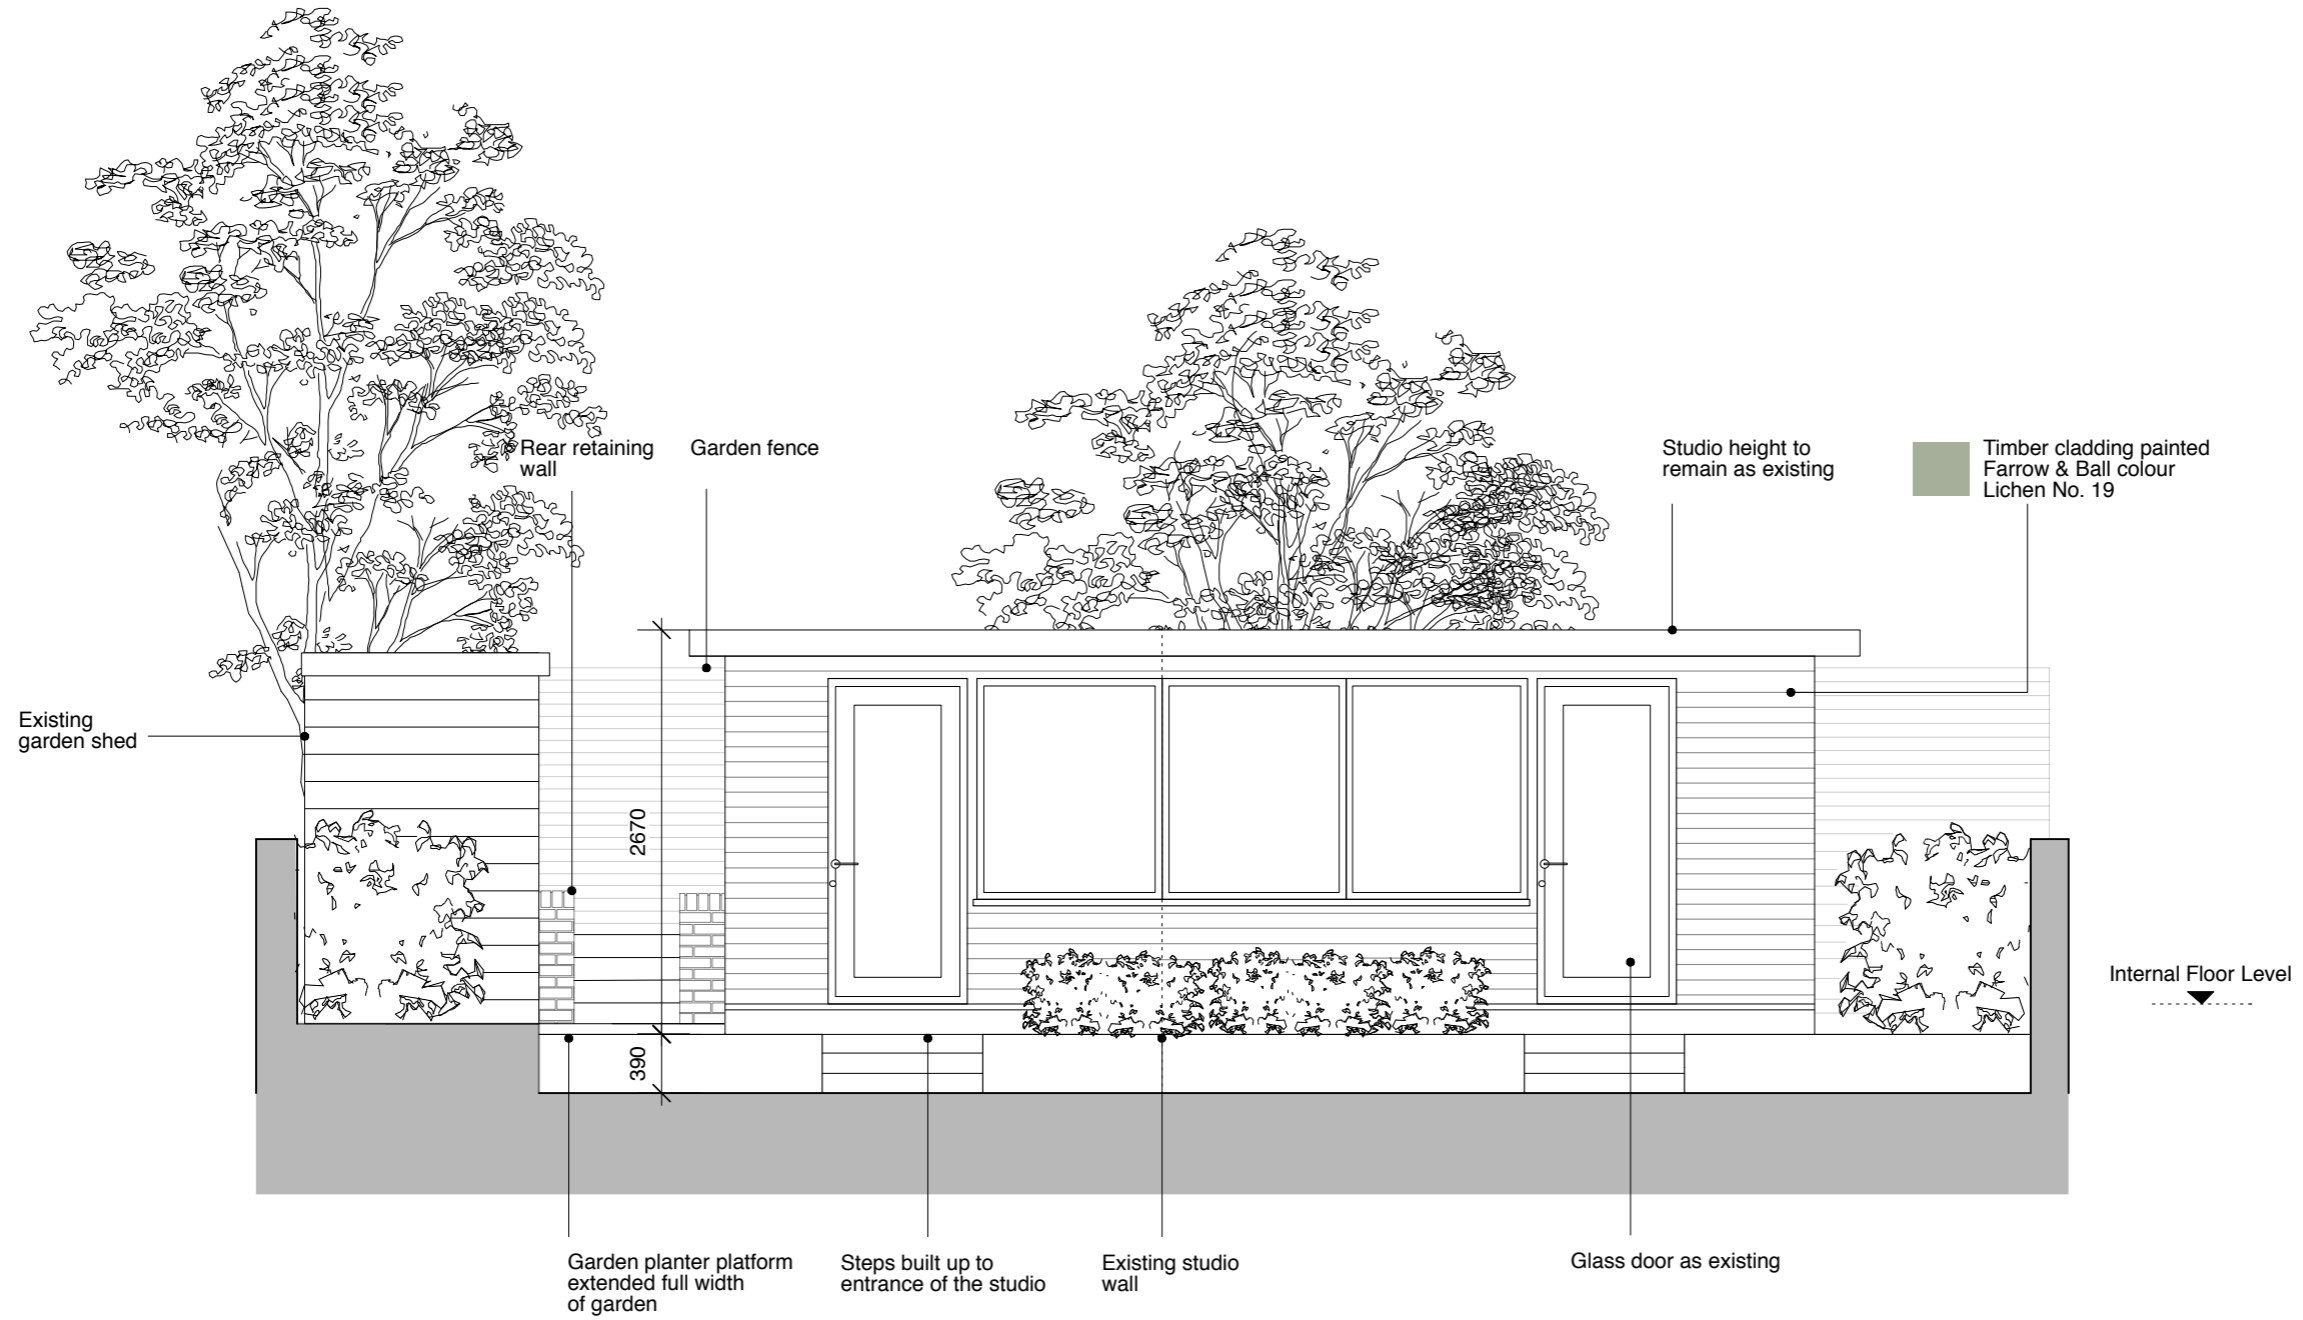

GENERAL NOTES:  
 DO NOT SCALE FROM THIS DRAWING.  
 ALL DIMENSIONS MUST BE CHECKED ON SITE AND ANY DISCREPANCIES VERIFIED WITH THE ARCHITECT.

PROPOSED REAR GARDEN STUDIO ELEVATION

CLIENT  
**VERA FARRANTS**

JOB TITLE  
**PARKHILL ROAD  
 LONDON  
 NW3**

DRAWING TITLE  
**PROPOSED REAR  
 STUDIO ELEVATION**

SCALE <b>1:50@A3</b>	DATE <b>04.15</b>
-------------------------	----------------------

**FT ARCHITECTS LTD**