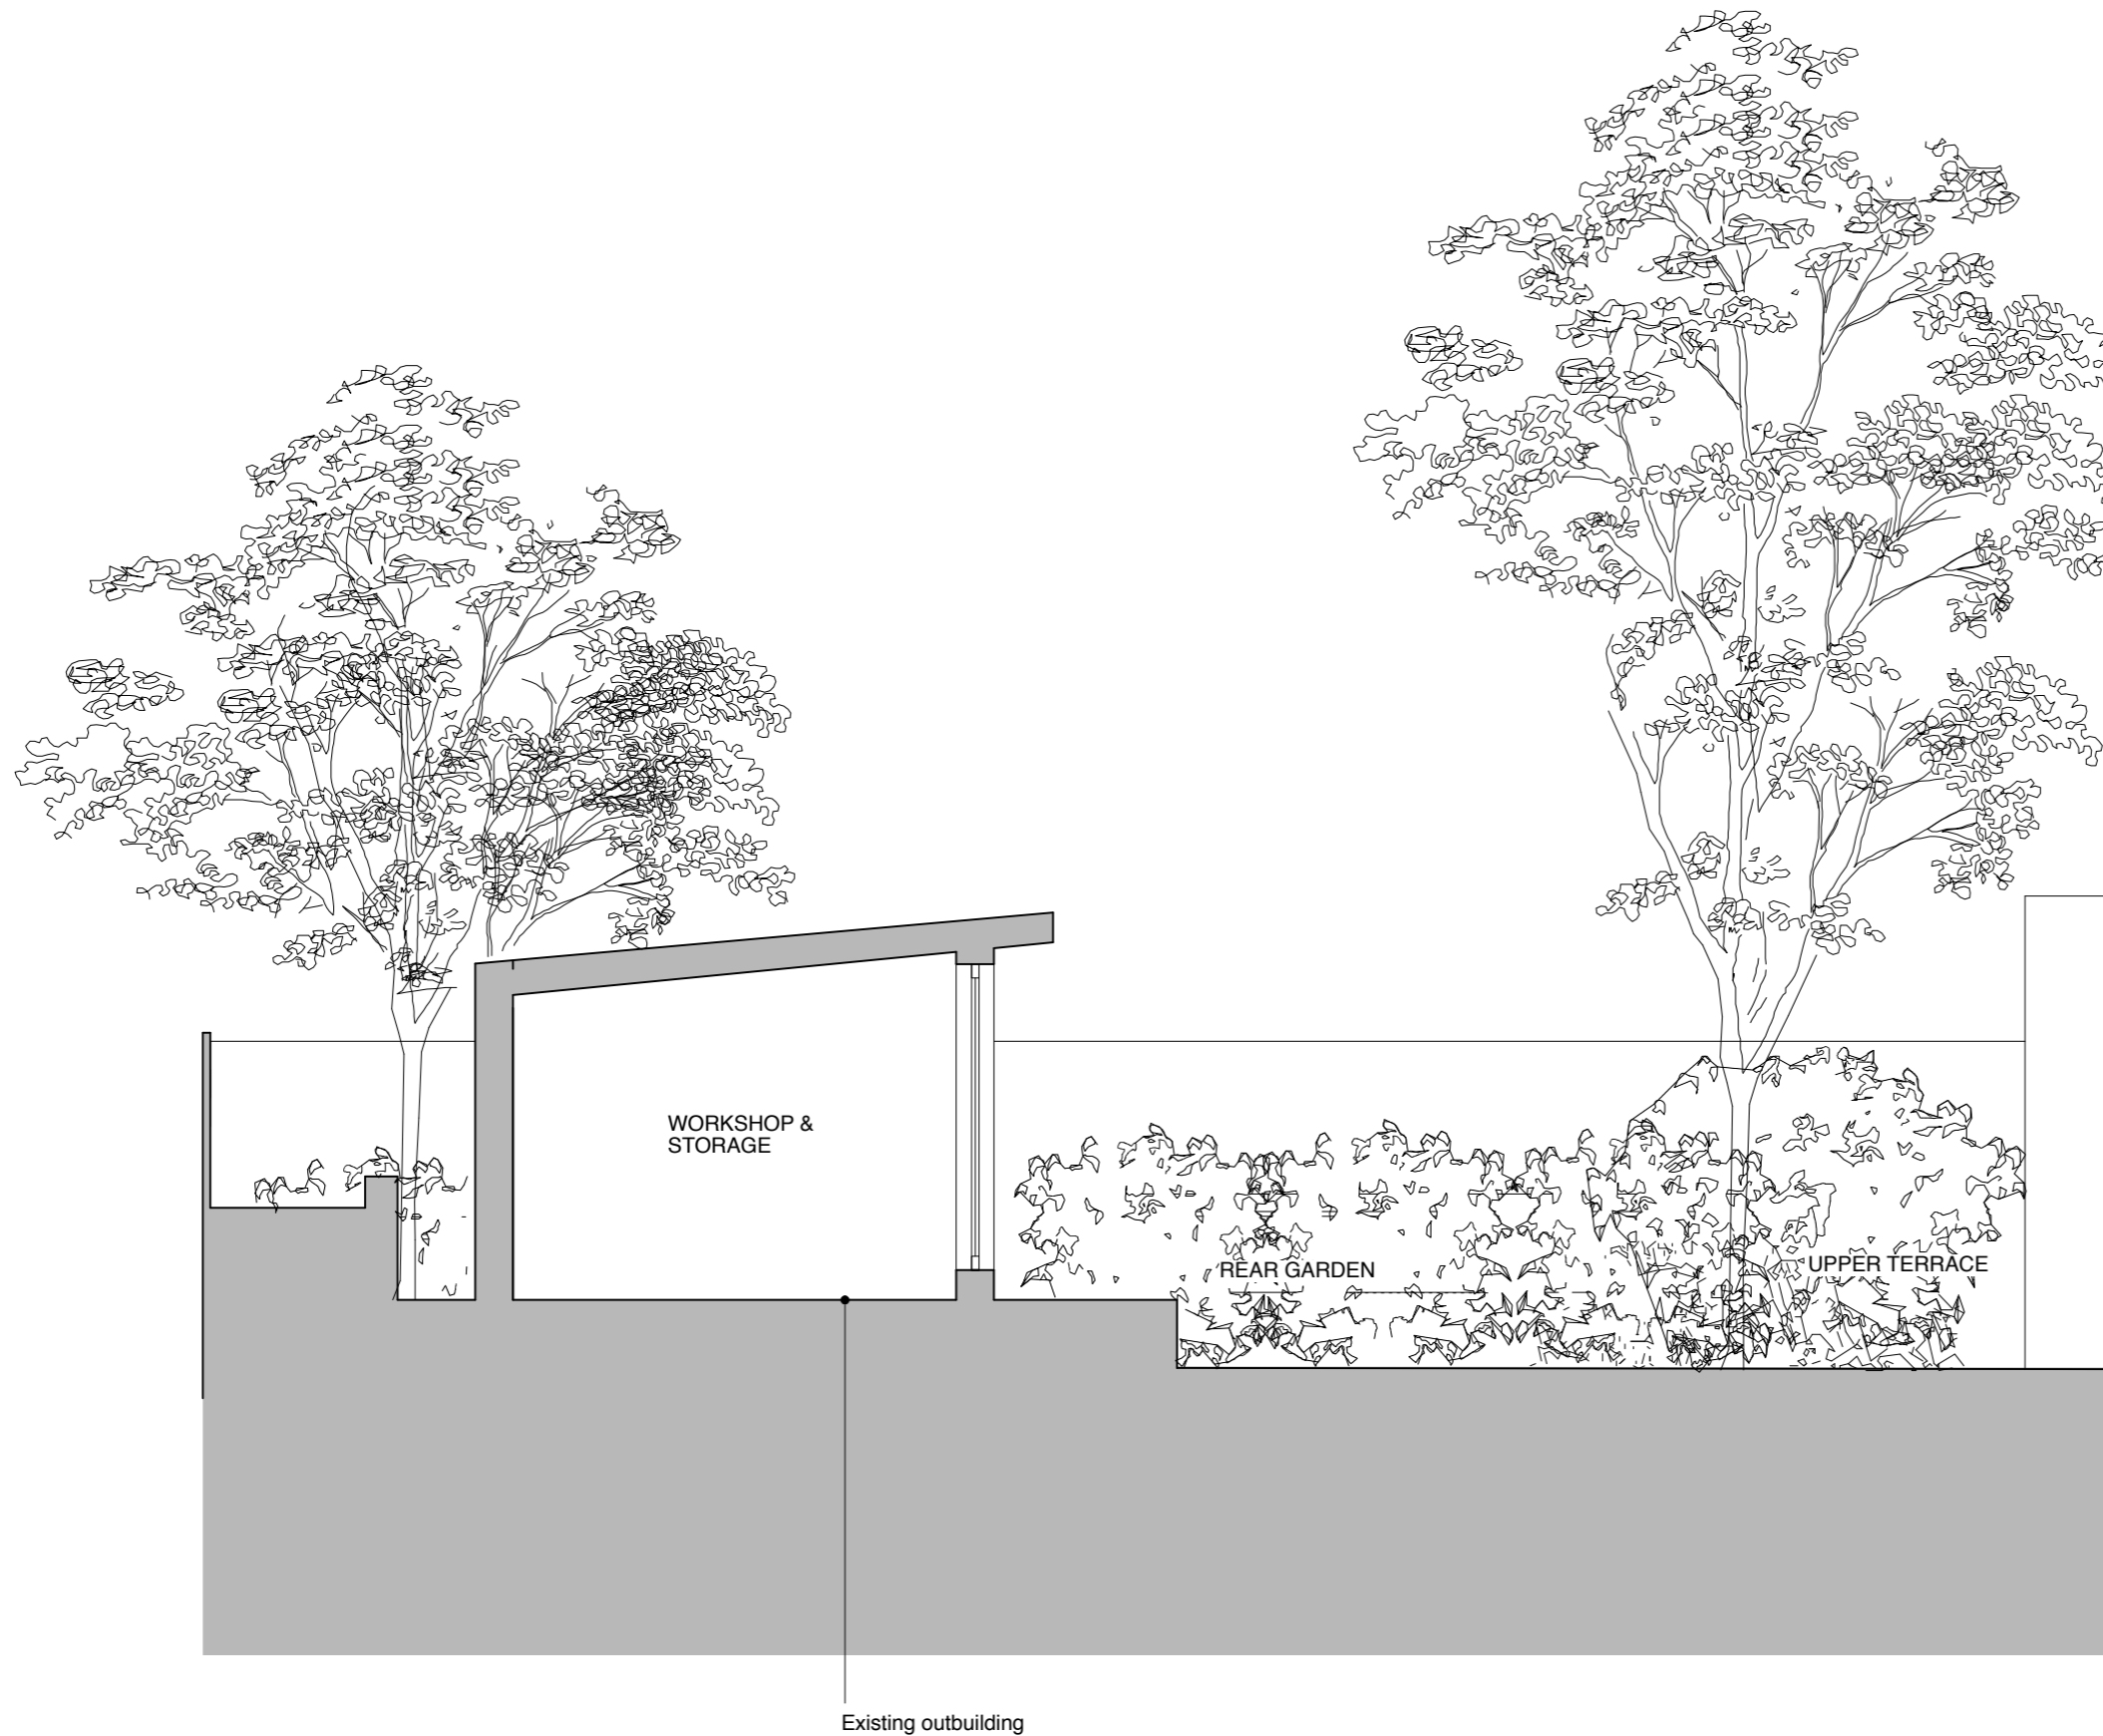

GENERAL NOTES:
DO NOT SCALE FROM THIS DRAWING.
ALL DIMENSIONS MUST BE CHECKED ON SITE AND ANY DISCREPANCIES VERIFIED WITH THE ARCHITECT.

CLIENT
VERA FARRANTS

JOB TITLE
**PARKHILL ROAD
LONDON
NW3**

DRAWING TITLE
**EXISTING REAR
STUDIO SECTION**

SCALE	DATE
1:50@A3	04.15

FT ARCHITECTS LTD

Hamilton House
Mabledon Place
Bloomsbury
WC1H 9BB
020 7953 0388
www.ftarchitects.co.uk

DRAWING No.	REVISION
290_03	