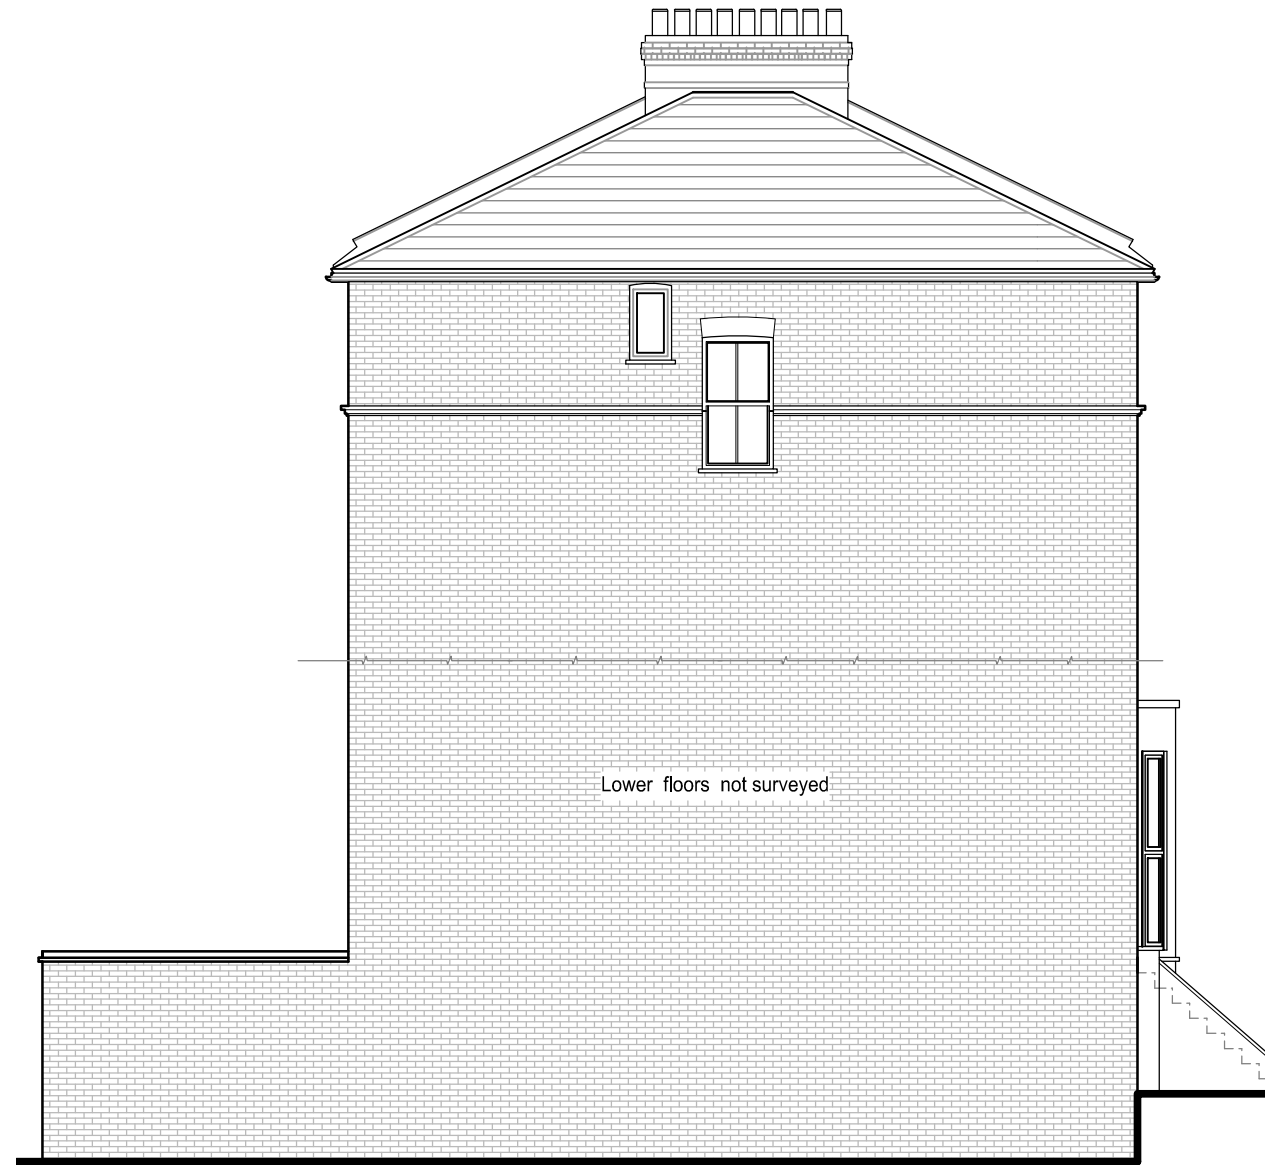

Front Elevation

Side Elevation

Rear Elevation

Client	DANNY BLOOMFIELD		 YOUR LOCAL LOFT SPECIALIST 0870 609 1014 WWW.NUSPACE.CO.UK
Project	6D CAVERSHAM ROAD LONDON NW5 2DU		
Job Title	LOFT CONVERSION		
Drawing Title	Existing Elevations		
Drawn	TOL	Checked	TOL
Date	Feb 2015	Scale	1:100 @ A3
Drawing No.	103 (P)	Amendment	-