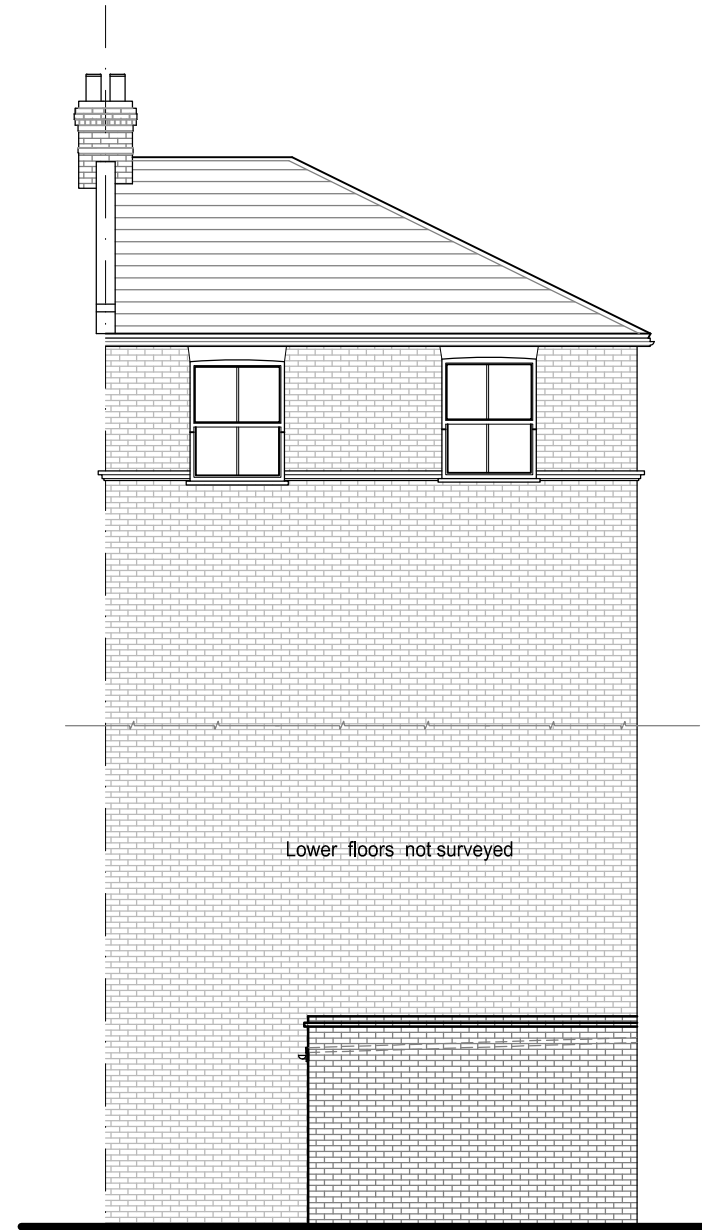

Front Elevation

Side Elevation

Rear Elevation

Client	DANNY BLOOMFIELD		 YOUR LOCAL LOFT SPECIALIST 0870 609 1014 WWW.NUSPACE.CO.UK
Project	6D CAVERSHAM ROAD LONDON NW5 2DU		
Job Title	LOFT CONVERSION		
Drawing Title	Existing Elevations		
Drawn	TOL	Checked	TOL
Date	Feb 2015	Scale	1:100 @ A3
Drawing No.	103 (P)	Amendment	-